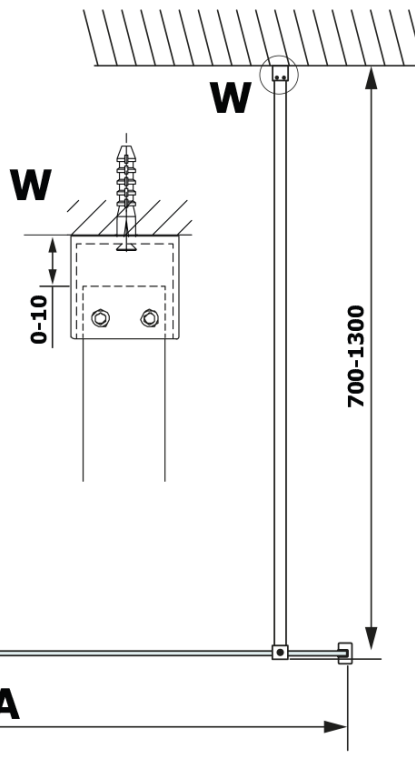

Order code: GX2610

Basic information

Brand: Gelco
Series: VARIO

Size

Width: 1000 mm
Height: 2000 mm

Properties

Profile colour: Black matt
Shape: Single-wall fixed screen
Glass colour: HPL laminate
Board thickness: 8 mm
Weight / Piece: 24.22 kg
Warranty: 2 years

Technical sheet

MODEL	A
GX2670	685-700
GX2680	785-800
GX2690	885-900
GX2610	985-1000

MODEL	A
GX2670	685-700
GX2680	785-800
GX2690	885-900
GX2610	985-1000
GX2611	1085-1100
GX2612	1185-1200
GX2613	1285-1300