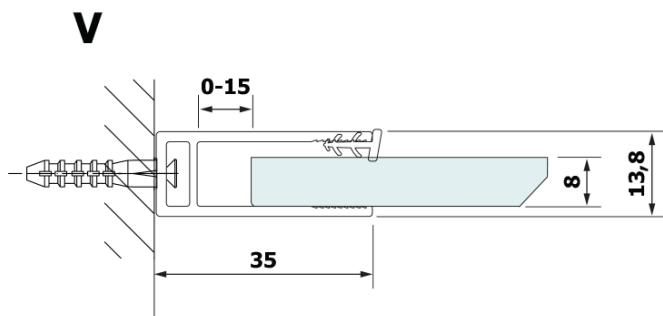

Order code: GX2610

Basic information

Brand: Gelco
Series: VARIO

Size

Width: 1000 mm
Height: 2000 mm

Properties

Profile colour: Black matt
Shape: Single-wall fixed screen
Glass colour: HPL laminate
Board thickness: 8 mm
Weight / Piece: 24.22 kg
Warranty: 2 years

Technical sheet

MODEL	A
GX2670	685-700
GX2680	785-800
GX2690	885-900
GX2610	985-1000

MODEL	A
GX2670	685-700
GX2680	785-800
GX2690	885-900
GX2610	985-1000
GX2611	1085-1100
GX2612	1185-1200
GX2613	1285-1300