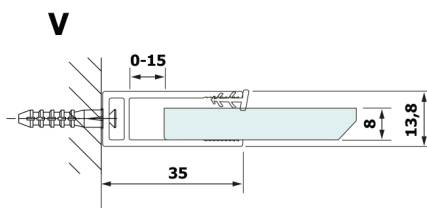

Order code: GX2610

Size

Width: 1000 mm
Height: 2000 mm

Properties

Warranty: 2 years

Technical sheet

MODEL	A
GX2670	685-700
GX2680	785-800
GX2690	885-900
GX2610	985-1000

MODEL	A
GX2670	685-700
GX2680	785-800
GX2690	885-900
GX2610	985-1000
GX2611	1085-1100
GX2612	1185-1200
GX2613	1285-1300