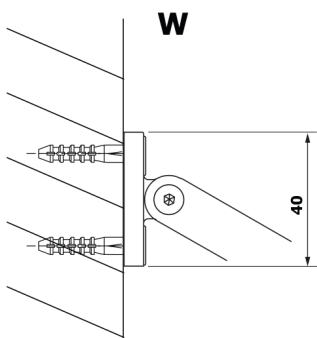

Order code: GX2610

Size

Width: 1000 mm
Height: 2000 mm

Properties

Warranty: 2 years

Technical sheet

MODEL	A
GX2670	685-700
GX2680	785-800
GX2690	885-900
GX2610	985-1000

MODEL	A
GX2670	685-700
GX2680	785-800
GX2690	885-900
GX2610	985-1000
GX2611	1085-1100
GX2612	1185-1200
GX2613	1285-1300