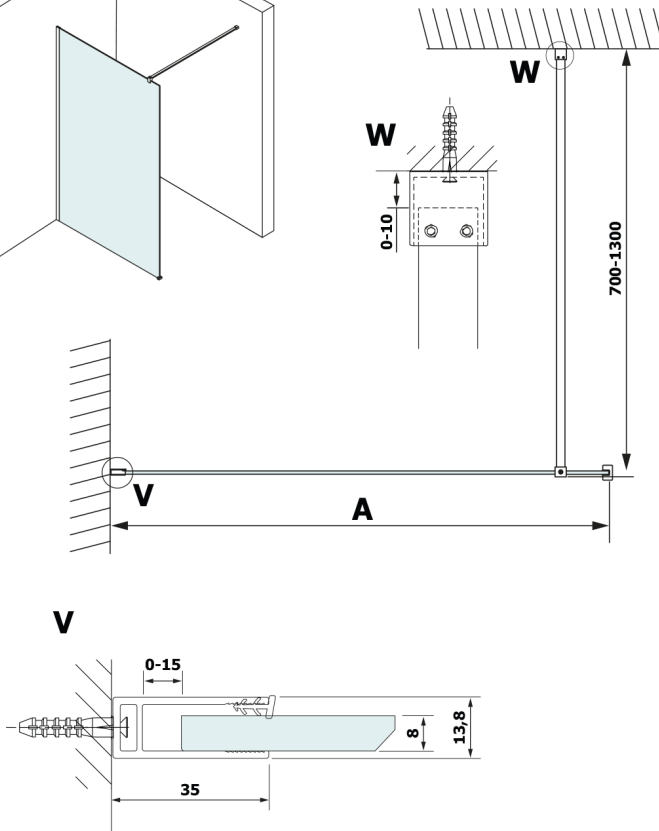

Order code: GX2610

Size

Width: 1000 mm
Height: 2000 mm

Properties

Warranty: 2 years

Technical sheet

MODEL	A
GX2670	685-700
GX2680	785-800
GX2690	885-900
GX2610	985-1000

MODEL	A
GX2670	685-700
GX2680	785-800
GX2690	885-900
GX2610	985-1000
GX2611	1085-1100
GX2612	1185-1200
GX2613	1285-1300