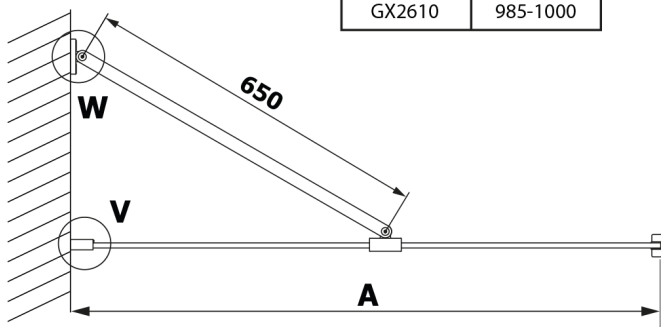

Order code: GX2610

Size

Width: 1000 mm
Height: 2000 mm

Properties

Warranty: 2 years

Technical sheet

MODEL	A
GX2670	685-700
GX2680	785-800
GX2690	885-900
GX2610	985-1000

MODEL	A
GX2670	685-700
GX2680	785-800
GX2690	885-900
GX2610	985-1000
GX2611	1085-1100
GX2612	1185-1200
GX2613	1285-1300