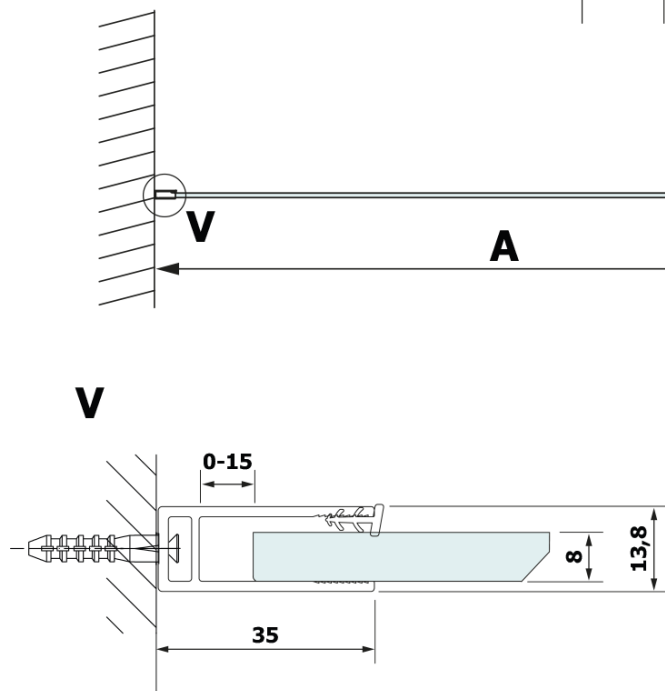

## Size

**Width:** 900 mm  
**Height:** 2000 mm

## Properties

**Profile colour:** Black matt  
**Shape:** Single-wall fixed screen  
**Glass colour:** HPL laminate  
**Board thickness:** 8 mm  
**Weight / Piece:** 21.8 kg  
**Warranty:** 2 years

Technical sheet

MODEL	A
GX2670	685-700
GX2680	785-800
GX2690	885-900
GX2610	985-1000

MODEL	A
GX2670	685-700
GX2680	785-800
GX2690	885-900
GX2610	985-1000
GX2611	1085-1100
GX2612	1185-1200
GX2613	1285-1300