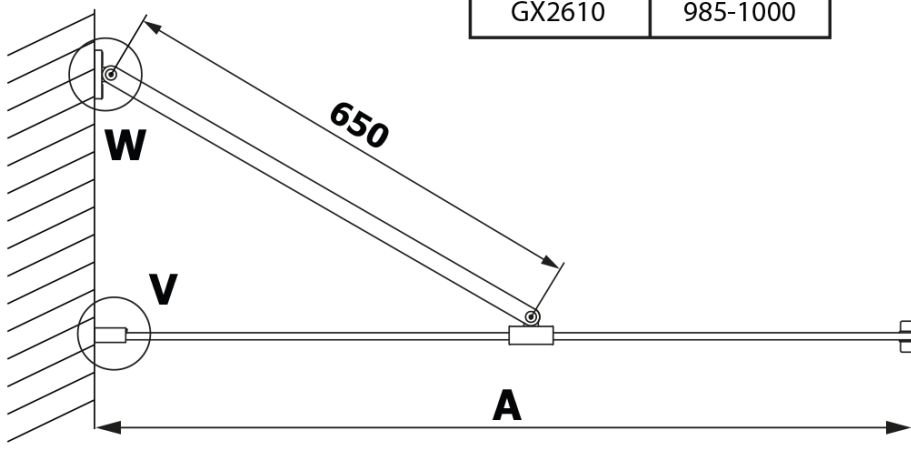

Technical sheet

MODEL	A
GX2670	685-700
GX2680	785-800
GX2690	885-900
GX2610	985-1000