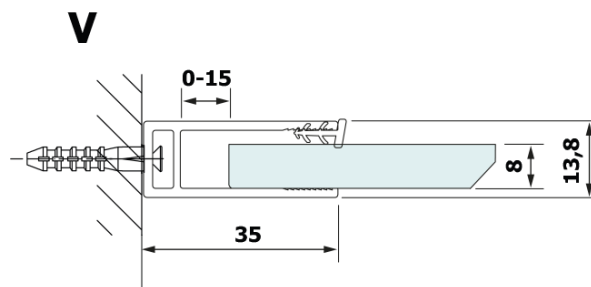

Technical sheet

MODEL	A
GX2670	685-700
GX2680	785-800
GX2690	885-900
GX2610	985-1000