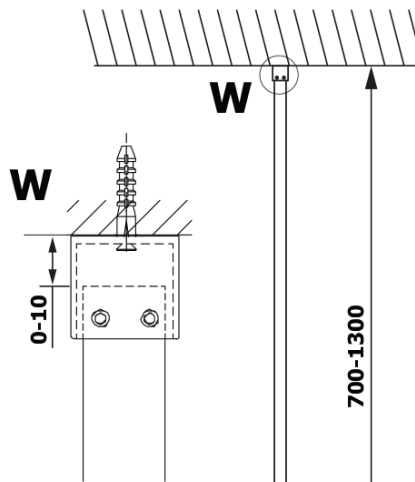

## Size

**Width:** 900 mm  
**Height:** 2000 mm

## Properties

**Profile colour:** Black matt  
**Shape:** Single-wall fixed screen  
**Glass colour:** HPL laminate  
**Board thickness:** 8 mm  
**Weight / Piece:** 21.8 kg  
**Warranty:** 2 years

Technical sheet

MODEL	A
GX2670	685-700
GX2680	785-800
GX2690	885-900
GX2610	985-1000

MODEL	A
GX2670	685-700
GX2680	785-800
GX2690	885-900
GX2610	985-1000
GX2611	1085-1100
GX2612	1185-1200
GX2613	1285-1300