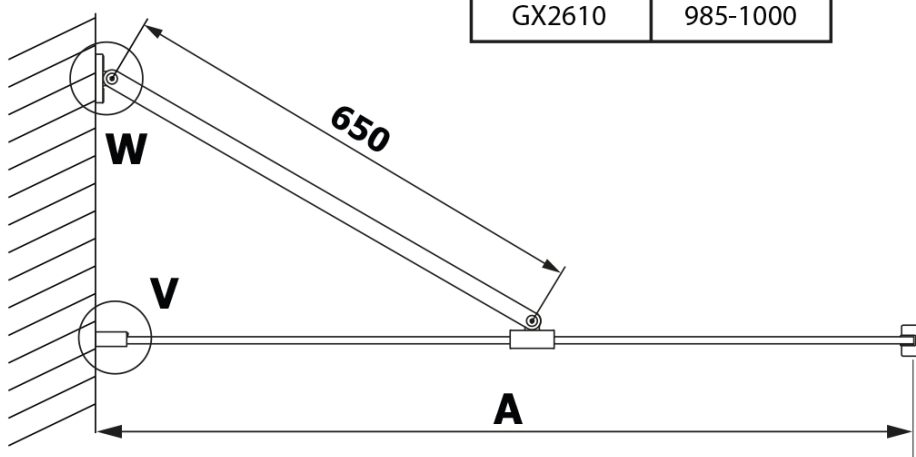

Technical sheet

MODEL	A
GX2670	685-700
GX2680	785-800
GX2690	885-900
GX2610	985-1000