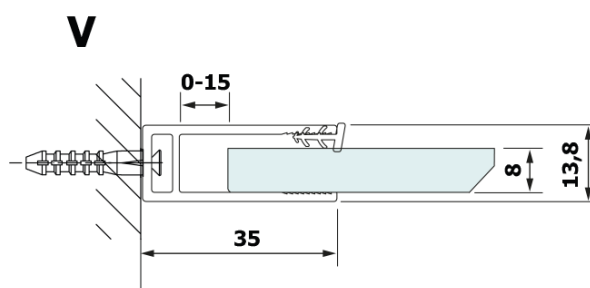

Technical sheet

MODEL	A
GX2670	685-700
GX2680	785-800
GX2690	885-900
GX2610	985-1000