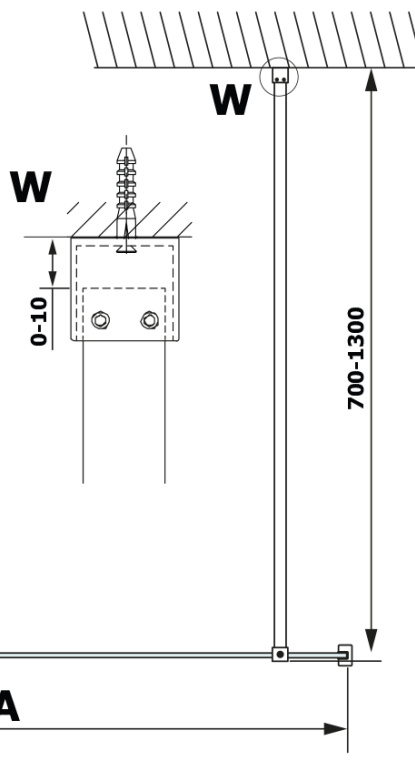

## Size

**Width:** 900 mm  
**Height:** 2000 mm

## Properties

**Profile colour:** Black matt  
**Shape:** Single-wall fixed screen  
**Glass colour:** HPL laminate  
**Board thickness:** 8 mm  
**Weight / Piece:** 21.8 kg  
**Warranty:** 2 years

Technical sheet

MODEL	A
GX2670	685-700
GX2680	785-800
GX2690	885-900
GX2610	985-1000

MODEL	A
GX2670	685-700
GX2680	785-800
GX2690	885-900
GX2610	985-1000
GX2611	1085-1100
GX2612	1185-1200
GX2613	1285-1300