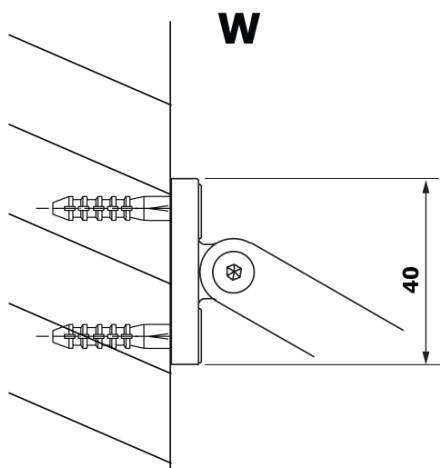

Technical sheet

MODEL	A
GX2670	685-700
GX2680	785-800
GX2690	885-900
GX2610	985-1000