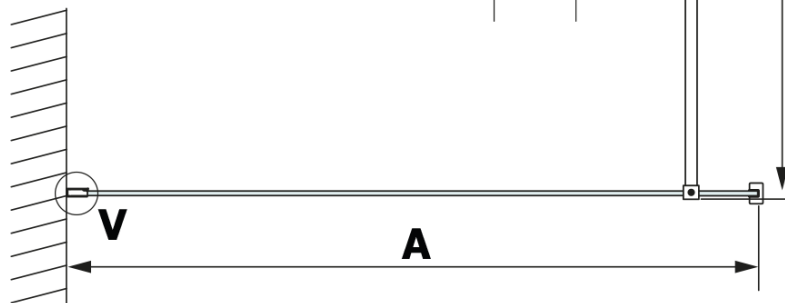

## Size

**Width:** 900 mm  
**Height:** 2000 mm

## Properties

**Profile colour:** Black matt  
**Shape:** Single-wall fixed screen  
**Glass colour:** HPL laminate  
**Board thickness:** 8 mm  
**Weight / Piece:** 21.8 kg  
**Warranty:** 2 years

Technical sheet

MODEL	A
GX2670	685-700
GX2680	785-800
GX2690	885-900
GX2610	985-1000

MODEL	A
GX2670	685-700
GX2680	785-800
GX2690	885-900
GX2610	985-1000
GX2611	1085-1100
GX2612	1185-1200
GX2613	1285-1300