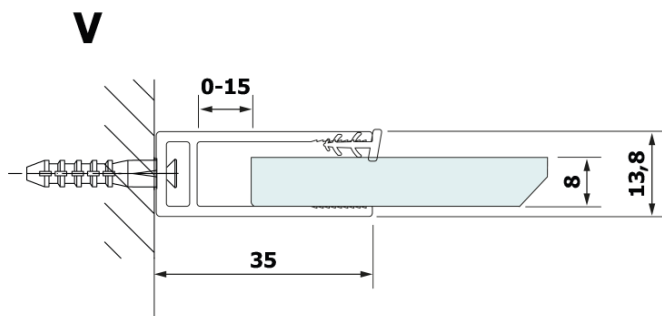

## Size

**Width:** 900 mm  
**Height:** 2000 mm

## Properties

**Profile colour:** Black matt  
**Shape:** Single-wall fixed screen  
**Glass colour:** HPL laminate  
**Board thickness:** 8 mm  
**Weight / Piece:** 21.8 kg  
**Warranty:** 2 years

Technical sheet

MODEL	A
GX2670	685-700
GX2680	785-800
GX2690	885-900
GX2610	985-1000

MODEL	A
GX2670	685-700
GX2680	785-800
GX2690	885-900
GX2610	985-1000
GX2611	1085-1100
GX2612	1185-1200
GX2613	1285-1300