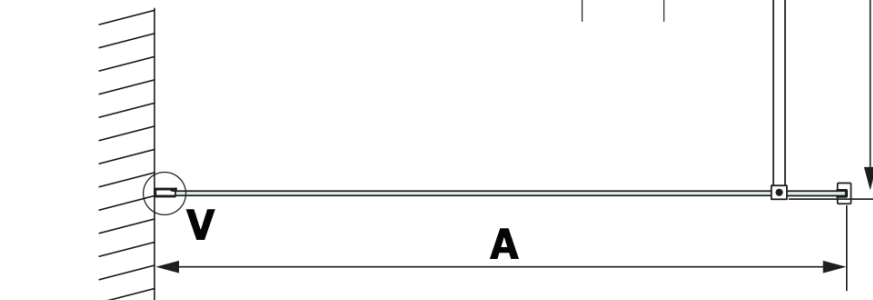

Order code: GX2690

Basic information

Brand: Gelco
Series: VARIO

Size

Width: 900 mm
Height: 2000 mm

Properties

Profile colour: Black matt
Shape: Single-wall fixed screen
Glass colour: HPL laminate
Board thickness: 8 mm
Weight / Piece: 21.8 kg
Warranty: 2 years

Technical sheet

MODEL	A
GX2670	685-700
GX2680	785-800
GX2690	885-900
GX2610	985-1000

MODEL	A
GX2670	685-700
GX2680	785-800
GX2690	885-900
GX2610	985-1000
GX2611	1085-1100
GX2612	1185-1200
GX2613	1285-1300