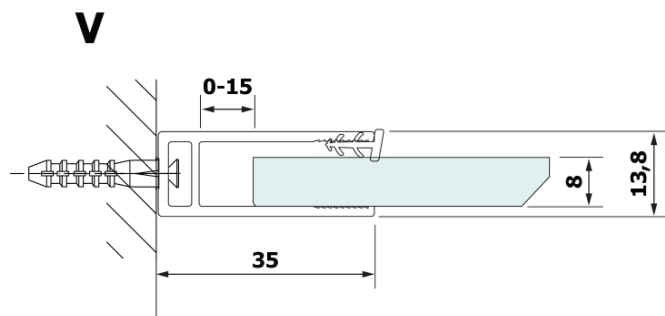

Order code: GX2690

Basic information

Brand: Gelco
Series: VARIO

Size

Width: 900 mm
Height: 2000 mm

Properties

Profile colour: Black matt
Shape: Single-wall fixed screen
Glass colour: HPL laminate
Board thickness: 8 mm
Weight / Piece: 21.8 kg
Warranty: 2 years

Technical sheet

MODEL	A
GX2670	685-700
GX2680	785-800
GX2690	885-900
GX2610	985-1000

MODEL	A
GX2670	685-700
GX2680	785-800
GX2690	885-900
GX2610	985-1000
GX2611	1085-1100
GX2612	1185-1200
GX2613	1285-1300