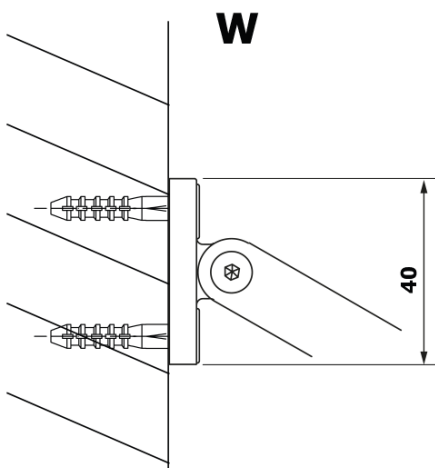

Order code: GX2690

Basic information

Brand: Gelco
Series: VARIO

Size

Width: 900 mm
Height: 2000 mm

Properties

Profile colour: Black matt
Shape: Single-wall fixed screen
Glass colour: HPL laminate
Board thickness: 8 mm
Weight / Piece: 21.8 kg
Warranty: 2 years

Technical sheet

MODEL	A
GX2670	685-700
GX2680	785-800
GX2690	885-900
GX2610	985-1000

MODEL	A
GX2670	685-700
GX2680	785-800
GX2690	885-900
GX2610	985-1000
GX2611	1085-1100
GX2612	1185-1200
GX2613	1285-1300