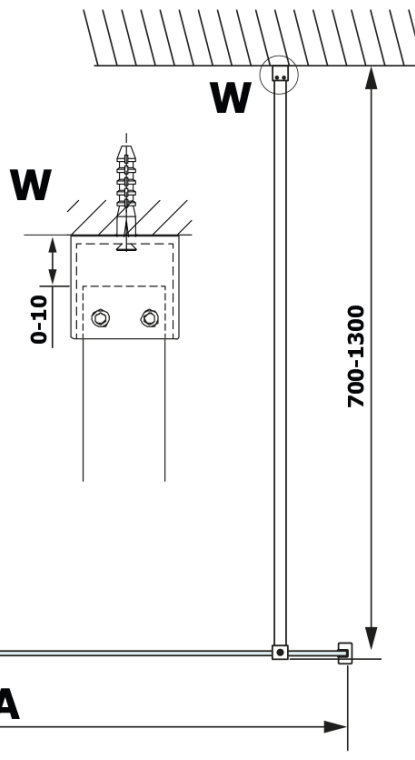

Order code: GX2690

Basic information

Brand: Gelco
Series: VARIO

Size

Width: 900 mm
Height: 2000 mm

Properties

Profile colour: Black matt
Shape: Single-wall fixed screen
Glass colour: HPL laminate
Board thickness: 8 mm
Weight / Piece: 21.8 kg
Warranty: 2 years

Technical sheet

MODEL	A
GX2670	685-700
GX2680	785-800
GX2690	885-900
GX2610	985-1000

MODEL	A
GX2670	685-700
GX2680	785-800
GX2690	885-900
GX2610	985-1000
GX2611	1085-1100
GX2612	1185-1200
GX2613	1285-1300