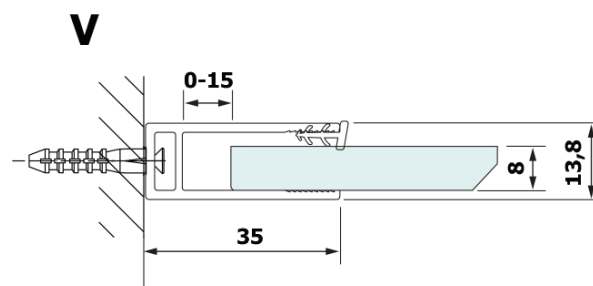

Order code: GX2690

Basic information

Brand: Gelco
Series: VARIO

Size

Width: 900 mm
Height: 2000 mm

Properties

Profile colour: Black matt
Shape: Single-wall fixed screen
Glass colour: HPL laminate
Board thickness: 8 mm
Weight / Piece: 21.8 kg
Warranty: 2 years

Technical sheet

MODEL	A
GX2670	685-700
GX2680	785-800
GX2690	885-900
GX2610	985-1000

MODEL	A
GX2670	685-700
GX2680	785-800
GX2690	885-900
GX2610	985-1000
GX2611	1085-1100
GX2612	1185-1200
GX2613	1285-1300