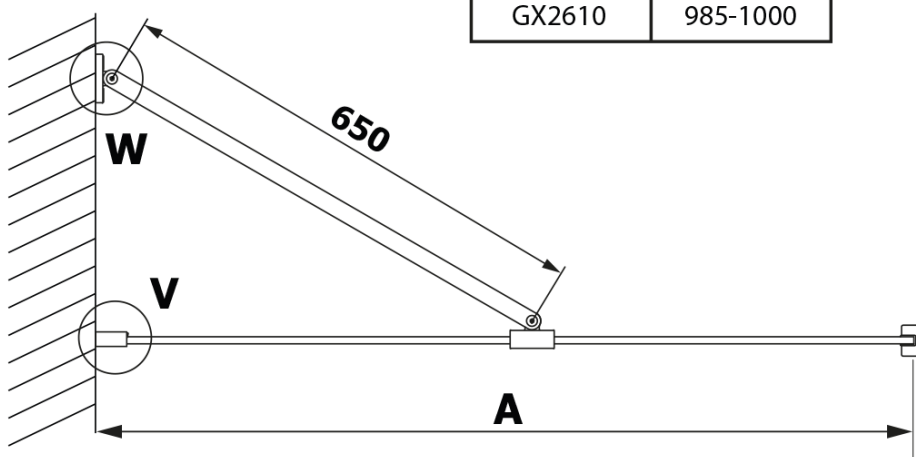

Order code: GX2690

Basic information

Brand: Gelco
Series: VARIO

Size

Width: 900 mm
Height: 2000 mm

Properties

Profile colour: Black matt
Shape: Single-wall fixed screen
Glass colour: HPL laminate
Board thickness: 8 mm
Weight / Piece: 21.8 kg
Warranty: 2 years

Technical sheet

MODEL	A
GX2670	685-700
GX2680	785-800
GX2690	885-900
GX2610	985-1000

MODEL	A
GX2670	685-700
GX2680	785-800
GX2690	885-900
GX2610	985-1000
GX2611	1085-1100
GX2612	1185-1200
GX2613	1285-1300