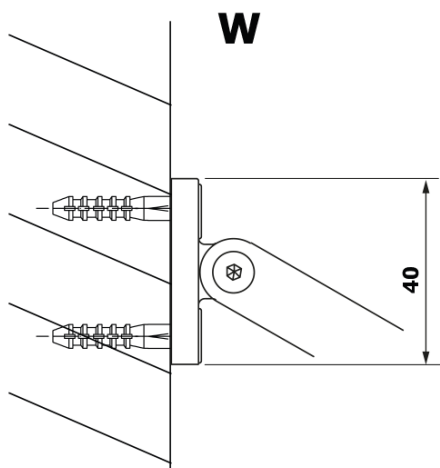

Order code: GX2690

Basic information

Brand: Gelco
Series: VARIO

Size

Width: 900 mm
Height: 2000 mm

Properties

Profile colour: Black matt
Shape: Single-wall fixed screen
Glass colour: HPL laminate
Board thickness: 8 mm
Weight / Piece: 21.8 kg
Warranty: 2 years

Technical sheet

MODEL	A
GX2670	685-700
GX2680	785-800
GX2690	885-900
GX2610	985-1000

MODEL	A
GX2670	685-700
GX2680	785-800
GX2690	885-900
GX2610	985-1000
GX2611	1085-1100
GX2612	1185-1200
GX2613	1285-1300