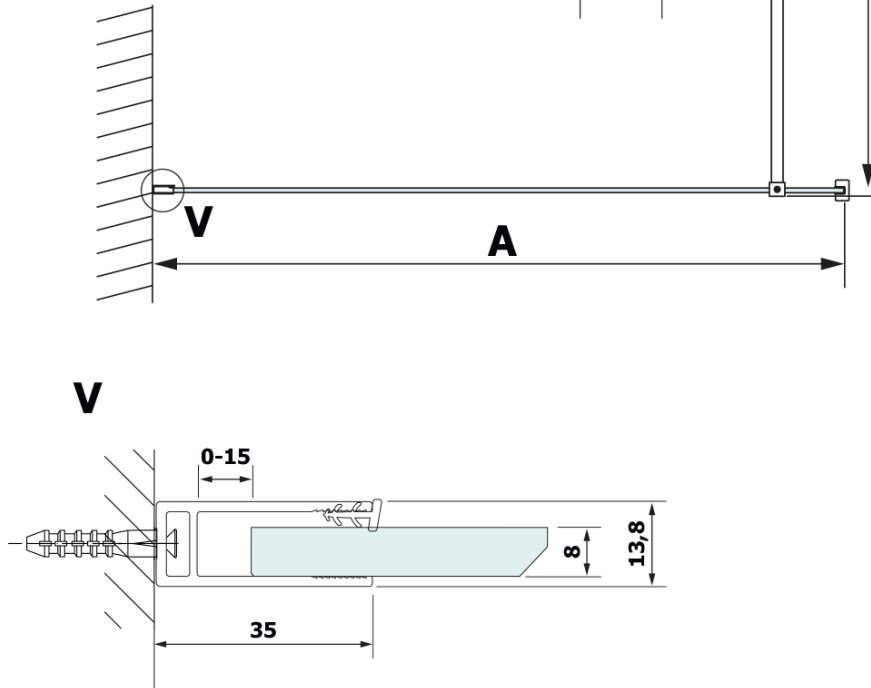

Order code: GX2690

Basic information

Brand: Gelco
Series: VARIO

Size

Width: 900 mm
Height: 2000 mm

Properties

Profile colour: Black matt
Shape: Single-wall fixed screen
Glass colour: HPL laminate
Board thickness: 8 mm
Weight / Piece: 21.8 kg
Warranty: 2 years

Technical sheet

MODEL	A
GX2670	685-700
GX2680	785-800
GX2690	885-900
GX2610	985-1000

MODEL	A
GX2670	685-700
GX2680	785-800
GX2690	885-900
GX2610	985-1000
GX2611	1085-1100
GX2612	1185-1200
GX2613	1285-1300