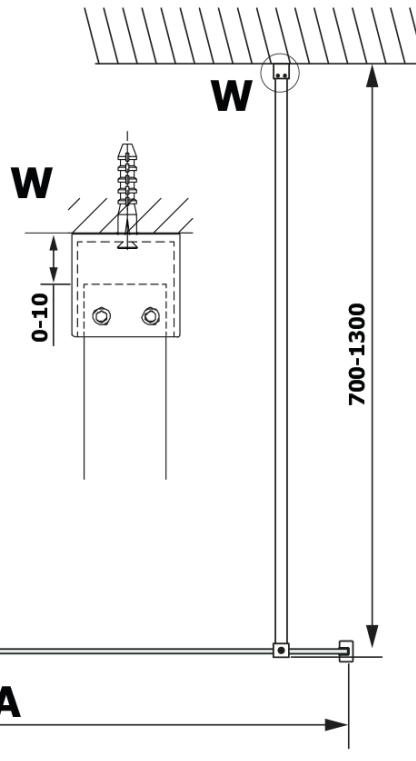

Order code: GX2690

Basic information

Brand: Gelco
Series: VARIO

Size

Width: 900 mm
Height: 2000 mm

Properties

Profile colour: Black matt
Shape: Single-wall fixed screen
Glass colour: HPL laminate
Board thickness: 8 mm
Weight / Piece: 21.8 kg
Warranty: 2 years

Technical sheet

MODEL	A
GX2670	685-700
GX2680	785-800
GX2690	885-900
GX2610	985-1000

MODEL	A
GX2670	685-700
GX2680	785-800
GX2690	885-900
GX2610	985-1000
GX2611	1085-1100
GX2612	1185-1200
GX2613	1285-1300