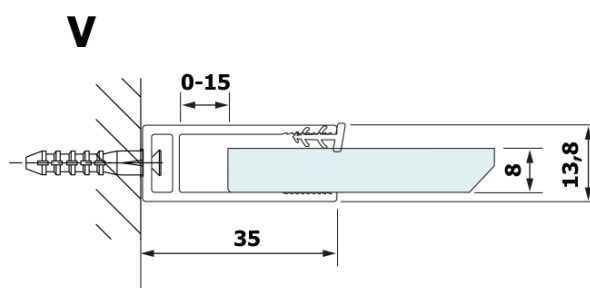

Order code: GX2690

Basic information

Brand: Gelco
Series: VARIO

Size

Width: 900 mm
Height: 2000 mm

Properties

Profile colour: Black matt
Shape: Single-wall fixed screen
Glass colour: HPL laminate
Board thickness: 8 mm
Weight / Piece: 21.8 kg
Warranty: 2 years

Technical sheet

MODEL	A
GX2670	685-700
GX2680	785-800
GX2690	885-900
GX2610	985-1000

MODEL	A
GX2670	685-700
GX2680	785-800
GX2690	885-900
GX2610	985-1000
GX2611	1085-1100
GX2612	1185-1200
GX2613	1285-1300