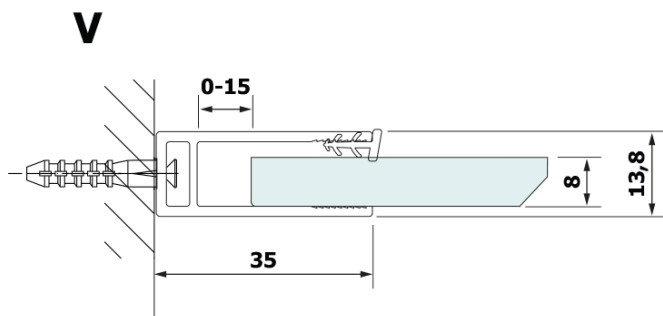

## Size

**Width:** 900 mm  
**Height:** 2000 mm

## Properties

**Profile colour:** Black matt  
**Shape:** Single-wall fixed screen  
**Glass colour:** HPL laminate  
**Board thickness:** 8 mm  
**Weight / Piece:** 21.8 kg  
**Warranty:** 2 years

Technical sheet

MODEL	A
GX2670	685-700
GX2680	785-800
GX2690	885-900
GX2610	985-1000

MODEL	A
GX2670	685-700
GX2680	785-800
GX2690	885-900
GX2610	985-1000
GX2611	1085-1100
GX2612	1185-1200
GX2613	1285-1300