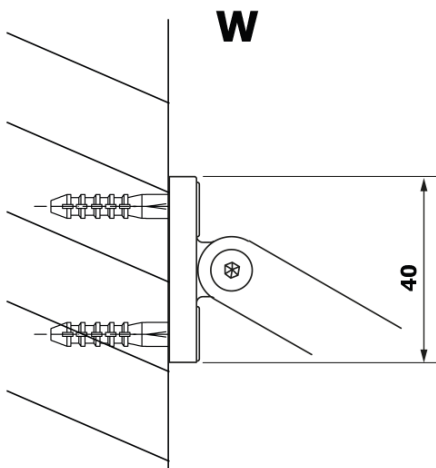

Technical sheet

MODEL	A
GX2670	685-700
GX2680	785-800
GX2690	885-900
GX2610	985-1000