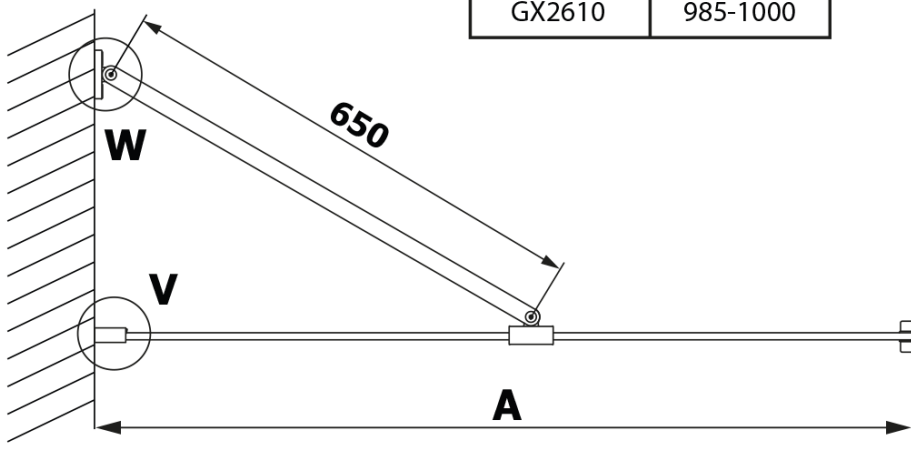

Technical sheet

MODEL	A
GX2670	685-700
GX2680	785-800
GX2690	885-900
GX2610	985-1000