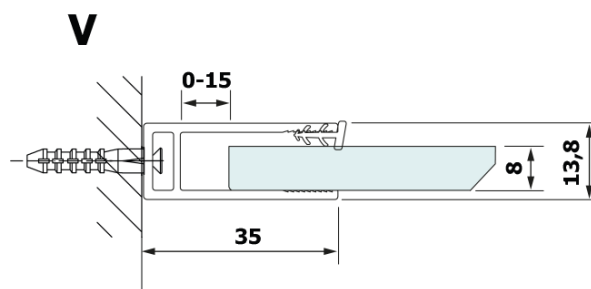

Technical sheet

MODEL	A
GX2670	685-700
GX2680	785-800
GX2690	885-900
GX2610	985-1000