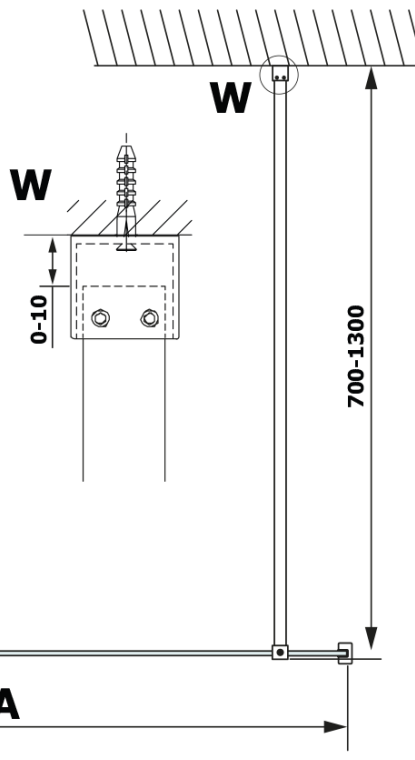

## Size

**Width:** 900 mm  
**Height:** 2000 mm

## Properties

**Profile colour:** Black matt  
**Shape:** Single-wall fixed screen  
**Glass colour:** HPL laminate  
**Board thickness:** 8 mm  
**Weight / Piece:** 21.8 kg  
**Warranty:** 2 years

Technical sheet

MODEL	A
GX2670	685-700
GX2680	785-800
GX2690	885-900
GX2610	985-1000

MODEL	A
GX2670	685-700
GX2680	785-800
GX2690	885-900
GX2610	985-1000
GX2611	1085-1100
GX2612	1185-1200
GX2613	1285-1300