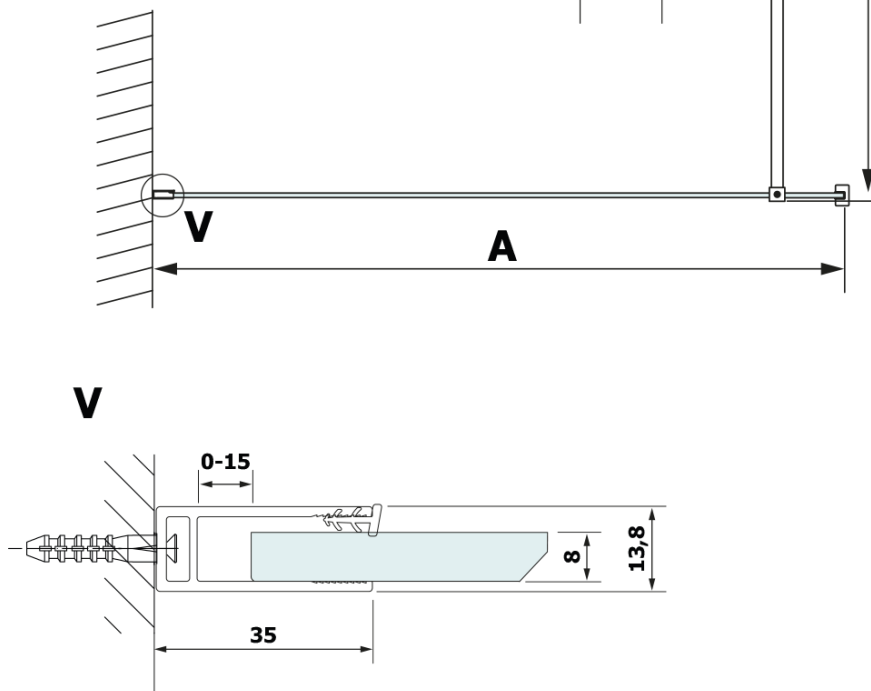

Order code: GX2690

Basic information

Brand: Gelco
Series: VARIO

Size

Width: 900 mm
Height: 2000 mm

Properties

Profile colour: Black matt
Shape: Single-wall fixed screen
Glass colour: HPL laminate
Board thickness: 8 mm
Weight / Piece: 21.8 kg
Warranty: 2 years

Technical sheet

MODEL	A
GX2670	685-700
GX2680	785-800
GX2690	885-900
GX2610	985-1000

MODEL	A
GX2670	685-700
GX2680	785-800
GX2690	885-900
GX2610	985-1000
GX2611	1085-1100
GX2612	1185-1200
GX2613	1285-1300