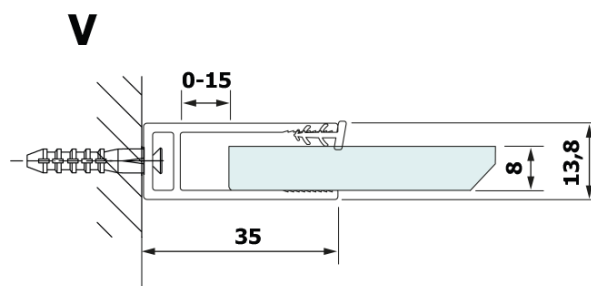

Order code: GX2690

Basic information

Brand: Gelco
Series: VARIO

Size

Width: 900 mm
Height: 2000 mm

Properties

Profile colour: Black matt
Shape: Single-wall fixed screen
Glass colour: HPL laminate
Board thickness: 8 mm
Weight / Piece: 21.8 kg
Warranty: 2 years

Technical sheet

MODEL	A
GX2670	685-700
GX2680	785-800
GX2690	885-900
GX2610	985-1000

MODEL	A
GX2670	685-700
GX2680	785-800
GX2690	885-900
GX2610	985-1000
GX2611	1085-1100
GX2612	1185-1200
GX2613	1285-1300