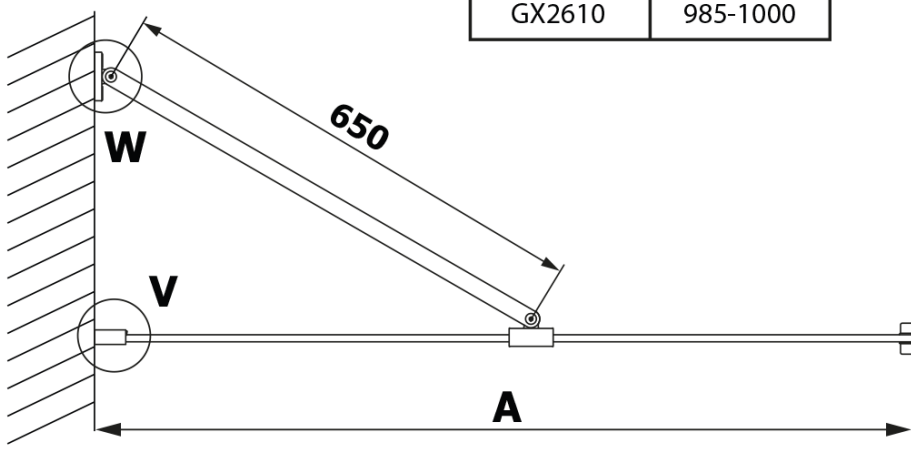

Order code: GX2690

Basic information

Brand: Gelco
Series: VARIO

Size

Width: 900 mm
Height: 2000 mm

Properties

Profile colour: Black matt
Shape: Single-wall fixed screen
Glass colour: HPL laminate
Board thickness: 8 mm
Weight / Piece: 21.8 kg
Warranty: 2 years

Technical sheet

MODEL	A
GX2670	685-700
GX2680	785-800
GX2690	885-900
GX2610	985-1000

MODEL	A
GX2670	685-700
GX2680	785-800
GX2690	885-900
GX2610	985-1000
GX2611	1085-1100
GX2612	1185-1200
GX2613	1285-1300