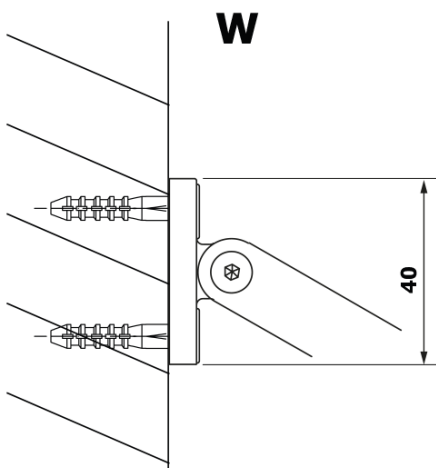

Order code: GX2690

Basic information

Brand: Gelco
Series: VARIO

Size

Width: 900 mm
Height: 2000 mm

Properties

Profile colour: Black matt
Shape: Single-wall fixed screen
Glass colour: HPL laminate
Board thickness: 8 mm
Weight / Piece: 21.8 kg
Warranty: 2 years

Technical sheet

MODEL	A
GX2670	685-700
GX2680	785-800
GX2690	885-900
GX2610	985-1000

MODEL	A
GX2670	685-700
GX2680	785-800
GX2690	885-900
GX2610	985-1000
GX2611	1085-1100
GX2612	1185-1200
GX2613	1285-1300