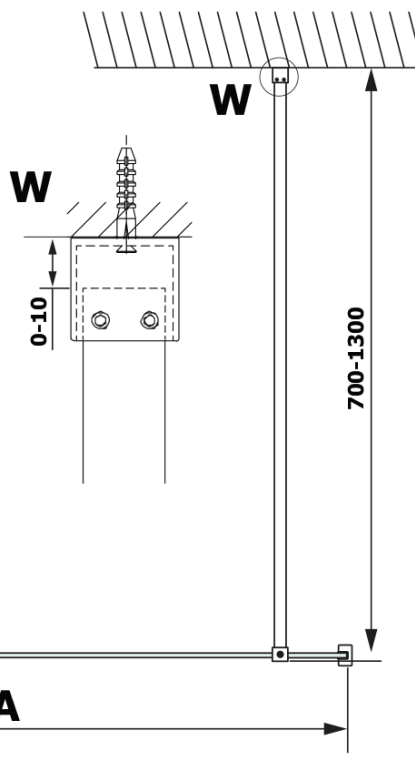

Order code: GX2690

Basic information

Brand: Gelco
Series: VARIO

Size

Width: 900 mm
Height: 2000 mm

Properties

Profile colour: Black matt
Shape: Single-wall fixed screen
Glass colour: HPL laminate
Board thickness: 8 mm
Weight / Piece: 21.8 kg
Warranty: 2 years

Technical sheet

MODEL	A
GX2670	685-700
GX2680	785-800
GX2690	885-900
GX2610	985-1000

MODEL	A
GX2670	685-700
GX2680	785-800
GX2690	885-900
GX2610	985-1000
GX2611	1085-1100
GX2612	1185-1200
GX2613	1285-1300