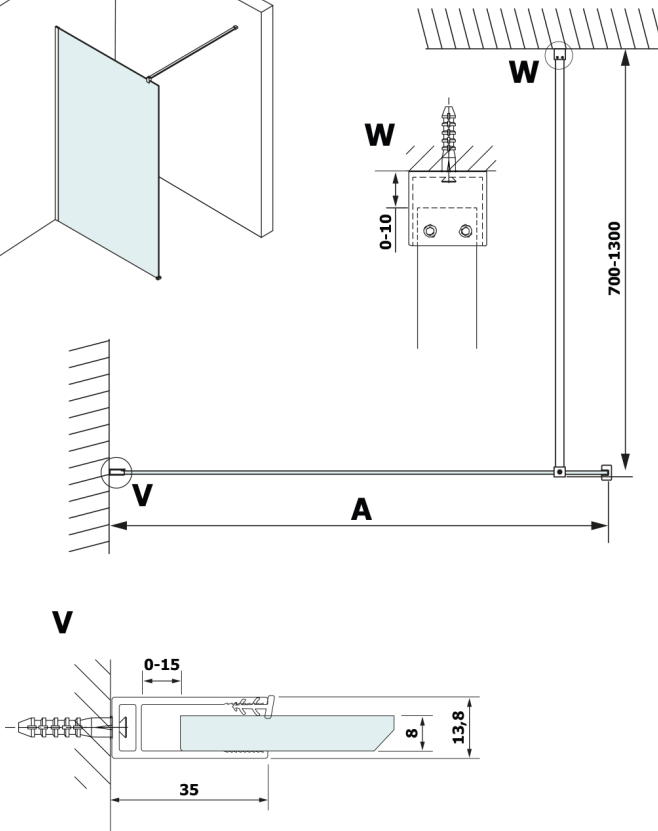

Order code: GX2690

**Size**

Width: 900 mm  
Height: 2000 mm

**Properties**

Warranty: 2 years

**Technical sheet**

MODEL	A
GX2670	685-700
GX2680	785-800
GX2690	885-900
GX2610	985-1000

MODEL	A
GX2670	685-700
GX2680	785-800
GX2690	885-900
GX2610	985-1000
GX2611	1085-1100
GX2612	1185-1200
GX2613	1285-1300