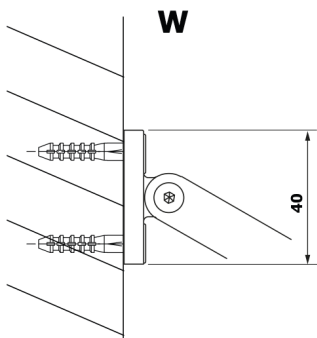

Order code: GX2690

**Size**

Width: 900 mm  
Height: 2000 mm

**Properties**

Warranty: 2 years

**Technical sheet**

MODEL	A
GX2670	685-700
GX2680	785-800
GX2690	885-900
GX2610	985-1000

MODEL	A
GX2670	685-700
GX2680	785-800
GX2690	885-900
GX2610	985-1000
GX2611	1085-1100
GX2612	1185-1200
GX2613	1285-1300