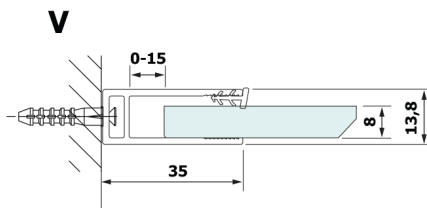

Order code: GX2690

**Size**

Width: 900 mm  
Height: 2000 mm

**Properties**

Warranty: 2 years

**Technical sheet**

MODEL	A
GX2670	685-700
GX2680	785-800
GX2690	885-900
GX2610	985-1000

MODEL	A
GX2670	685-700
GX2680	785-800
GX2690	885-900
GX2610	985-1000
GX2611	1085-1100
GX2612	1185-1200
GX2613	1285-1300