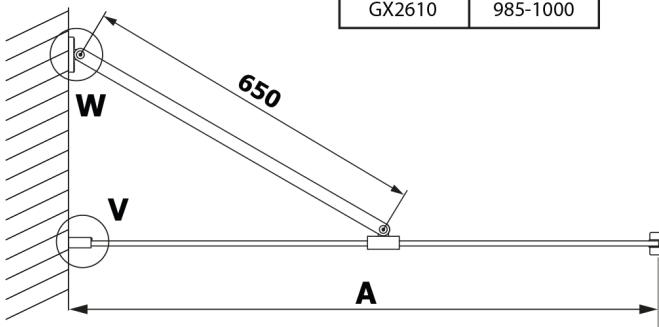

Order code: GX2690

**Size**

Width: 900 mm  
Height: 2000 mm

**Properties**

Warranty: 2 years

**Technical sheet**

MODEL	A
GX2670	685-700
GX2680	785-800
GX2690	885-900
GX2610	985-1000

MODEL	A
GX2670	685-700
GX2680	785-800
GX2690	885-900
GX2610	985-1000
GX2611	1085-1100
GX2612	1185-1200
GX2613	1285-1300