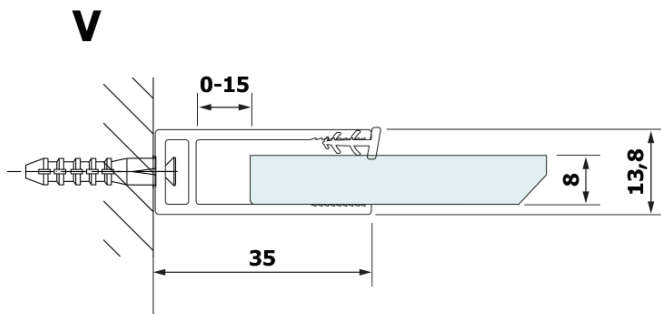

Order code: GX2680

Basic information

Brand: Gelco
Series: VARIO

Size

Width: 800 mm
Height: 2000 mm

Properties

Profile colour: Black matt
Shape: Single-wall fixed screen
Glass colour: HPL laminate
Board thickness: 8 mm
Weight / Piece: 19.38 kg
Warranty: 2 years

Technical sheet

MODEL	A
GX2670	685-700
GX2680	785-800
GX2690	885-900
GX2610	985-1000

MODEL	A
GX2670	685-700
GX2680	785-800
GX2690	885-900
GX2610	985-1000
GX2611	1085-1100
GX2612	1185-1200
GX2613	1285-1300