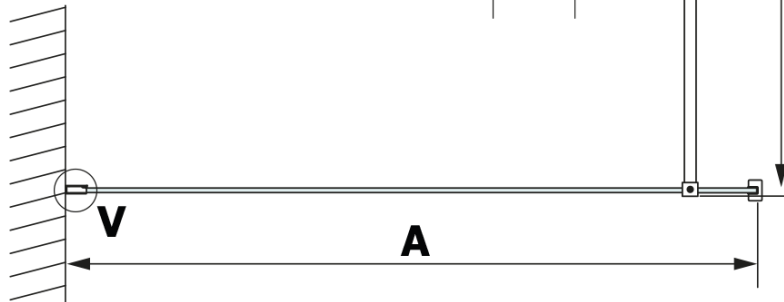

Order code: GX2680

Basic information

Brand: Gelco
Series: VARIO

Size

Width: 800 mm
Height: 2000 mm

Properties

Profile colour: Black matt
Shape: Single-wall fixed screen
Glass colour: HPL laminate
Board thickness: 8 mm
Weight / Piece: 19.38 kg
Warranty: 2 years

Technical sheet

MODEL	A
GX2670	685-700
GX2680	785-800
GX2690	885-900
GX2610	985-1000

MODEL	A
GX2670	685-700
GX2680	785-800
GX2690	885-900
GX2610	985-1000
GX2611	1085-1100
GX2612	1185-1200
GX2613	1285-1300