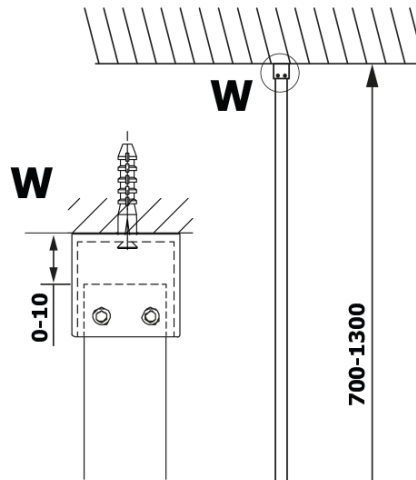

Order code: GX2680

Basic information

Brand: Gelco
Series: VARIO

Size

Width: 800 mm
Height: 2000 mm

Properties

Profile colour: Black matt
Shape: Single-wall fixed screen
Glass colour: HPL laminate
Board thickness: 8 mm
Weight / Piece: 19.38 kg
Warranty: 2 years

Technical sheet

MODEL	A
GX2670	685-700
GX2680	785-800
GX2690	885-900
GX2610	985-1000

MODEL	A
GX2670	685-700
GX2680	785-800
GX2690	885-900
GX2610	985-1000
GX2611	1085-1100
GX2612	1185-1200
GX2613	1285-1300