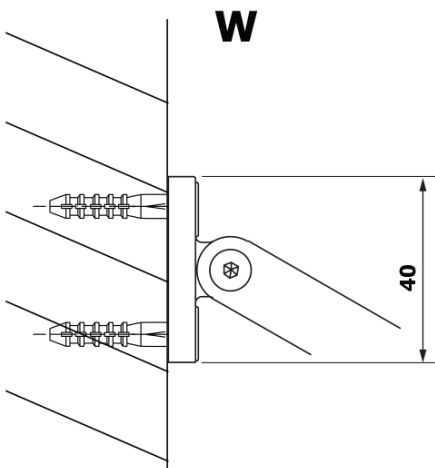

Order code: GX2680

Basic information

Brand: Gelco
Series: VARIO

Size

Width: 800 mm
Height: 2000 mm

Properties

Profile colour: Black matt
Shape: Single-wall fixed screen
Glass colour: HPL laminate
Board thickness: 8 mm
Weight / Piece: 19.38 kg
Warranty: 2 years

Technical sheet

MODEL	A
GX2670	685-700
GX2680	785-800
GX2690	885-900
GX2610	985-1000

MODEL	A
GX2670	685-700
GX2680	785-800
GX2690	885-900
GX2610	985-1000
GX2611	1085-1100
GX2612	1185-1200
GX2613	1285-1300