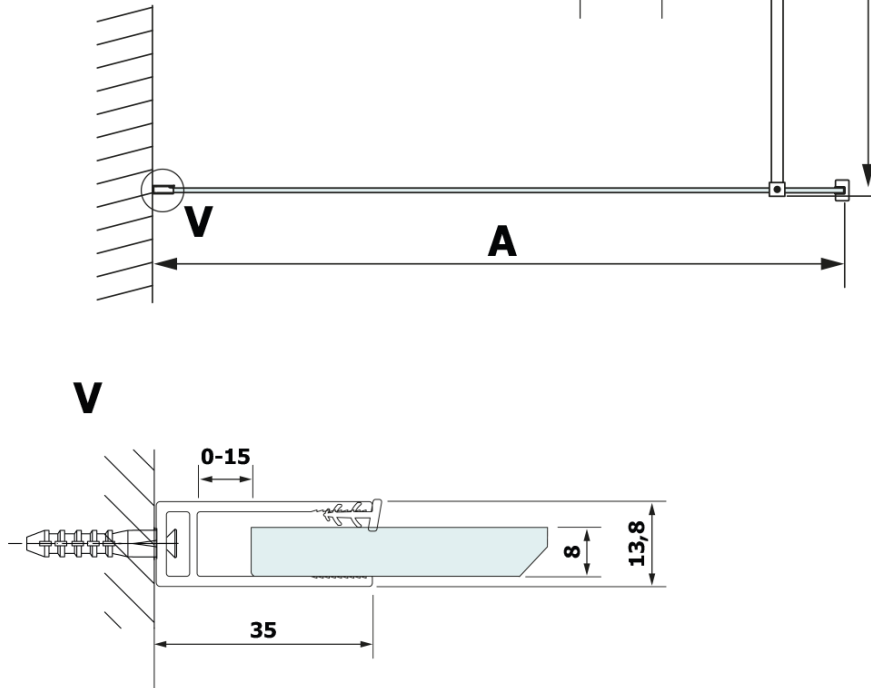

## Size

**Width:** 800 mm  
**Height:** 2000 mm

## Properties

**Profile colour:** Black matt  
**Shape:** Single-wall fixed screen  
**Glass colour:** HPL laminate  
**Board thickness:** 8 mm  
**Weight / Piece:** 19.38 kg  
**Warranty:** 2 years

Technical sheet

MODEL	A
GX2670	685-700
GX2680	785-800
GX2690	885-900
GX2610	985-1000

MODEL	A
GX2670	685-700
GX2680	785-800
GX2690	885-900
GX2610	985-1000
GX2611	1085-1100
GX2612	1185-1200
GX2613	1285-1300