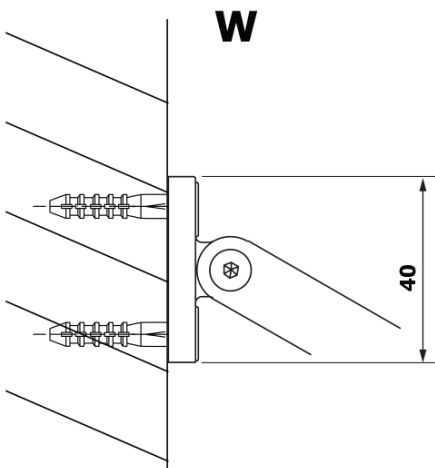

Technical sheet

MODEL	A
GX2670	685-700
GX2680	785-800
GX2690	885-900
GX2610	985-1000