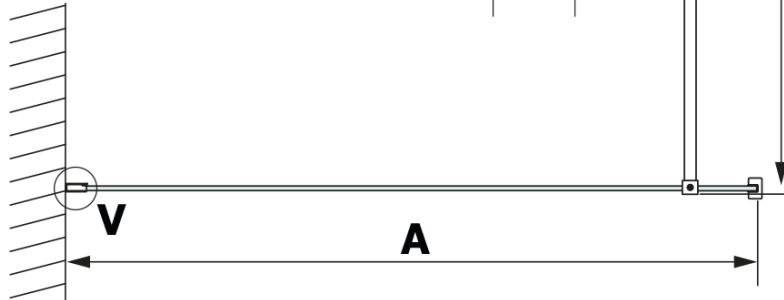

Order code: GX2680

Basic information

Brand: Gelco
Series: VARIO

Size

Width: 800 mm
Height: 2000 mm

Properties

Profile colour: Black matt
Shape: Single-wall fixed screen
Glass colour: HPL laminate
Board thickness: 8 mm
Weight / Piece: 19.38 kg
Warranty: 2 years

Technical sheet

MODEL	A
GX2670	685-700
GX2680	785-800
GX2690	885-900
GX2610	985-1000

MODEL	A
GX2670	685-700
GX2680	785-800
GX2690	885-900
GX2610	985-1000
GX2611	1085-1100
GX2612	1185-1200
GX2613	1285-1300