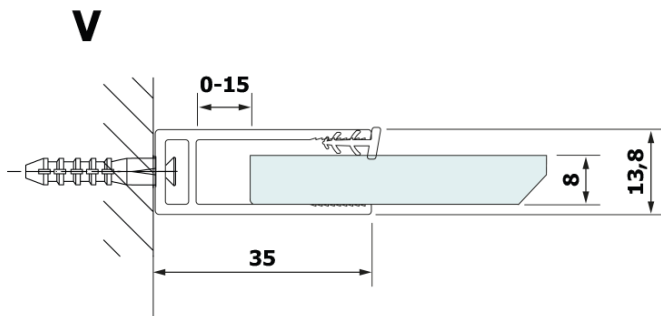

Order code: GX2680

Basic information

Brand: Gelco
Series: VARIO

Size

Width: 800 mm
Height: 2000 mm

Properties

Profile colour: Black matt
Shape: Single-wall fixed screen
Glass colour: HPL laminate
Board thickness: 8 mm
Weight / Piece: 19.38 kg
Warranty: 2 years

Technical sheet

MODEL	A
GX2670	685-700
GX2680	785-800
GX2690	885-900
GX2610	985-1000

MODEL	A
GX2670	685-700
GX2680	785-800
GX2690	885-900
GX2610	985-1000
GX2611	1085-1100
GX2612	1185-1200
GX2613	1285-1300