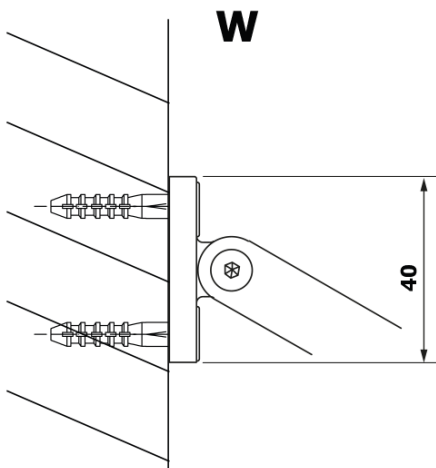

Order code: GX2680

Basic information

Brand: Gelco
Series: VARIO

Size

Width: 800 mm
Height: 2000 mm

Properties

Profile colour: Black matt
Shape: Single-wall fixed screen
Glass colour: HPL laminate
Board thickness: 8 mm
Weight / Piece: 19.38 kg
Warranty: 2 years

Technical sheet

MODEL	A
GX2670	685-700
GX2680	785-800
GX2690	885-900
GX2610	985-1000

MODEL	A
GX2670	685-700
GX2680	785-800
GX2690	885-900
GX2610	985-1000
GX2611	1085-1100
GX2612	1185-1200
GX2613	1285-1300