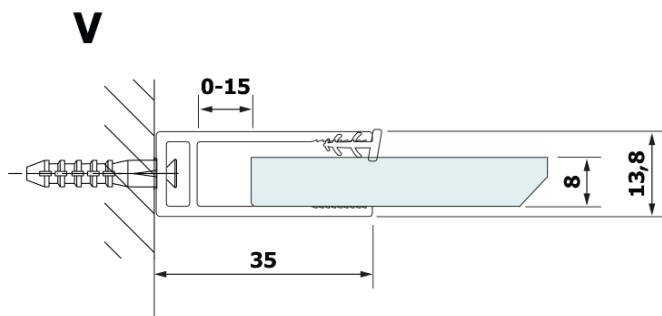

Order code: GX2680

Basic information

Brand: Gelco
Series: VARIO

Size

Width: 800 mm
Height: 2000 mm

Properties

Profile colour: Black matt
Shape: Single-wall fixed screen
Glass colour: HPL laminate
Board thickness: 8 mm
Weight / Piece: 19.38 kg
Warranty: 2 years

Technical sheet

MODEL	A
GX2670	685-700
GX2680	785-800
GX2690	885-900
GX2610	985-1000

MODEL	A
GX2670	685-700
GX2680	785-800
GX2690	885-900
GX2610	985-1000
GX2611	1085-1100
GX2612	1185-1200
GX2613	1285-1300