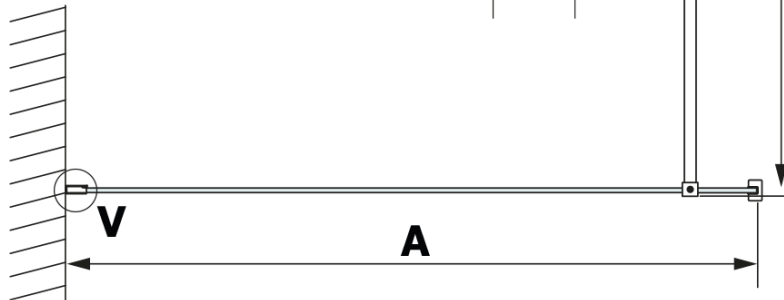

Order code: GX2680

Basic information

Brand: Gelco
Series: VARIO

Size

Width: 800 mm
Height: 2000 mm

Properties

Profile colour: Black matt
Shape: Single-wall fixed screen
Glass colour: HPL laminate
Board thickness: 8 mm
Weight / Piece: 19.38 kg
Warranty: 2 years

Technical sheet

MODEL	A
GX2670	685-700
GX2680	785-800
GX2690	885-900
GX2610	985-1000

MODEL	A
GX2670	685-700
GX2680	785-800
GX2690	885-900
GX2610	985-1000
GX2611	1085-1100
GX2612	1185-1200
GX2613	1285-1300