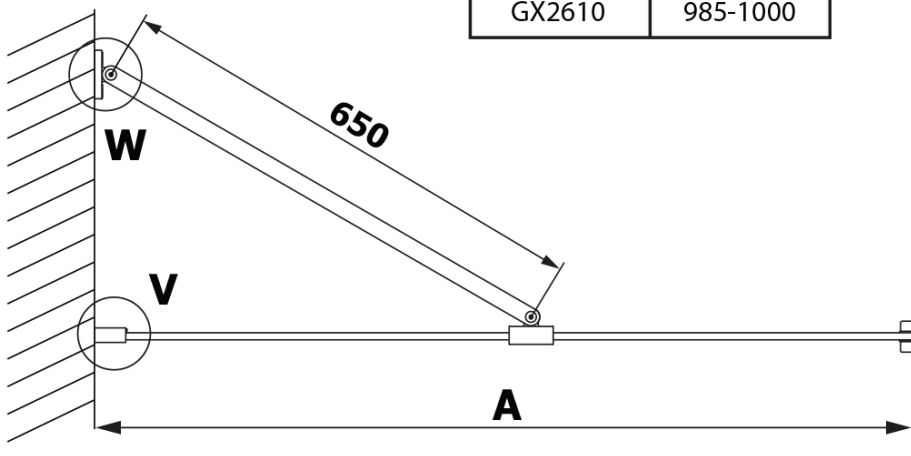

Order code: GX2680

Basic information

Brand: Gelco
Series: VARIO

Size

Width: 800 mm
Height: 2000 mm

Properties

Profile colour: Black matt
Shape: Single-wall fixed screen
Glass colour: HPL laminate
Board thickness: 8 mm
Weight / Piece: 19.38 kg
Warranty: 2 years

Technical sheet

MODEL	A
GX2670	685-700
GX2680	785-800
GX2690	885-900
GX2610	985-1000

MODEL	A
GX2670	685-700
GX2680	785-800
GX2690	885-900
GX2610	985-1000
GX2611	1085-1100
GX2612	1185-1200
GX2613	1285-1300