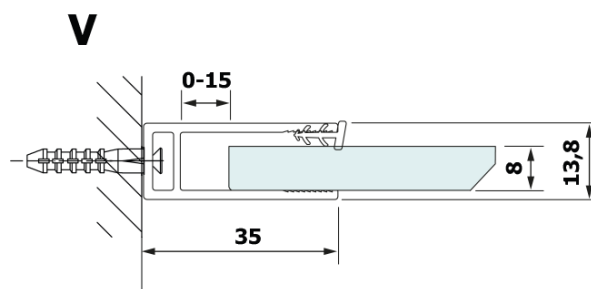

Order code: GX2680

Basic information

Brand: Gelco
Series: VARIO

Size

Width: 800 mm
Height: 2000 mm

Properties

Profile colour: Black matt
Shape: Single-wall fixed screen
Glass colour: HPL laminate
Board thickness: 8 mm
Weight / Piece: 19.38 kg
Warranty: 2 years

Technical sheet

MODEL	A
GX2670	685-700
GX2680	785-800
GX2690	885-900
GX2610	985-1000

MODEL	A
GX2670	685-700
GX2680	785-800
GX2690	885-900
GX2610	985-1000
GX2611	1085-1100
GX2612	1185-1200
GX2613	1285-1300