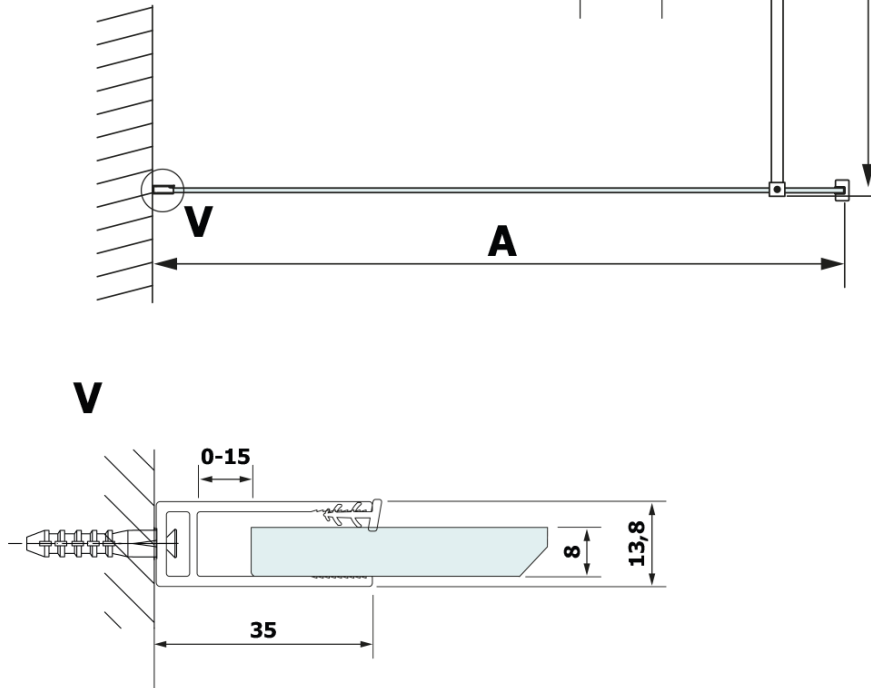

Order code: GX2670

Basic information

Brand: Gelco
Series: VARIO

Size

Width: 700 mm
Height: 2000 mm

Properties

Profile colour: Black matt
Shape: Single-wall fixed screen
Glass colour: HPL laminate
Board thickness: 8 mm
Weight / Piece: 16.95 kg
Warranty: 2 years

Technical sheet

MODEL	A
GX2670	685-700
GX2680	785-800
GX2690	885-900
GX2610	985-1000

MODEL	A
GX2670	685-700
GX2680	785-800
GX2690	885-900
GX2610	985-1000
GX2611	1085-1100
GX2612	1185-1200
GX2613	1285-1300