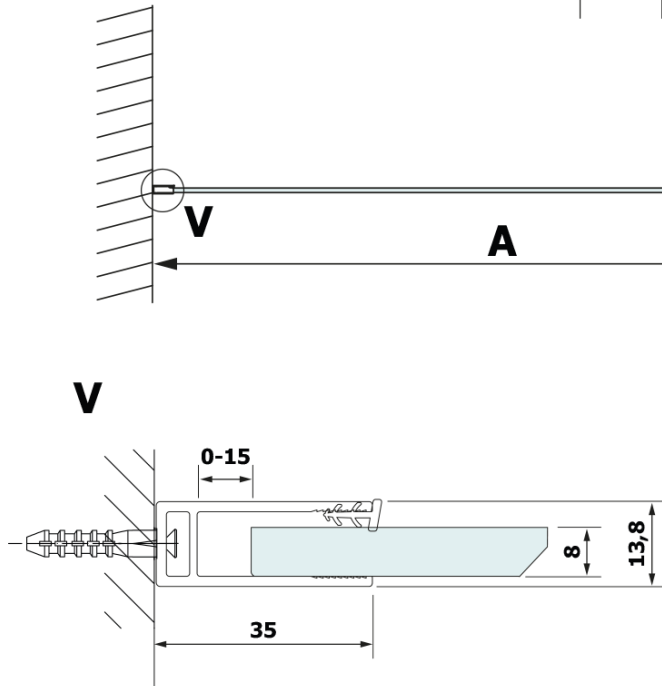

Order code: GX2670

Basic information

Brand: Gelco
Series: VARIO

Size

Width: 700 mm
Height: 2000 mm

Properties

Profile colour: Black matt
Shape: Single-wall fixed screen
Glass colour: HPL laminate
Board thickness: 8 mm
Weight / Piece: 16.95 kg
Warranty: 2 years

Technical sheet

MODEL	A
GX2670	685-700
GX2680	785-800
GX2690	885-900
GX2610	985-1000

MODEL	A
GX2670	685-700
GX2680	785-800
GX2690	885-900
GX2610	985-1000
GX2611	1085-1100
GX2612	1185-1200
GX2613	1285-1300