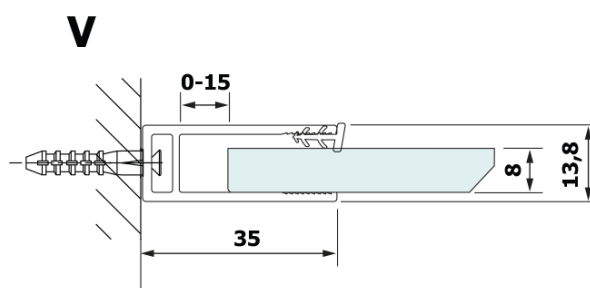

Order code: GX2670

Basic information

Brand: Gelco
Series: VARIO

Size

Width: 700 mm
Height: 2000 mm

Properties

Profile colour: Black matt
Shape: Single-wall fixed screen
Glass colour: HPL laminate
Board thickness: 8 mm
Weight / Piece: 16.95 kg
Warranty: 2 years

Technical sheet

MODEL	A
GX2670	685-700
GX2680	785-800
GX2690	885-900
GX2610	985-1000

MODEL	A
GX2670	685-700
GX2680	785-800
GX2690	885-900
GX2610	985-1000
GX2611	1085-1100
GX2612	1185-1200
GX2613	1285-1300