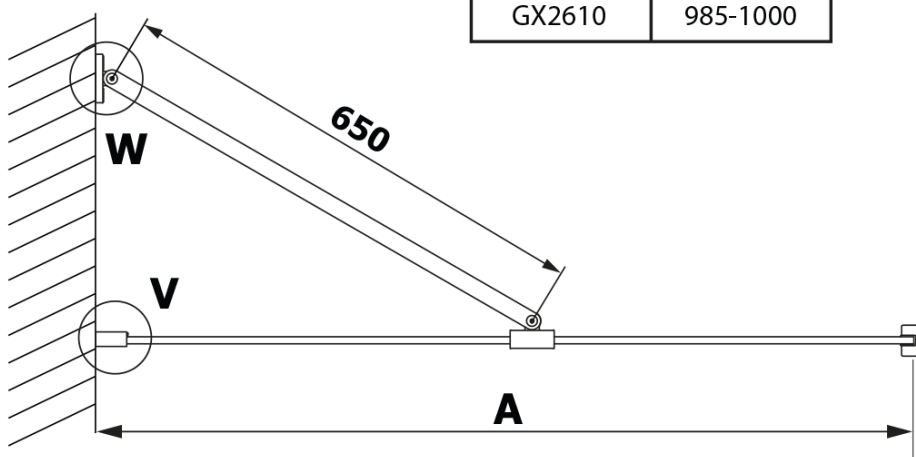

Order code: GX2670

Basic information

Brand: Gelco
Series: VARIO

Size

Width: 700 mm
Height: 2000 mm

Properties

Profile colour: Black matt
Shape: Single-wall fixed screen
Glass colour: HPL laminate
Board thickness: 8 mm
Weight / Piece: 16.95 kg
Warranty: 2 years

Technical sheet

MODEL	A
GX2670	685-700
GX2680	785-800
GX2690	885-900
GX2610	985-1000

MODEL	A
GX2670	685-700
GX2680	785-800
GX2690	885-900
GX2610	985-1000
GX2611	1085-1100
GX2612	1185-1200
GX2613	1285-1300