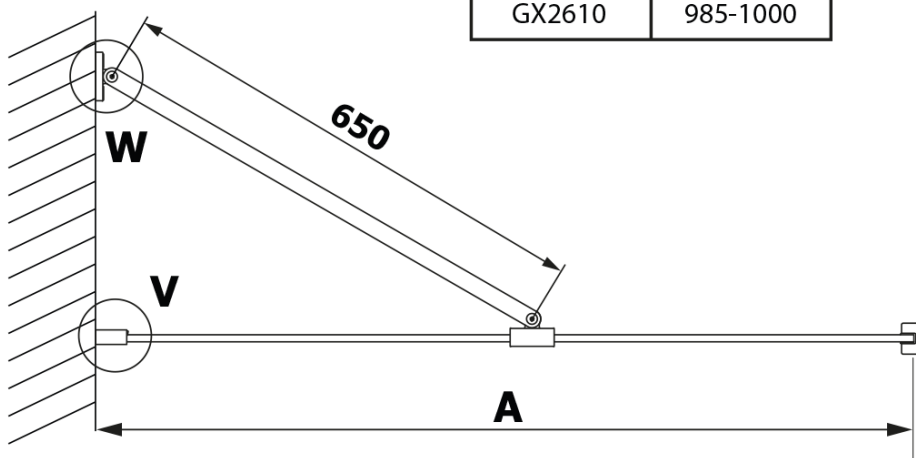

Order code: GX2670

Basic information

Brand: Gelco
Series: VARIO

Size

Width: 700 mm
Height: 2000 mm

Properties

Profile colour: Black matt
Shape: Single-wall fixed screen
Glass colour: HPL laminate
Board thickness: 8 mm
Weight / Piece: 16.95 kg
Warranty: 2 years

Technical sheet

MODEL	A
GX2670	685-700
GX2680	785-800
GX2690	885-900
GX2610	985-1000

MODEL	A
GX2670	685-700
GX2680	785-800
GX2690	885-900
GX2610	985-1000
GX2611	1085-1100
GX2612	1185-1200
GX2613	1285-1300