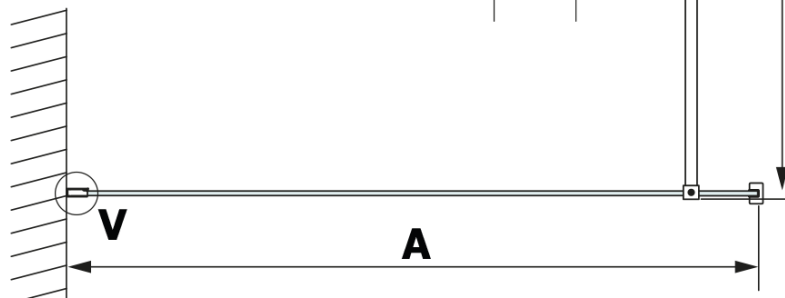

Order code: GX2670

Basic information

Brand: Gelco
Series: VARIO

Size

Width: 700 mm
Height: 2000 mm

Properties

Profile colour: Black matt
Shape: Single-wall fixed screen
Glass colour: HPL laminate
Board thickness: 8 mm
Weight / Piece: 16.95 kg
Warranty: 2 years

Technical sheet

MODEL	A
GX2670	685-700
GX2680	785-800
GX2690	885-900
GX2610	985-1000

MODEL	A
GX2670	685-700
GX2680	785-800
GX2690	885-900
GX2610	985-1000
GX2611	1085-1100
GX2612	1185-1200
GX2613	1285-1300