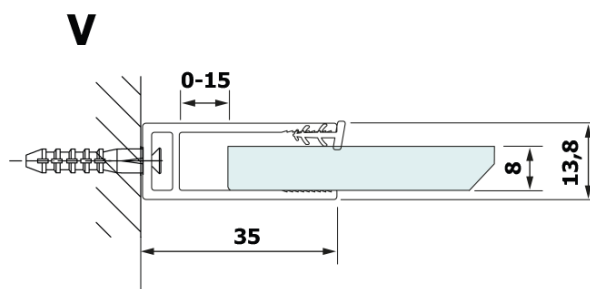

Order code: GX2670

Basic information

Brand: Gelco
Series: VARIO

Size

Width: 700 mm
Height: 2000 mm

Properties

Profile colour: Black matt
Shape: Single-wall fixed screen
Glass colour: HPL laminate
Board thickness: 8 mm
Weight / Piece: 16.95 kg
Warranty: 2 years

Technical sheet

MODEL	A
GX2670	685-700
GX2680	785-800
GX2690	885-900
GX2610	985-1000

MODEL	A
GX2670	685-700
GX2680	785-800
GX2690	885-900
GX2610	985-1000
GX2611	1085-1100
GX2612	1185-1200
GX2613	1285-1300