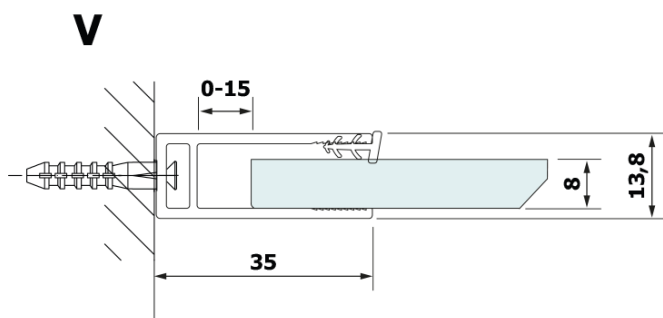

Order code: GX2670

Basic information

Brand: Gelco
Series: VARIO

Size

Width: 700 mm
Height: 2000 mm

Properties

Profile colour: Black matt
Shape: Single-wall fixed screen
Glass colour: HPL laminate
Board thickness: 8 mm
Weight / Piece: 16.95 kg
Warranty: 2 years

Technical sheet

MODEL	A
GX2670	685-700
GX2680	785-800
GX2690	885-900
GX2610	985-1000

MODEL	A
GX2670	685-700
GX2680	785-800
GX2690	885-900
GX2610	985-1000
GX2611	1085-1100
GX2612	1185-1200
GX2613	1285-1300