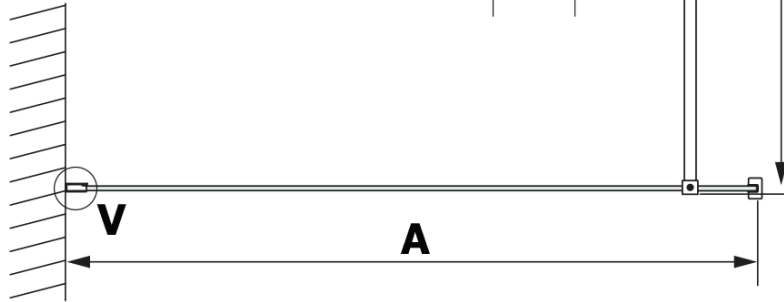

Order code: GX2670

Basic information

Brand: Gelco
Series: VARIO

Size

Width: 700 mm
Height: 2000 mm

Properties

Profile colour: Black matt
Shape: Single-wall fixed screen
Glass colour: HPL laminate
Board thickness: 8 mm
Weight / Piece: 16.95 kg
Warranty: 2 years

Technical sheet

MODEL	A
GX2670	685-700
GX2680	785-800
GX2690	885-900
GX2610	985-1000

MODEL	A
GX2670	685-700
GX2680	785-800
GX2690	885-900
GX2610	985-1000
GX2611	1085-1100
GX2612	1185-1200
GX2613	1285-1300