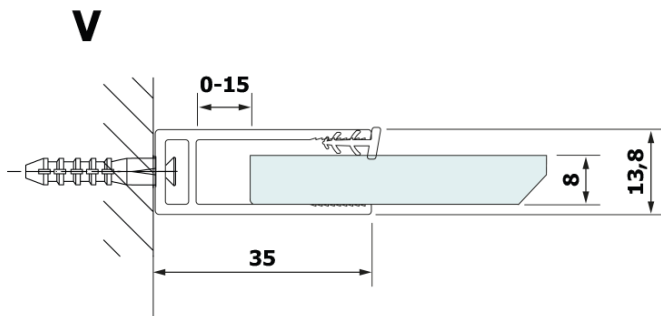

Order code: GX2670

Basic information

Brand: Gelco
Series: VARIO

Size

Width: 700 mm
Height: 2000 mm

Properties

Profile colour: Black matt
Shape: Single-wall fixed screen
Glass colour: HPL laminate
Board thickness: 8 mm
Weight / Piece: 16.95 kg
Warranty: 2 years

Technical sheet

MODEL	A
GX2670	685-700
GX2680	785-800
GX2690	885-900
GX2610	985-1000

MODEL	A
GX2670	685-700
GX2680	785-800
GX2690	885-900
GX2610	985-1000
GX2611	1085-1100
GX2612	1185-1200
GX2613	1285-1300