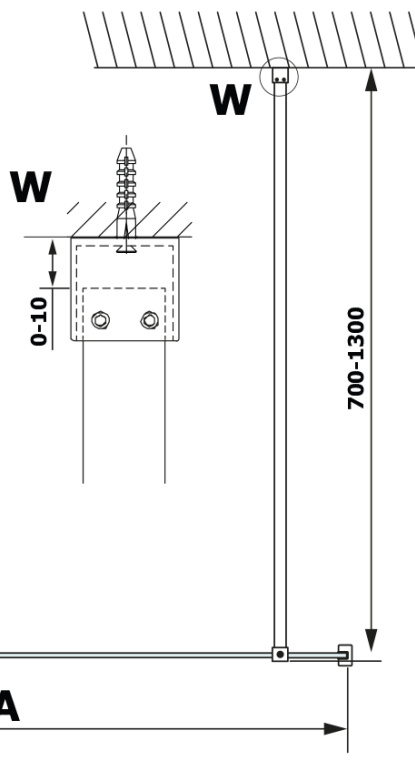

## Size

**Width:** 700 mm  
**Height:** 2000 mm

## Properties

**Profile colour:** Black matt  
**Shape:** Single-wall fixed screen  
**Glass colour:** HPL laminate  
**Board thickness:** 8 mm  
**Weight / Piece:** 16.95 kg  
**Warranty:** 2 years

Technical sheet

MODEL	A
GX2670	685-700
GX2680	785-800
GX2690	885-900
GX2610	985-1000

MODEL	A
GX2670	685-700
GX2680	785-800
GX2690	885-900
GX2610	985-1000
GX2611	1085-1100
GX2612	1185-1200
GX2613	1285-1300