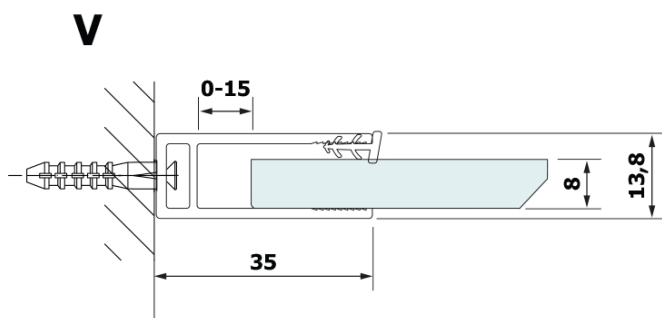

## Size

**Width:** 700 mm  
**Height:** 2000 mm

## Properties

**Profile colour:** Black matt  
**Shape:** Single-wall fixed screen  
**Glass colour:** HPL laminate  
**Board thickness:** 8 mm  
**Weight / Piece:** 16.95 kg  
**Warranty:** 2 years

Technical sheet

MODEL	A
GX2670	685-700
GX2680	785-800
GX2690	885-900
GX2610	985-1000

MODEL	A
GX2670	685-700
GX2680	785-800
GX2690	885-900
GX2610	985-1000
GX2611	1085-1100
GX2612	1185-1200
GX2613	1285-1300