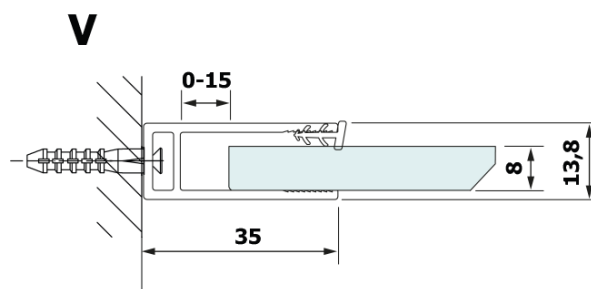

Order code: GX2670

Basic information

Brand: Gelco
Series: VARIO

Size

Width: 700 mm
Height: 2000 mm

Properties

Profile colour: Black matt
Shape: Single-wall fixed screen
Glass colour: HPL laminate
Board thickness: 8 mm
Weight / Piece: 16.95 kg
Warranty: 2 years

Technical sheet

MODEL	A
GX2670	685-700
GX2680	785-800
GX2690	885-900
GX2610	985-1000

MODEL	A
GX2670	685-700
GX2680	785-800
GX2690	885-900
GX2610	985-1000
GX2611	1085-1100
GX2612	1185-1200
GX2613	1285-1300