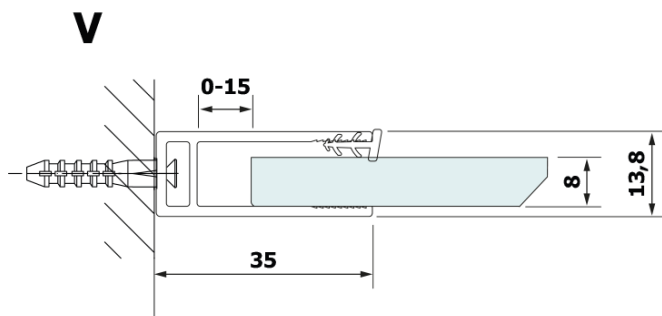

Order code: GX2670

Basic information

Brand: Gelco
Series: VARIO

Size

Width: 700 mm
Height: 2000 mm

Properties

Profile colour: Black matt
Shape: Single-wall fixed screen
Glass colour: HPL laminate
Board thickness: 8 mm
Weight / Piece: 16.95 kg
Warranty: 2 years

Technical sheet

MODEL	A
GX2670	685-700
GX2680	785-800
GX2690	885-900
GX2610	985-1000

MODEL	A
GX2670	685-700
GX2680	785-800
GX2690	885-900
GX2610	985-1000
GX2611	1085-1100
GX2612	1185-1200
GX2613	1285-1300