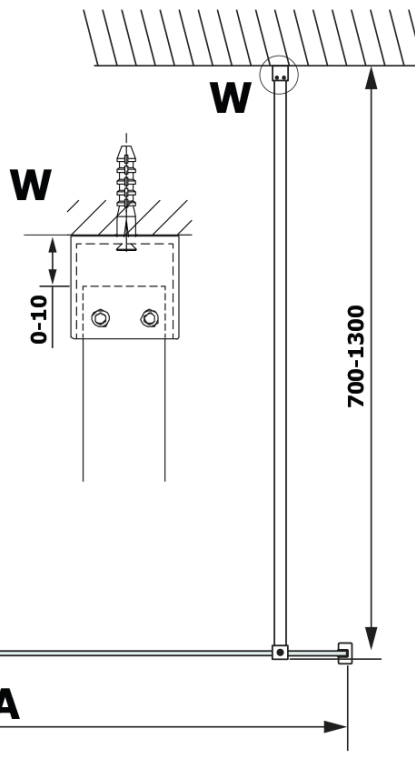

Order code: GX2670

Basic information

Brand: Gelco
Series: VARIO

Size

Width: 700 mm
Height: 2000 mm

Properties

Profile colour: Black matt
Shape: Single-wall fixed screen
Glass colour: HPL laminate
Board thickness: 8 mm
Weight / Piece: 16.95 kg
Warranty: 2 years

Technical sheet

MODEL	A
GX2670	685-700
GX2680	785-800
GX2690	885-900
GX2610	985-1000

MODEL	A
GX2670	685-700
GX2680	785-800
GX2690	885-900
GX2610	985-1000
GX2611	1085-1100
GX2612	1185-1200
GX2613	1285-1300