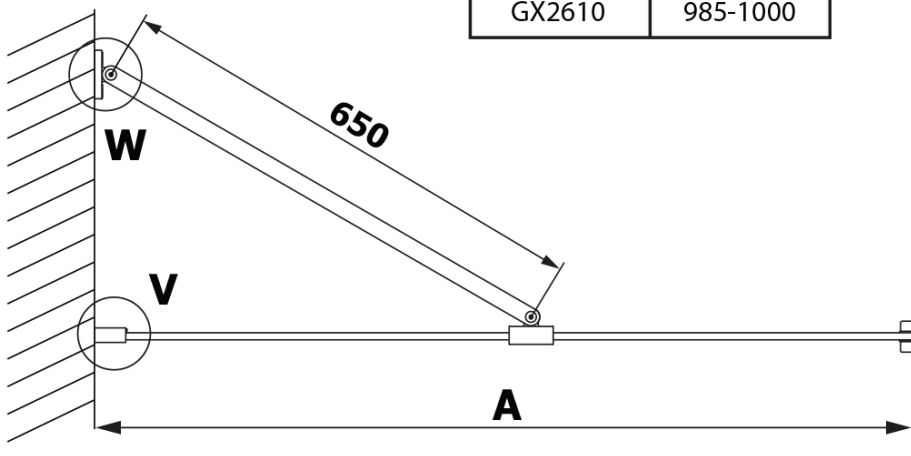

Order code: GX2670

Basic information

Brand: Gelco
Series: VARIO

Size

Width: 700 mm
Height: 2000 mm

Properties

Profile colour: Black matt
Shape: Single-wall fixed screen
Glass colour: HPL laminate
Board thickness: 8 mm
Weight / Piece: 16.95 kg
Warranty: 2 years

Technical sheet

MODEL	A
GX2670	685-700
GX2680	785-800
GX2690	885-900
GX2610	985-1000

MODEL	A
GX2670	685-700
GX2680	785-800
GX2690	885-900
GX2610	985-1000
GX2611	1085-1100
GX2612	1185-1200
GX2613	1285-1300