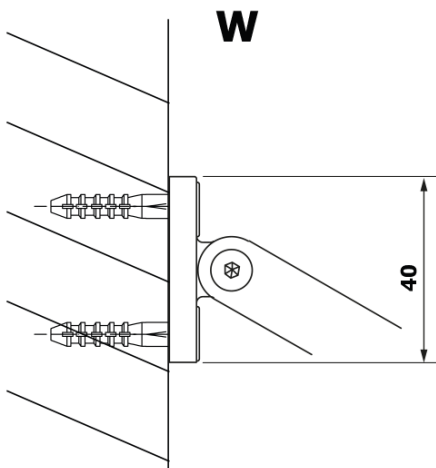

Order code: GX2670

Basic information

Brand: Gelco
Series: VARIO

Size

Width: 700 mm
Height: 2000 mm

Properties

Profile colour: Black matt
Shape: Single-wall fixed screen
Glass colour: HPL laminate
Board thickness: 8 mm
Weight / Piece: 16.95 kg
Warranty: 2 years

Technical sheet

MODEL	A
GX2670	685-700
GX2680	785-800
GX2690	885-900
GX2610	985-1000

MODEL	A
GX2670	685-700
GX2680	785-800
GX2690	885-900
GX2610	985-1000
GX2611	1085-1100
GX2612	1185-1200
GX2613	1285-1300