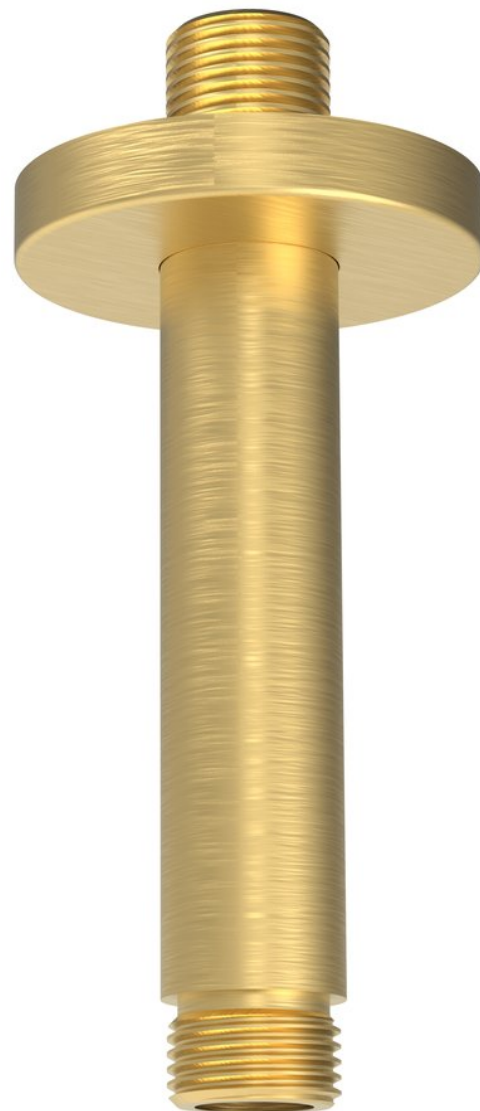

Ceiling shower spout, round, 200mm, gold matt

Order code: 1205-05GB

Basic information

Brand: Sapho

Size

Length: 200 mm

Height: 200 mm

Properties

Colour: Gold matt

Material: Brass

Shape: Circular

Installation: Overhead

Weight / Piece: 0.2 kg

Packaging: 1 Piece

Warranty: 2 years

Technical sheet