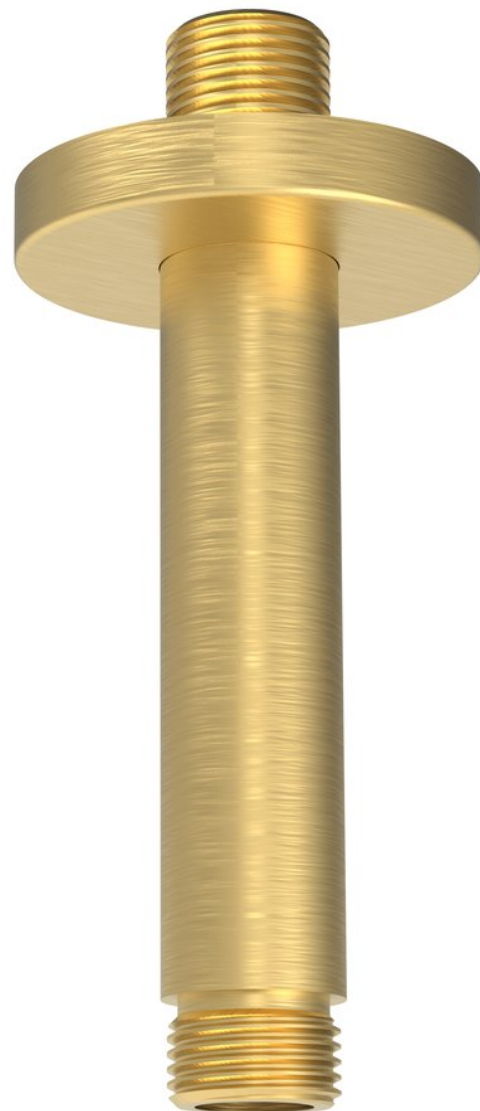

## Ceiling shower spout, round, 200mm, gold matt

**Order code:** 1205-05GB

### Size

**Length:** 200 mm

**Height:** 200 mm

### Properties

**Colour:** Gold matt

**Material:** Brass

**Shape:** Circular

**Installation:** Overhead

**Weight / Piece:** 0.2 kg

**Packaging:** 1 Piece

**Warranty:** 2 years