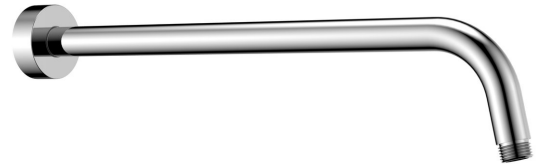

## Shower Spout round, 400mm, chrome

**Order code:** BR401

### Size

**Length:** 400 mm

**Height:** 86 mm

**Depth:** 400 mm

### Properties

**Colour:** Chrome

**Material:** Brass

**Shape:** Circular

**Installation:** Wall-mounted

**Weight / Piece:** 0.41 kg

**Packaging:** 1 Piece

**Warranty:** 2 years