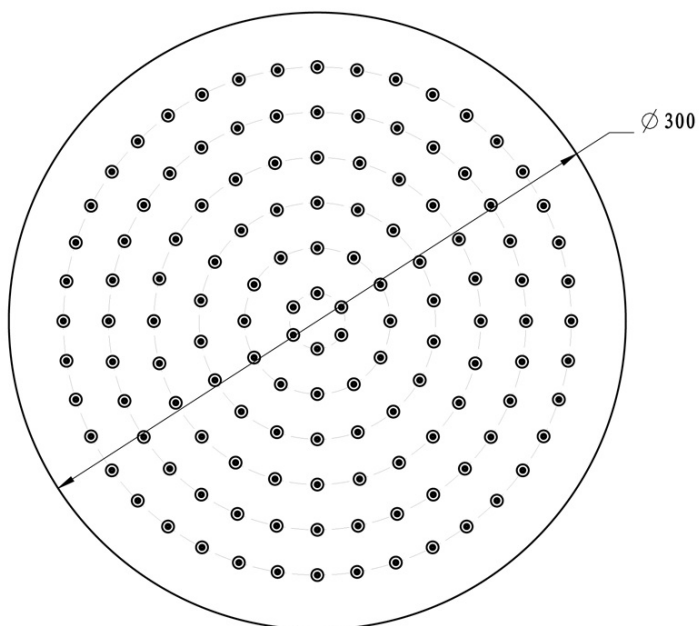

Concealed Shower Set with Thermostatic Mixer Tap,
Installation Box, 2 Outlets, black matt