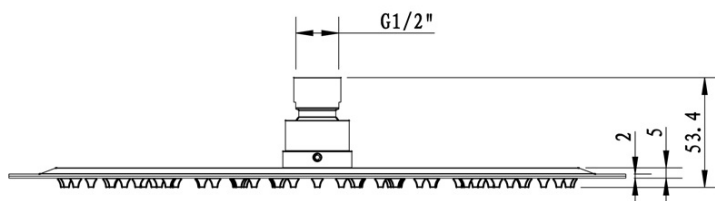

## Properties

**Colour:** Black matt  
**Material:** Brass  
**Shape:** Circular  
**Installation:** Concealed  
**Type of control:** Thermostat  
**Type of diverter:** Rotary  
**Shower functions:** Rain  
**Equipment:** AntiCalc, Anti-twist system, 2 outlets  
**Weight / Piece:** 6.419 kg  
**Packaging:** 6 Piece  
**Warranty:** 6 years

## Spare parts

Replacement Thermostatic Cartridge (Order code: KU436)

Concealed Shower Set with Thermostatic Mixer Tap,  
Installation Box, 2 Outlets, black matt

Technical sheet

Concealed Shower Set with Thermostatic Mixer Tap,  
Installation Box, 2 Outlets, black matt

Concealed Shower Set with Thermostatic Mixer Tap,  
Installation Box, 2 Outlets, black matt

**Concealed Shower Set with Thermostatic Mixer Tap,  
Installation Box, 2 Outlets, black matt**

Concealed Shower Set with Thermostatic Mixer Tap,  
Installation Box, 2 Outlets, black matt