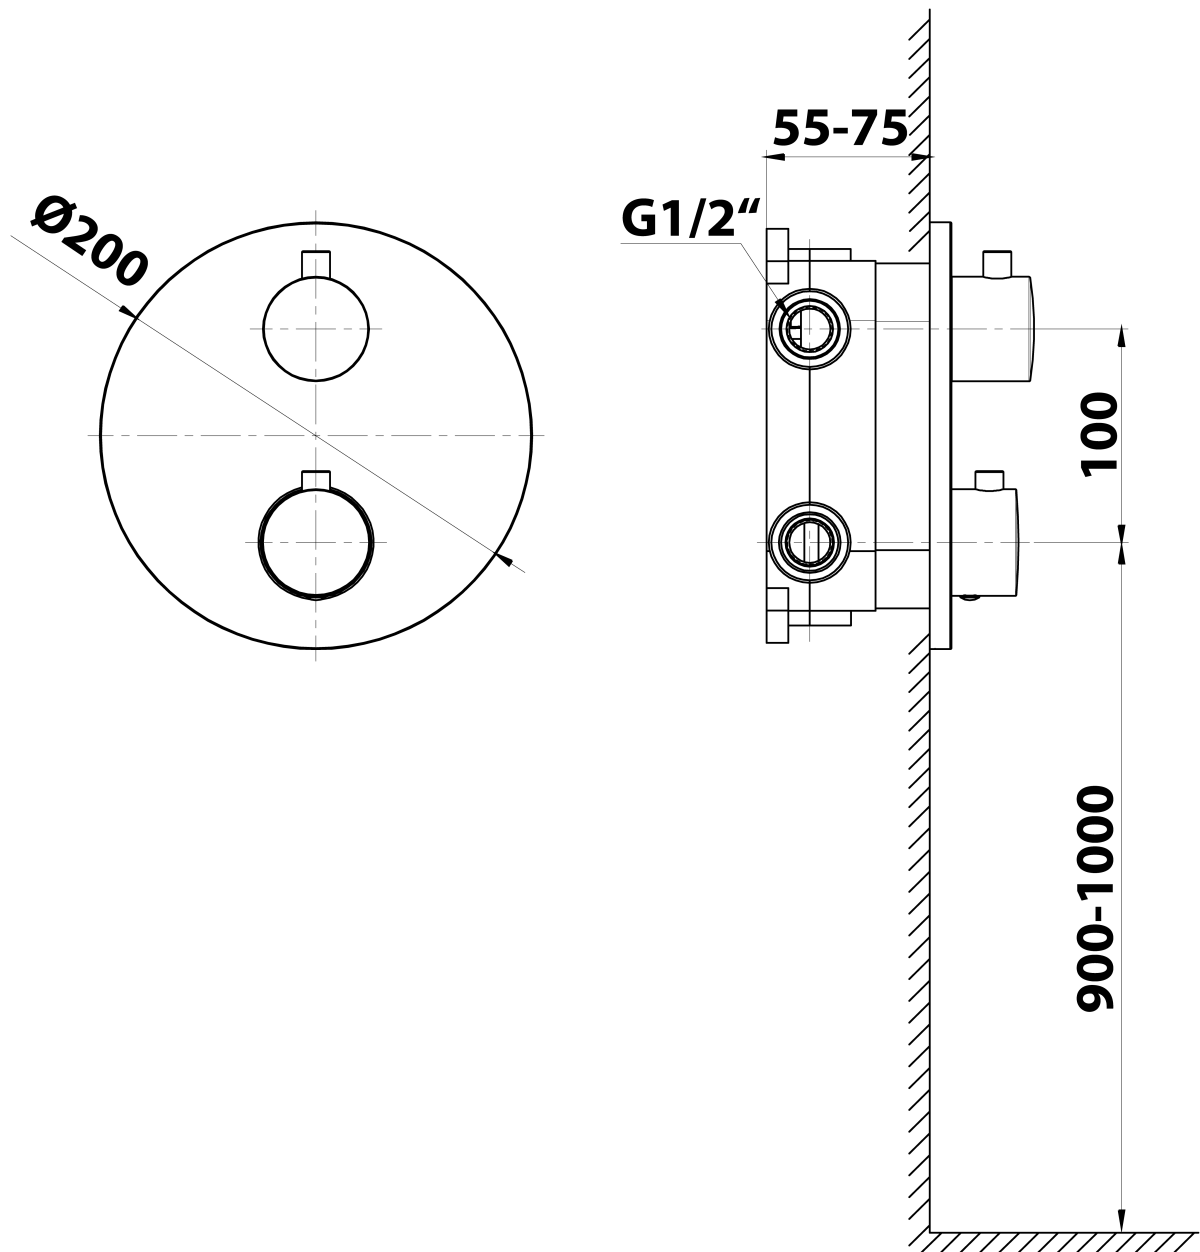

Concealed Shower Set with Thermostatic Mixer Tap, Installation Box, 2 Outlets, black matt

 **SAPHO**

Order code: RH399B-01

Basic information

Brand: Sapho
Series: SOLARIS

Properties

Colour: Black matt
Material: Brass
Shape: Circular
Installation: Concealed
Type of control: Thermostat
Type of diverter: Rotary
Shower functions: Rain
Equipment: AntiCalc, Anti-twist system, 2 outlets
Weight / Piece: 6.419 kg
Packaging: 6 Piece
Warranty: 6 years

Spare parts

Replacement Thermostatic Cartridge (Order code: KU436)

Concealed Shower Set with Thermostatic Mixer Tap,
Installation Box, 2 Outlets, black matt

Technical sheet

Concealed Shower Set with Thermostatic Mixer Tap,
Installation Box, 2 Outlets, black matt

Concealed Shower Set with Thermostatic Mixer Tap,
Installation Box, 2 Outlets, black matt

Concealed Shower Set with Thermostatic Mixer Tap,
Installation Box, 2 Outlets, black matt

Concealed Shower Set with Thermostatic Mixer Tap,
Installation Box, 2 Outlets, black matt

Concealed Shower Set with Thermostatic Mixer Tap,
Installation Box, 2 Outlets, black matt