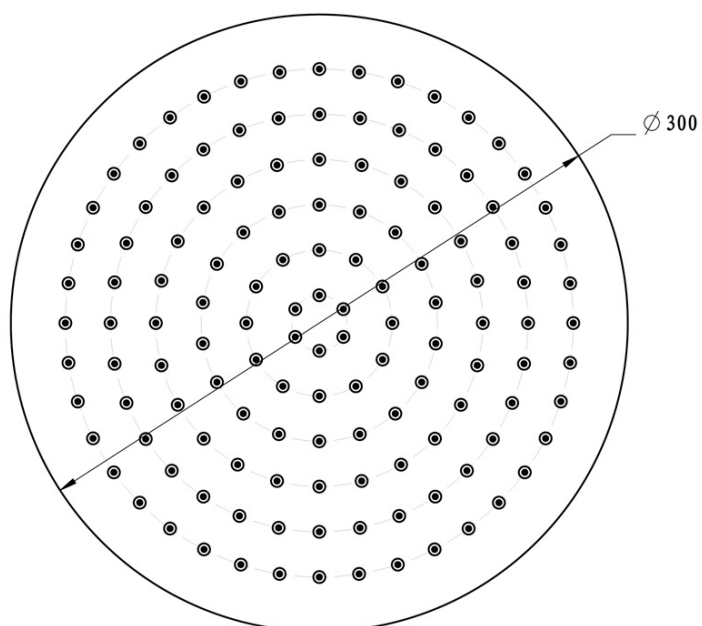

Concealed Shower Set with Thermostatic Mixer Tap, Installation Box, 2 Outlets, black matt

 **SAPHO**

Order code: RH399B-01

Basic information

Brand: Sapho
Series: SOLARIS

Properties

Colour: Black matt
Material: Brass
Shape: Circular
Installation: Concealed
Type of control: Thermostat
Type of diverter: Rotary
Shower functions: Rain
Equipment: AntiCalc, Anti-twist system, 2 outlets
Weight / Piece: 6.419 kg
Packaging: 6 Piece
Warranty: 6 years

Spare parts

Replacement Thermostatic Cartridge (Order code: KU436)

Concealed Shower Set with Thermostatic Mixer Tap,
Installation Box, 2 Outlets, black matt

Technical sheet

Concealed Shower Set with Thermostatic Mixer Tap,
Installation Box, 2 Outlets, black matt

Concealed Shower Set with Thermostatic Mixer Tap,
Installation Box, 2 Outlets, black matt

Concealed Shower Set with Thermostatic Mixer Tap,
Installation Box, 2 Outlets, black matt

Concealed Shower Set with Thermostatic Mixer Tap,
Installation Box, 2 Outlets, black matt