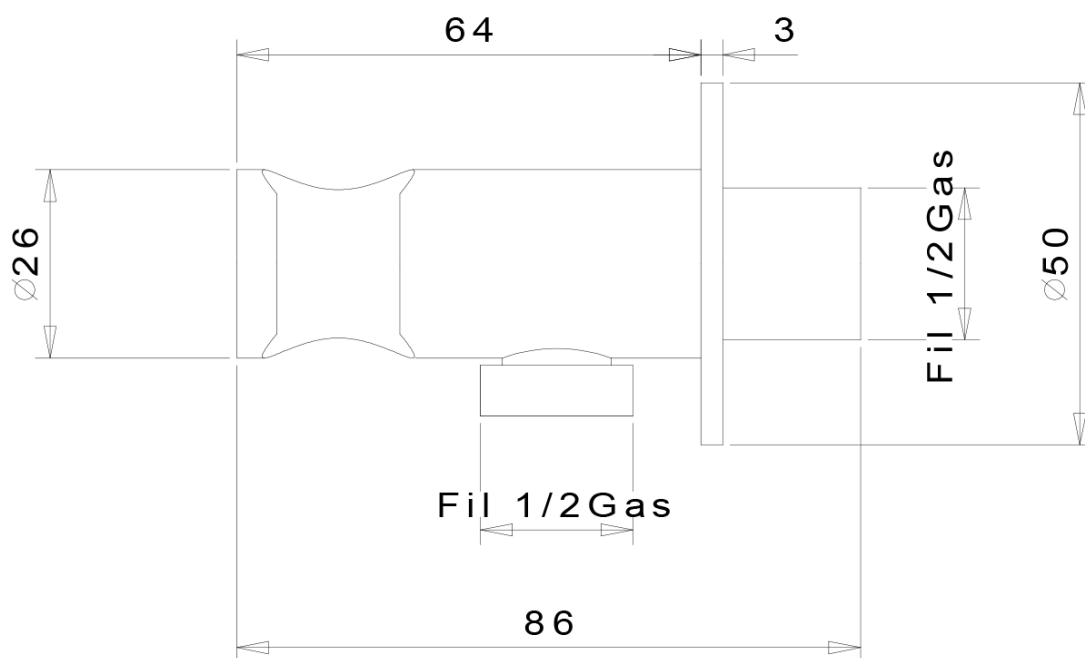

Concealed Shower Set with Thermostatic Mixer Tap, Installation Box, 2 Outlets, black matt

 **SAPHO**

Order code: RH399B-01

Basic information

Brand: Sapho
Series: SOLARIS

Properties

Colour: Black matt
Material: Brass
Shape: Circular
Installation: Concealed
Type of control: Thermostat
Type of diverter: Rotary
Shower functions: Rain
Equipment: AntiCalc, Anti-twist system, 2 outlets
Weight / Piece: 6.419 kg
Packaging: 6 Piece
Warranty: 6 years

Spare parts

Replacement Thermostatic Cartridge (Order code: KU436)

Concealed Shower Set with Thermostatic Mixer Tap,
Installation Box, 2 Outlets, black matt

Technical sheet

Concealed Shower Set with Thermostatic Mixer Tap,
Installation Box, 2 Outlets, black matt

Concealed Shower Set with Thermostatic Mixer Tap,
Installation Box, 2 Outlets, black matt

Concealed Shower Set with Thermostatic Mixer Tap,
Installation Box, 2 Outlets, black matt

Concealed Shower Set with Thermostatic Mixer Tap,
Installation Box, 2 Outlets, black matt