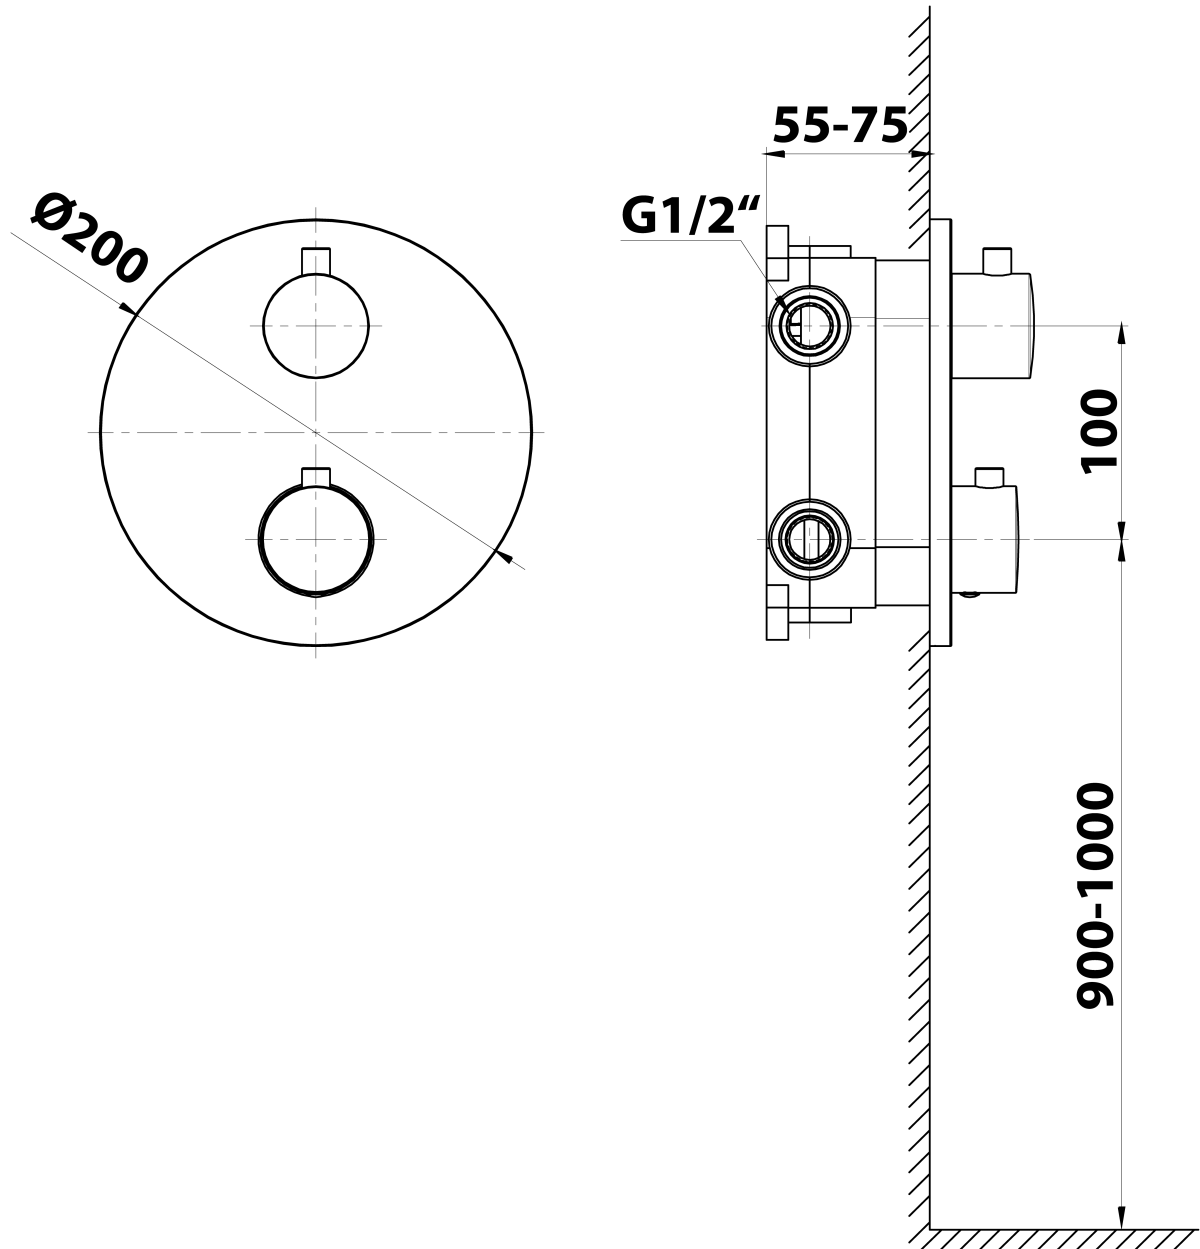

Concealed Shower Set with Thermostatic Mixer Tap, Installation Box, 2 Outlets, black matt

 **SAPHO**

Order code: RH399B-01

Basic information

Brand: Sapho
Series: SOLARIS

Properties

Colour: Black matt
Material: Brass
Shape: Circular
Installation: Concealed
Type of control: Thermostat
Type of diverter: Rotary
Shower functions: Rain
Equipment: AntiCalc, Anti-twist system, 2 outlets
Weight / Piece: 6.419 kg
Packaging: 6 Piece
Warranty: 6 years

Spare parts

Replacement Thermostatic Cartridge (Order code: KU436)

Concealed Shower Set with Thermostatic Mixer Tap,
Installation Box, 2 Outlets, black matt

Technical sheet

Concealed Shower Set with Thermostatic Mixer Tap,
Installation Box, 2 Outlets, black matt

Concealed Shower Set with Thermostatic Mixer Tap,
Installation Box, 2 Outlets, black matt

Concealed Shower Set with Thermostatic Mixer Tap,
Installation Box, 2 Outlets, black matt

Concealed Shower Set with Thermostatic Mixer Tap,
Installation Box, 2 Outlets, black matt