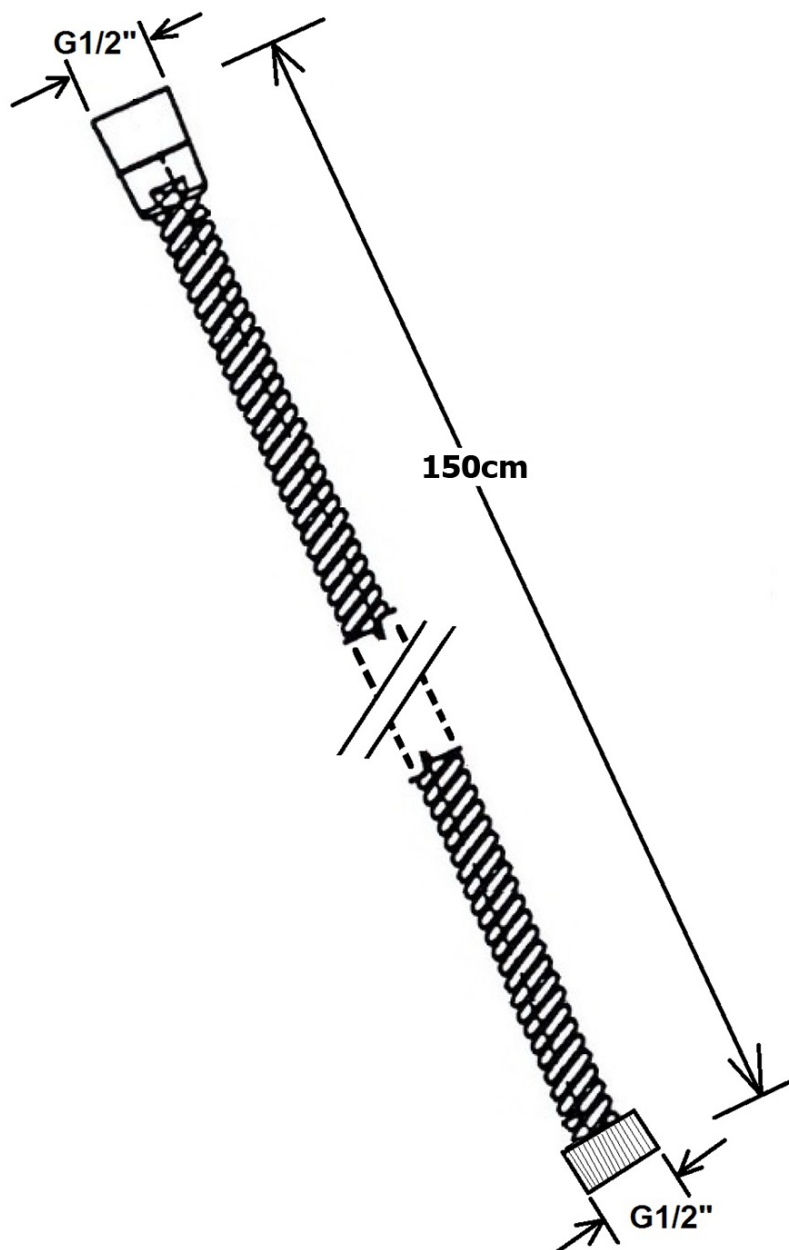

Concealed Shower Set with Thermostatic Mixer Tap, Installation Box, 2 Outlets, black matt

 **SAPHO**

Order code: RH399B-01

Basic information

Brand: Sapho
Series: SOLARIS

Properties

Colour: Black matt
Material: Brass
Shape: Circular
Installation: Concealed
Type of control: Thermostat
Type of diverter: Rotary
Shower functions: Rain
Equipment: AntiCalc, Anti-twist system, 2 outlets
Weight / Piece: 6.419 kg
Packaging: 6 Piece
Warranty: 6 years

Spare parts

Replacement Thermostatic Cartridge (Order code: KU436)

Concealed Shower Set with Thermostatic Mixer Tap,
Installation Box, 2 Outlets, black matt

Technical sheet

Concealed Shower Set with Thermostatic Mixer Tap,
Installation Box, 2 Outlets, black matt

Concealed Shower Set with Thermostatic Mixer Tap,
Installation Box, 2 Outlets, black matt

Concealed Shower Set with Thermostatic Mixer Tap,
Installation Box, 2 Outlets, black matt

Concealed Shower Set with Thermostatic Mixer Tap,
Installation Box, 2 Outlets, black matt