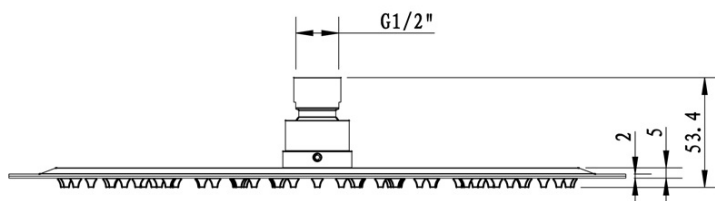

Concealed Shower Set with Thermostatic Mixer Tap, Installation Box, 2 Outlets, black matt

 **SAPHO**

Order code: RH399B-01

Basic information

Brand: Sapho
Series: SOLARIS

Properties

Colour: Black matt
Material: Brass
Shape: Circular
Installation: Concealed
Type of control: Thermostat
Type of diverter: Rotary
Shower functions: Rain
Equipment: AntiCalc, Anti-twist system, 2 outlets
Weight / Piece: 6.419 kg
Packaging: 6 Piece
Warranty: 6 years

Spare parts

Replacement Thermostatic Cartridge (Order code: KU436)

Concealed Shower Set with Thermostatic Mixer Tap,
Installation Box, 2 Outlets, black matt

Technical sheet

Concealed Shower Set with Thermostatic Mixer Tap,
Installation Box, 2 Outlets, black matt

Concealed Shower Set with Thermostatic Mixer Tap,
Installation Box, 2 Outlets, black matt

Concealed Shower Set with Thermostatic Mixer Tap,
Installation Box, 2 Outlets, black matt

Concealed Shower Set with Thermostatic Mixer Tap,
Installation Box, 2 Outlets, black matt