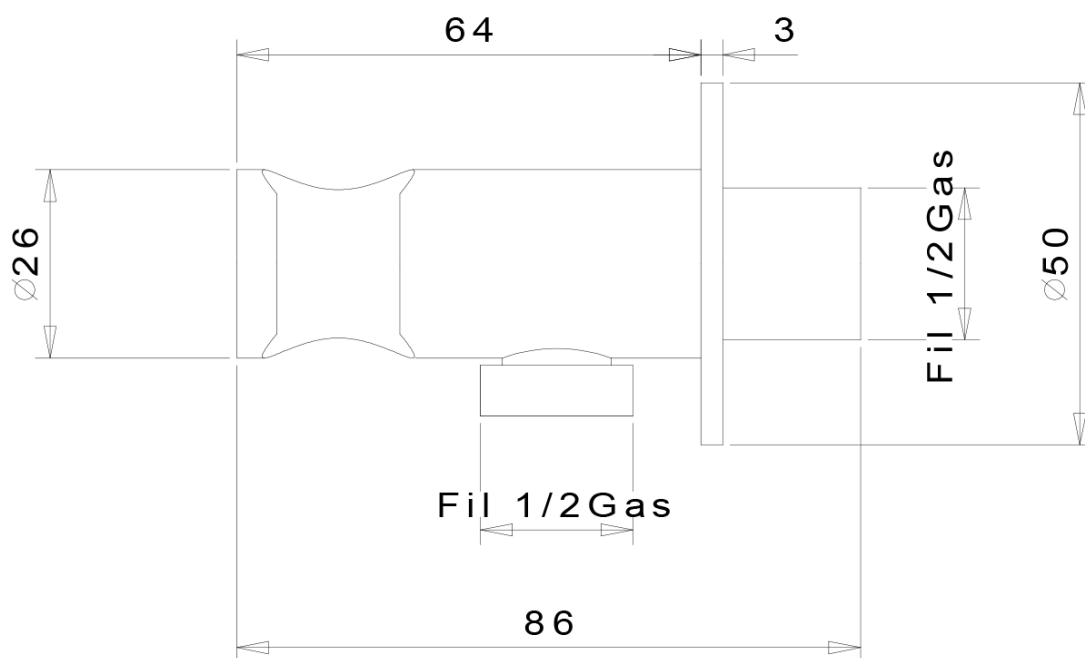

Concealed Shower Set with Thermostatic Mixer Tap, Installation Box, 2 Outlets, black matt

 **SAPHO**

Order code: RH399B-01

Basic information

Brand: Sapho
Series: SOLARIS

Properties

Colour: Black matt
Material: Brass
Shape: Circular
Installation: Concealed
Type of control: Thermostat
Type of diverter: Rotary
Shower functions: Rain
Equipment: AntiCalc, Anti-twist system, 2 outlets
Weight / Piece: 6.419 kg
Packaging: 6 Piece
Warranty: 6 years

Spare parts

Replacement Thermostatic Cartridge (Order code: KU436)

Concealed Shower Set with Thermostatic Mixer Tap,
Installation Box, 2 Outlets, black matt

Technical sheet

Concealed Shower Set with Thermostatic Mixer Tap,
Installation Box, 2 Outlets, black matt

Concealed Shower Set with Thermostatic Mixer Tap,
Installation Box, 2 Outlets, black matt

Concealed Shower Set with Thermostatic Mixer Tap,
Installation Box, 2 Outlets, black matt

Concealed Shower Set with Thermostatic Mixer Tap,
Installation Box, 2 Outlets, black matt

Concealed Shower Set with Thermostatic Mixer Tap,
Installation Box, 2 Outlets, black matt