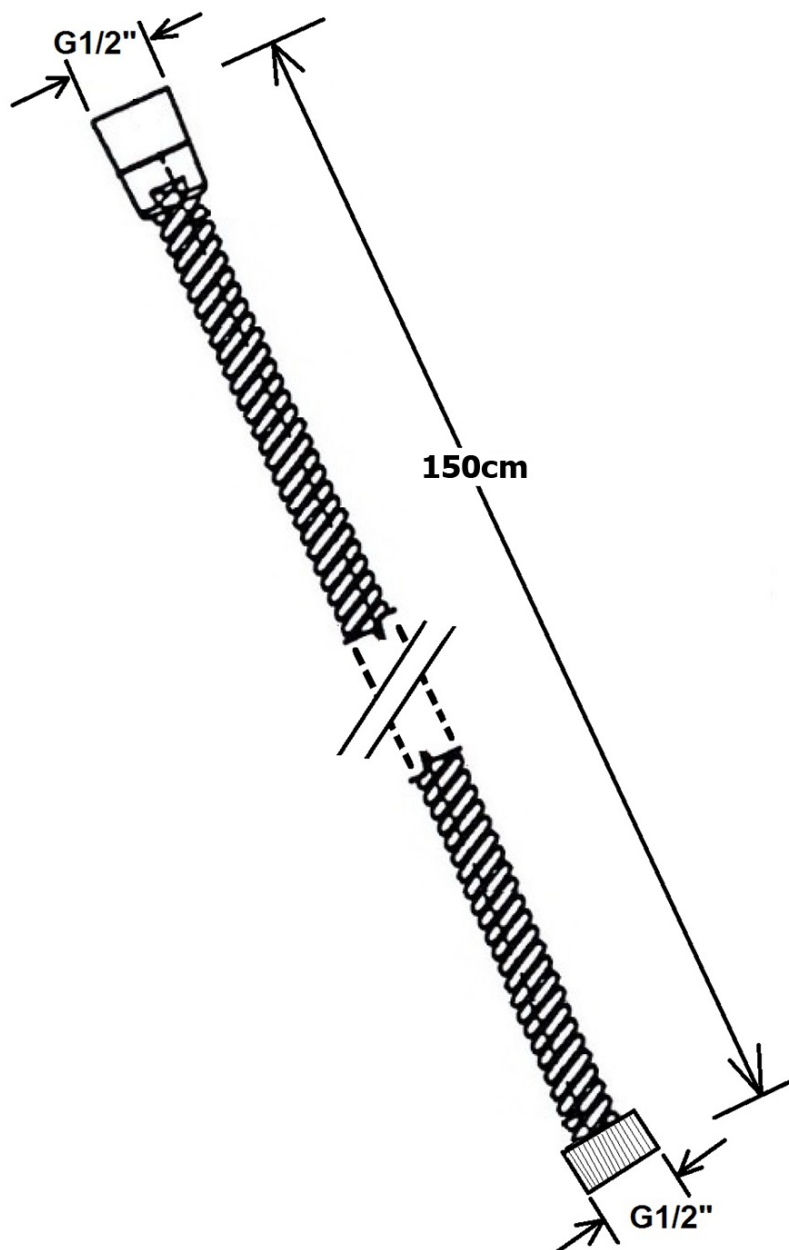

Concealed Shower Set with Thermostatic Mixer Tap, Installation Box, 2 Outlets, black matt

 **SAPHO**

Order code: RH399B-01

Basic information

Brand: Sapho
Series: SOLARIS

Properties

Colour: Black matt
Material: Brass
Shape: Circular
Installation: Concealed
Type of control: Thermostat
Type of diverter: Rotary
Shower functions: Rain
Equipment: AntiCalc, Anti-twist system, 2 outlets
Weight / Piece: 6.419 kg
Packaging: 6 Piece
Warranty: 6 years

Spare parts

Replacement Thermostatic Cartridge (Order code: KU436)

Concealed Shower Set with Thermostatic Mixer Tap,
Installation Box, 2 Outlets, black matt

Technical sheet

Concealed Shower Set with Thermostatic Mixer Tap,
Installation Box, 2 Outlets, black matt

Concealed Shower Set with Thermostatic Mixer Tap,
Installation Box, 2 Outlets, black matt

Concealed Shower Set with Thermostatic Mixer Tap,
Installation Box, 2 Outlets, black matt

Concealed Shower Set with Thermostatic Mixer Tap,
Installation Box, 2 Outlets, black matt

Concealed Shower Set with Thermostatic Mixer Tap,
Installation Box, 2 Outlets, black matt