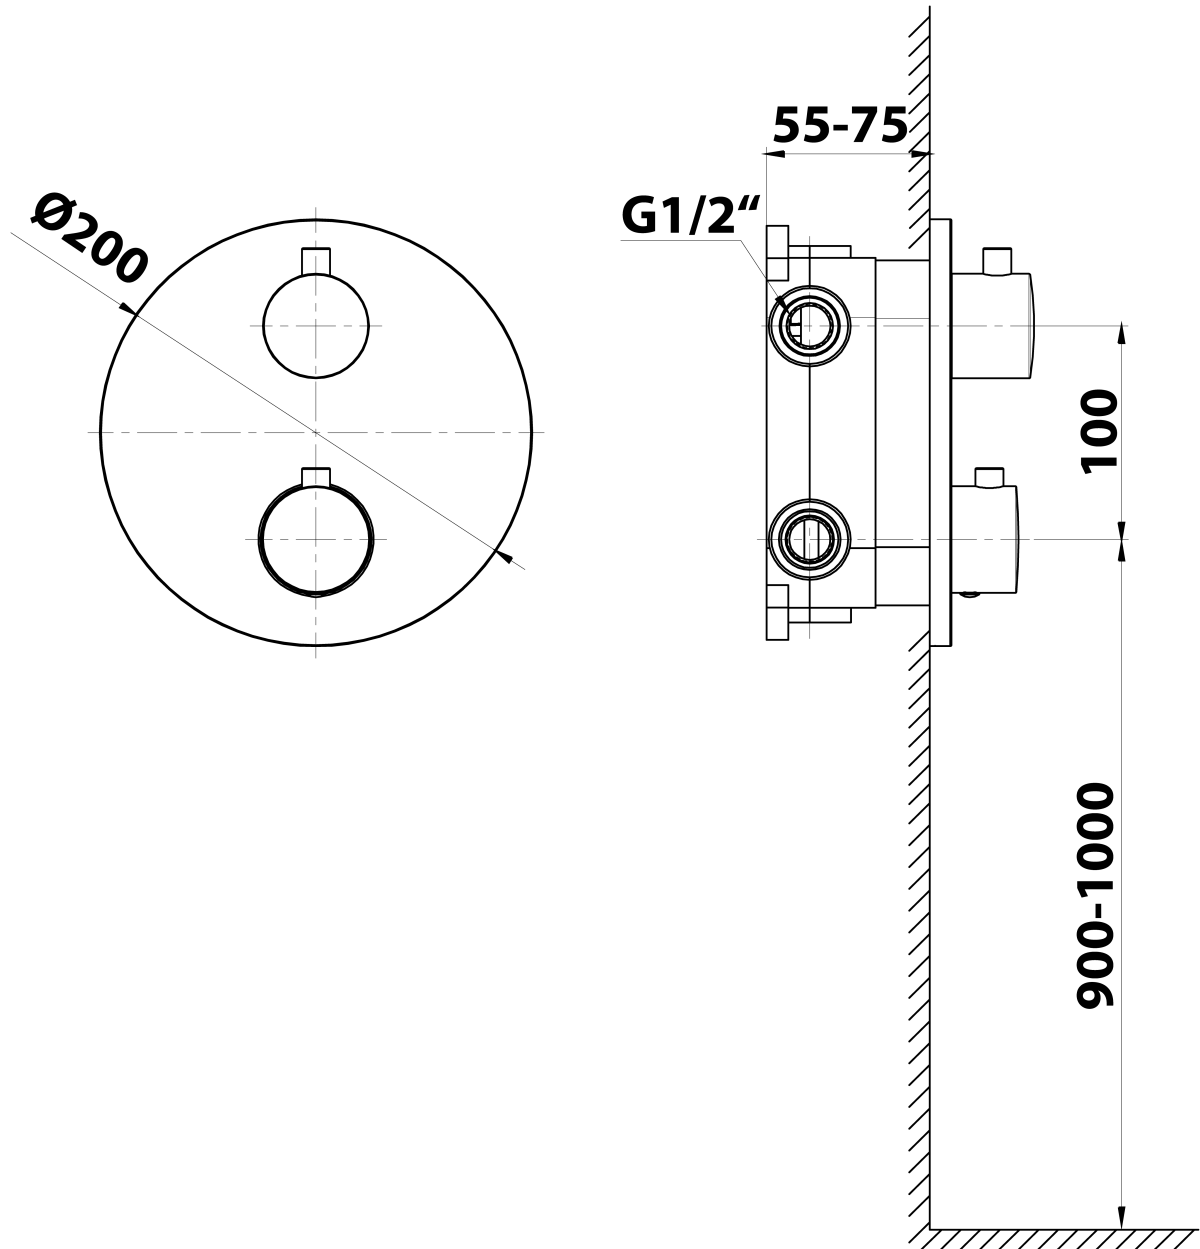

Concealed Shower Set with Thermostatic Mixer Tap, Installation Box, 2 Outlets, black matt

 **SAPHO**

Order code: RH399B-01

Basic information

Brand: Sapho
Series: SOLARIS

Properties

Colour: Black matt
Material: Brass
Shape: Circular
Installation: Concealed
Type of control: Thermostat
Type of diverter: Rotary
Shower functions: Rain
Equipment: AntiCalc, Anti-twist system, 2 outlets
Weight / Piece: 6.419 kg
Packaging: 6 Piece
Warranty: 6 years

Spare parts

Replacement Thermostatic Cartridge (Order code: KU436)

Concealed Shower Set with Thermostatic Mixer Tap,
Installation Box, 2 Outlets, black matt

Technical sheet

Concealed Shower Set with Thermostatic Mixer Tap,
Installation Box, 2 Outlets, black matt

Concealed Shower Set with Thermostatic Mixer Tap,
Installation Box, 2 Outlets, black matt

Concealed Shower Set with Thermostatic Mixer Tap,
Installation Box, 2 Outlets, black matt

Concealed Shower Set with Thermostatic Mixer Tap,
Installation Box, 2 Outlets, black matt

Concealed Shower Set with Thermostatic Mixer Tap,
Installation Box, 2 Outlets, black matt