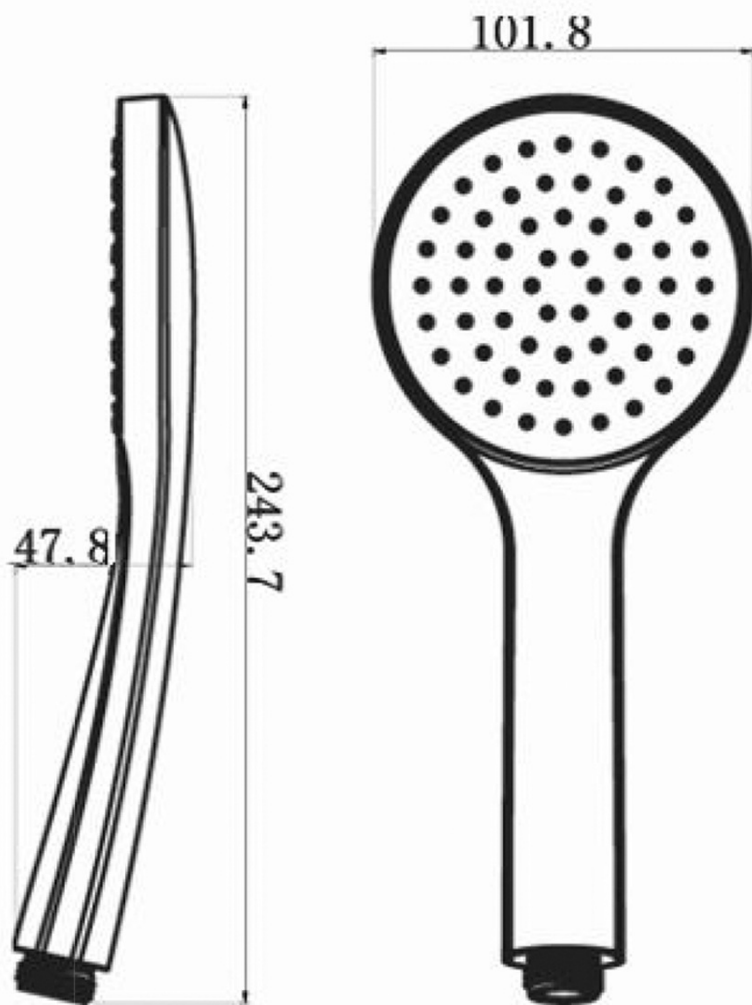

Concealed Shower Set with Thermostatic Mixer Tap, Installation Box, 2 Outlets, black matt

 **SAPHO**

Order code: RH399B-01

Basic information

Brand: Sapho
Series: SOLARIS

Properties

Colour: Black matt
Material: Brass
Shape: Circular
Installation: Concealed
Type of control: Thermostat
Type of diverter: Rotary
Shower functions: Rain
Equipment: AntiCalc, Anti-twist system, 2 outlets
Weight / Piece: 6.419 kg
Packaging: 6 Piece
Warranty: 6 years

Spare parts

Replacement Thermostatic Cartridge (Order code: KU436)

Concealed Shower Set with Thermostatic Mixer Tap,
Installation Box, 2 Outlets, black matt

Technical sheet

Concealed Shower Set with Thermostatic Mixer Tap,
Installation Box, 2 Outlets, black matt

Concealed Shower Set with Thermostatic Mixer Tap,
Installation Box, 2 Outlets, black matt

Concealed Shower Set with Thermostatic Mixer Tap,
Installation Box, 2 Outlets, black matt

Concealed Shower Set with Thermostatic Mixer Tap,
Installation Box, 2 Outlets, black matt

Concealed Shower Set with Thermostatic Mixer Tap,
Installation Box, 2 Outlets, black matt