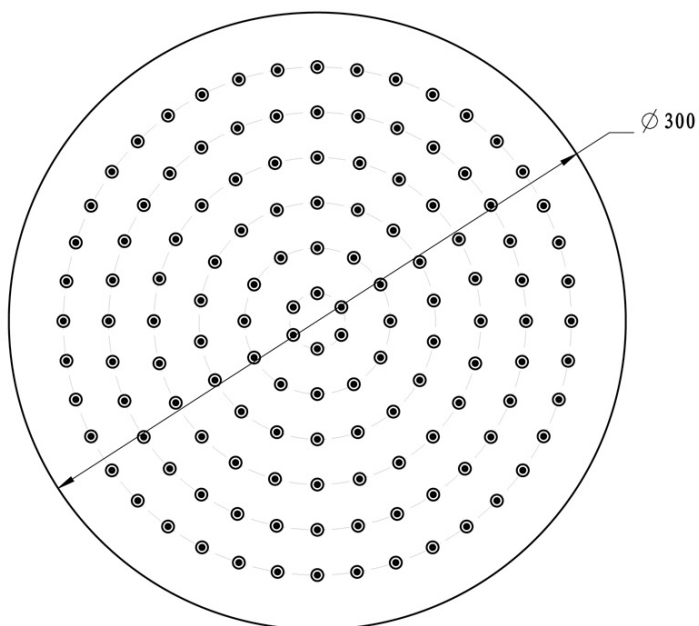

Concealed Shower Set with Thermostatic Mixer Tap, Installation Box, 2 Outlets, black matt

 **SAPHO**

Order code: RH399B-01

Basic information

Brand: Sapho
Series: SOLARIS

Properties

Colour: Black matt
Material: Brass
Shape: Circular
Installation: Concealed
Type of control: Thermostat
Type of diverter: Rotary
Shower functions: Rain
Equipment: AntiCalc, Anti-twist system, 2 outlets
Weight / Piece: 6.419 kg
Packaging: 6 Piece
Warranty: 6 years

Spare parts

Replacement Thermostatic Cartridge (Order code: KU436)

Concealed Shower Set with Thermostatic Mixer Tap,
Installation Box, 2 Outlets, black matt

Technical sheet

Concealed Shower Set with Thermostatic Mixer Tap,
Installation Box, 2 Outlets, black matt

Concealed Shower Set with Thermostatic Mixer Tap,
Installation Box, 2 Outlets, black matt

Concealed Shower Set with Thermostatic Mixer Tap,
Installation Box, 2 Outlets, black matt

Concealed Shower Set with Thermostatic Mixer Tap,
Installation Box, 2 Outlets, black matt