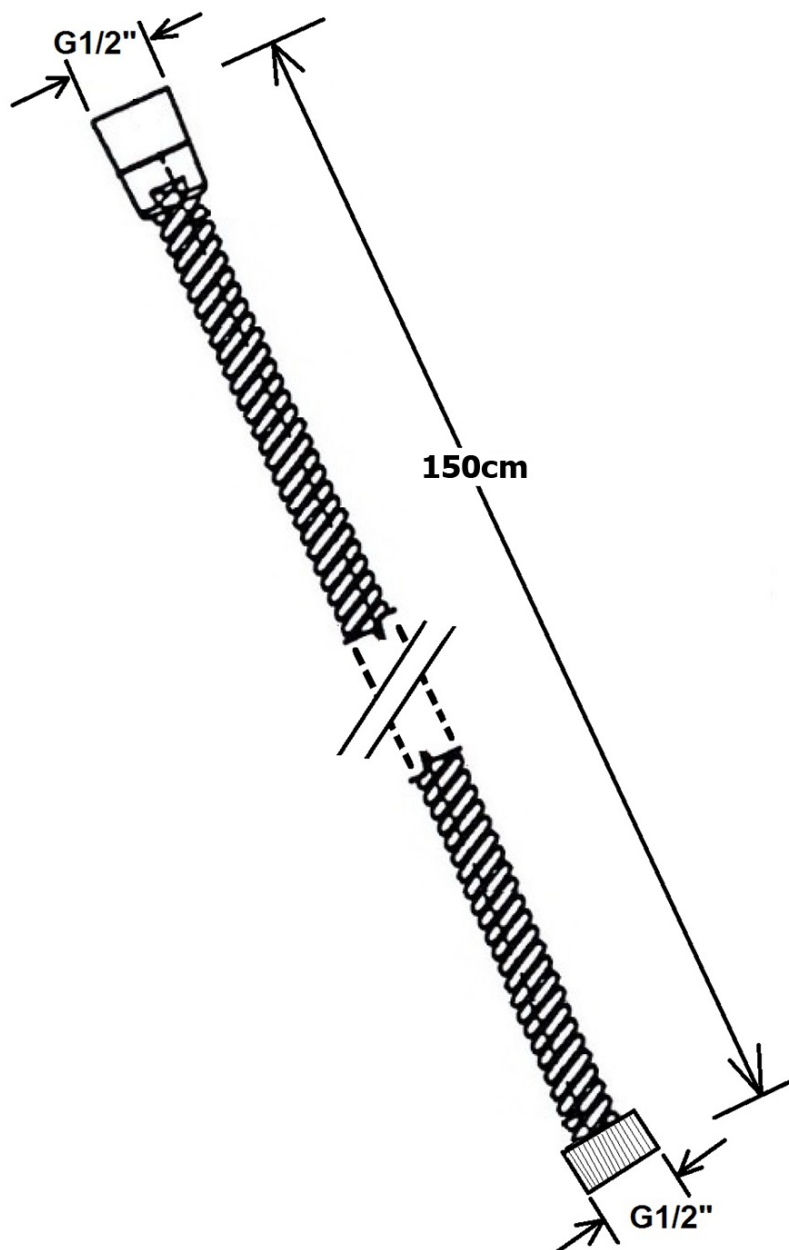

Concealed Shower Set with Thermostatic Mixer Tap, Installation Box, 2 Outlets, black matt

Order code: RH399B-01

Basic information

Brand: Sapho
Series: SOLARIS

Properties

Colour: Black matt
Material: Brass
Shape: Circular
Installation: Concealed
Type of control: Thermostat
Type of diverter: Rotary
Shower functions: Rain
Equipment: AntiCalc, Anti-twist system, 2 outlets
Weight / Piece: 6.419 kg
Packaging: 6 Piece
Warranty: 6 years

Spare parts

Replacement Thermostatic Cartridge (Order code: KU436)

Concealed Shower Set with Thermostatic Mixer Tap,
Installation Box, 2 Outlets, black matt

Technical sheet

Concealed Shower Set with Thermostatic Mixer Tap,
Installation Box, 2 Outlets, black matt

Concealed Shower Set with Thermostatic Mixer Tap,
Installation Box, 2 Outlets, black matt

Concealed Shower Set with Thermostatic Mixer Tap,
Installation Box, 2 Outlets, black matt

Concealed Shower Set with Thermostatic Mixer Tap,
Installation Box, 2 Outlets, black matt

Concealed Shower Set with Thermostatic Mixer Tap,
Installation Box, 2 Outlets, black matt