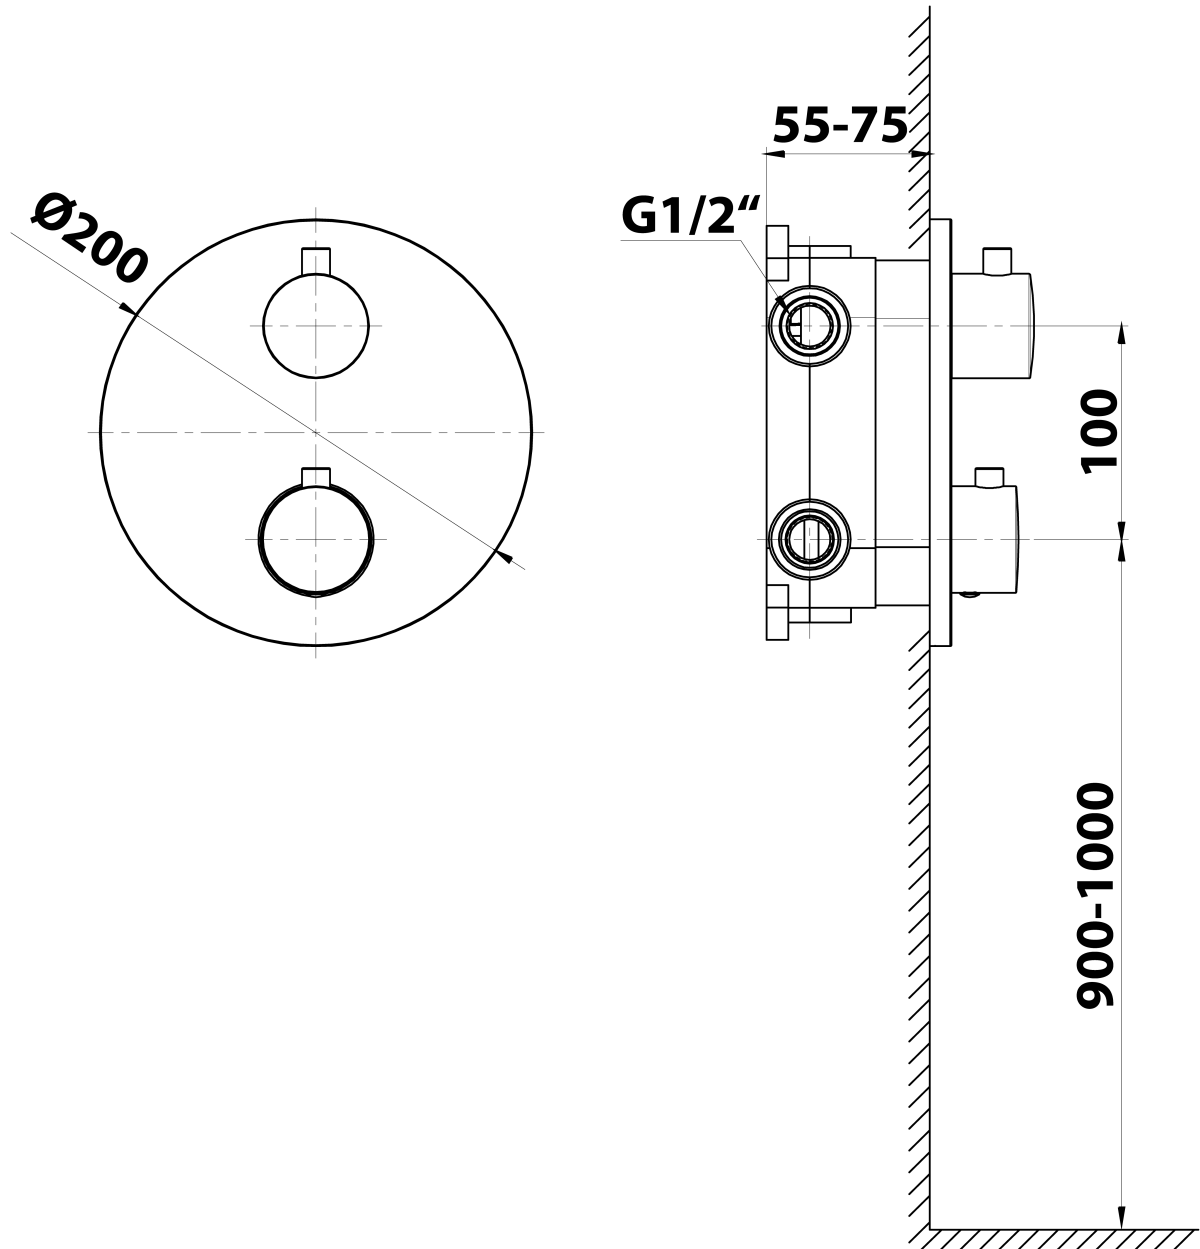

Concealed Shower Set with Thermostatic Mixer Tap, Installation Box, 2 Outlets, black matt

Order code: RH399B-01

Basic information

Brand: Sapho
Series: SOLARIS

Properties

Colour: Black matt
Material: Brass
Shape: Circular
Installation: Concealed
Type of control: Thermostat
Type of diverter: Rotary
Shower functions: Rain
Equipment: AntiCalc, Anti-twist system, 2 outlets
Weight / Piece: 6.419 kg
Packaging: 6 Piece
Warranty: 6 years

Spare parts

Replacement Thermostatic Cartridge (Order code: KU436)

Concealed Shower Set with Thermostatic Mixer Tap,
Installation Box, 2 Outlets, black matt

Technical sheet

Concealed Shower Set with Thermostatic Mixer Tap,
Installation Box, 2 Outlets, black matt

Concealed Shower Set with Thermostatic Mixer Tap,
Installation Box, 2 Outlets, black matt

Concealed Shower Set with Thermostatic Mixer Tap,
Installation Box, 2 Outlets, black matt

Concealed Shower Set with Thermostatic Mixer Tap,
Installation Box, 2 Outlets, black matt

Concealed Shower Set with Thermostatic Mixer Tap,
Installation Box, 2 Outlets, black matt