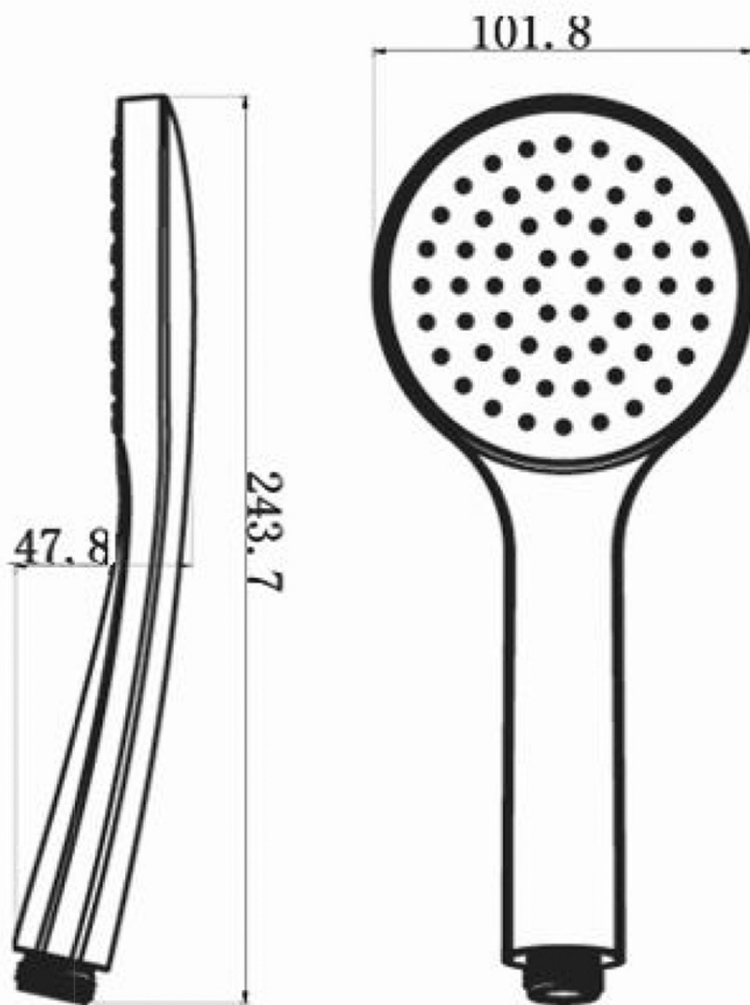

Concealed Shower Set with Thermostatic Mixer Tap, Installation Box, 2 Outlets, black matt

Order code: RH399B-01

Basic information

Brand: Sapho
Series: SOLARIS

Properties

Colour: Black matt
Material: Brass
Shape: Circular
Installation: Concealed
Type of control: Thermostat
Type of diverter: Rotary
Shower functions: Rain
Equipment: AntiCalc, Anti-twist system, 2 outlets
Weight / Piece: 6.419 kg
Packaging: 6 Piece
Warranty: 6 years

Spare parts

Replacement Thermostatic Cartridge (Order code: KU436)

Concealed Shower Set with Thermostatic Mixer Tap,
Installation Box, 2 Outlets, black matt

Technical sheet

Concealed Shower Set with Thermostatic Mixer Tap,
Installation Box, 2 Outlets, black matt

Concealed Shower Set with Thermostatic Mixer Tap,
Installation Box, 2 Outlets, black matt

Concealed Shower Set with Thermostatic Mixer Tap,
Installation Box, 2 Outlets, black matt

Concealed Shower Set with Thermostatic Mixer Tap,
Installation Box, 2 Outlets, black matt

Concealed Shower Set with Thermostatic Mixer Tap,
Installation Box, 2 Outlets, black matt