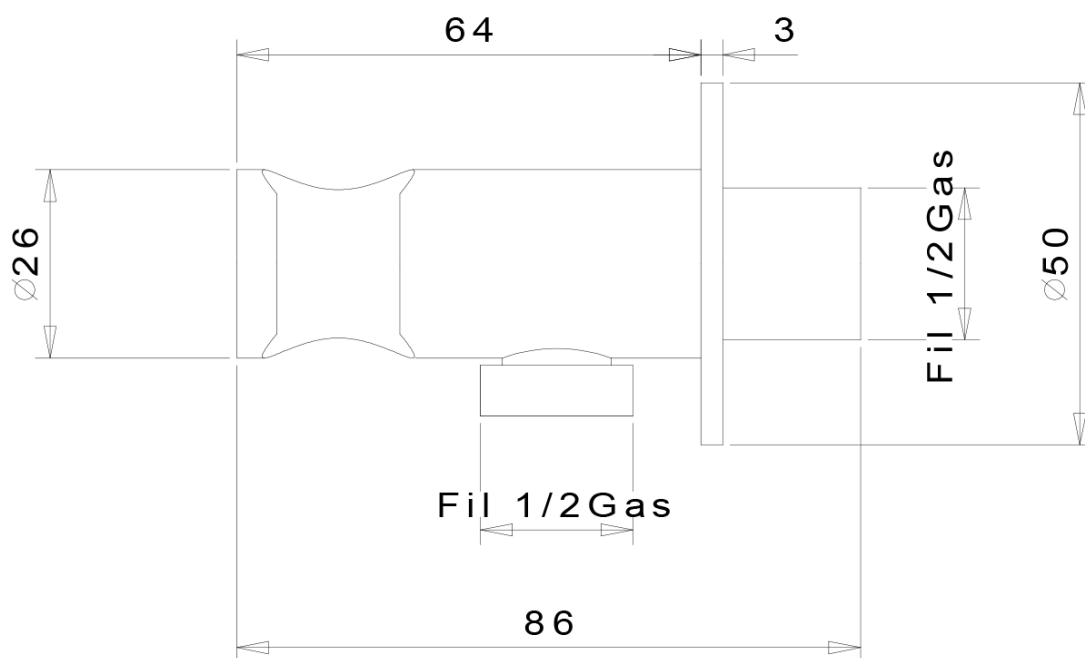

Concealed Shower Set with Thermostatic Mixer Tap, Installation Box, 2 Outlets, black matt

Order code: RH399B-01

Basic information

Brand: Sapho
Series: SOLARIS

Properties

Colour: Black matt
Material: Brass
Shape: Circular
Installation: Concealed
Type of control: Thermostat
Type of diverter: Rotary
Shower functions: Rain
Equipment: AntiCalc, Anti-twist system, 2 outlets
Weight / Piece: 6.419 kg
Packaging: 6 Piece
Warranty: 6 years

Spare parts

Replacement Thermostatic Cartridge (Order code: KU436)

Concealed Shower Set with Thermostatic Mixer Tap,
Installation Box, 2 Outlets, black matt

Technical sheet

Concealed Shower Set with Thermostatic Mixer Tap,
Installation Box, 2 Outlets, black matt

Concealed Shower Set with Thermostatic Mixer Tap,
Installation Box, 2 Outlets, black matt

Concealed Shower Set with Thermostatic Mixer Tap,
Installation Box, 2 Outlets, black matt

Concealed Shower Set with Thermostatic Mixer Tap,
Installation Box, 2 Outlets, black matt

Concealed Shower Set with Thermostatic Mixer Tap,
Installation Box, 2 Outlets, black matt