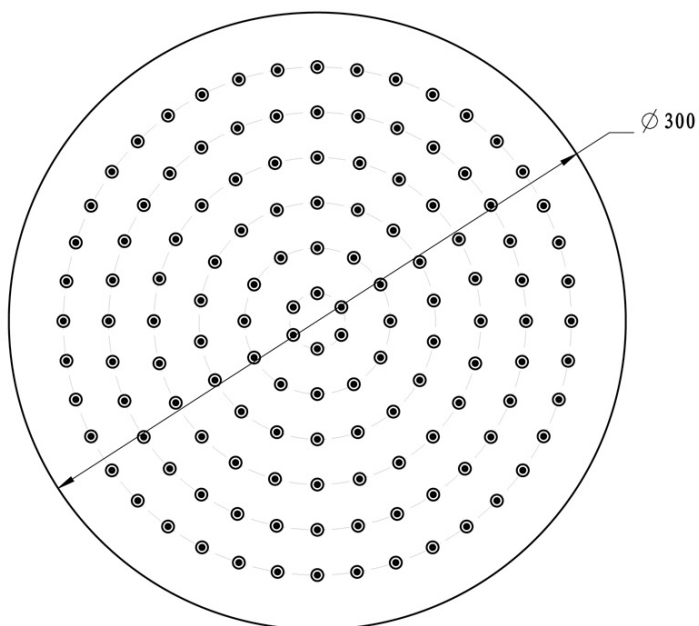

Concealed Shower Set with Thermostatic Mixer Tap, Installation Box, 2 Outlets, black matt

Order code: RH399B-01

Basic information

Brand: Sapho
Series: SOLARIS

Properties

Colour: Black matt
Material: Brass
Shape: Circular
Installation: Concealed
Type of control: Thermostat
Type of diverter: Rotary
Shower functions: Rain
Equipment: AntiCalc, Anti-twist system, 2 outlets
Weight / Piece: 6.419 kg
Packaging: 6 Piece
Warranty: 6 years

Spare parts

Replacement Thermostatic Cartridge (Order code: KU436)

Concealed Shower Set with Thermostatic Mixer Tap,
Installation Box, 2 Outlets, black matt

Technical sheet

Concealed Shower Set with Thermostatic Mixer Tap,
Installation Box, 2 Outlets, black matt

Concealed Shower Set with Thermostatic Mixer Tap,
Installation Box, 2 Outlets, black matt

Concealed Shower Set with Thermostatic Mixer Tap,
Installation Box, 2 Outlets, black matt

Concealed Shower Set with Thermostatic Mixer Tap,
Installation Box, 2 Outlets, black matt