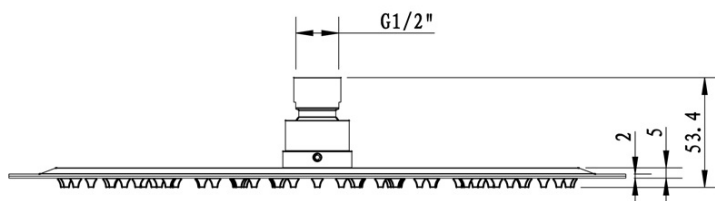

Concealed Shower Set with Thermostatic Mixer Tap, Installation Box, 2 Outlets, black matt

Order code: RH399B-01

Basic information

Brand: Sapho
Series: SOLARIS

Properties

Colour: Black matt
Material: Brass
Shape: Circular
Installation: Concealed
Type of control: Thermostat
Type of diverter: Rotary
Shower functions: Rain
Equipment: AntiCalc, Anti-twist system, 2 outlets
Weight / Piece: 6.419 kg
Packaging: 6 Piece
Warranty: 6 years

Spare parts

Replacement Thermostatic Cartridge (Order code: KU436)

Concealed Shower Set with Thermostatic Mixer Tap,
Installation Box, 2 Outlets, black matt

Technical sheet

Concealed Shower Set with Thermostatic Mixer Tap,
Installation Box, 2 Outlets, black matt

Concealed Shower Set with Thermostatic Mixer Tap,
Installation Box, 2 Outlets, black matt

Concealed Shower Set with Thermostatic Mixer Tap,
Installation Box, 2 Outlets, black matt

Concealed Shower Set with Thermostatic Mixer Tap,
Installation Box, 2 Outlets, black matt