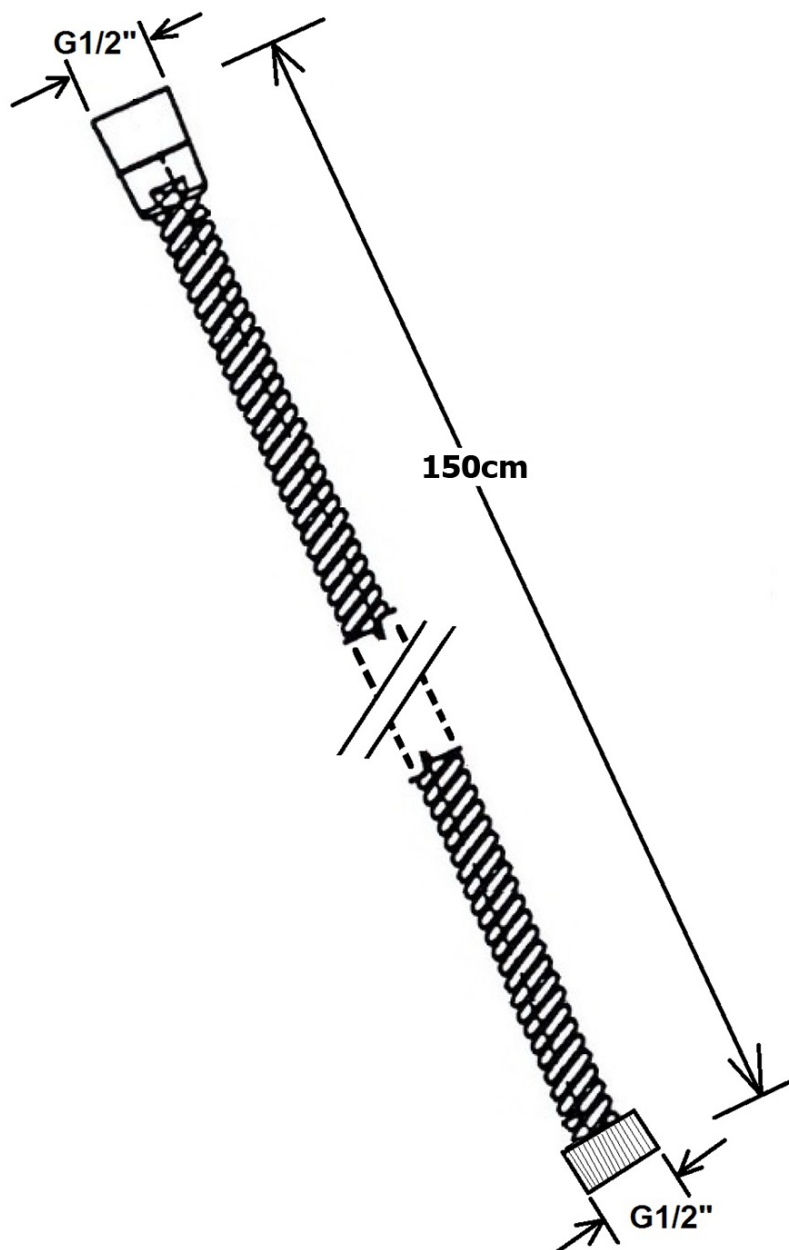

## Properties

**Colour:** Black matt  
**Material:** Brass  
**Shape:** Circular  
**Installation:** Concealed  
**Type of control:** Thermostat  
**Type of diverter:** Rotary  
**Shower functions:** Rain  
**Equipment:** AntiCalc, Anti-twist system, 2 outlets  
**Weight / Piece:** 6.419 kg  
**Packaging:** 6 Piece  
**Warranty:** 6 years

## Spare parts

Replacement Thermostatic Cartridge (Order code: KU436)

Concealed Shower Set with Thermostatic Mixer Tap,  
Installation Box, 2 Outlets, black matt

Technical sheet

Concealed Shower Set with Thermostatic Mixer Tap,  
Installation Box, 2 Outlets, black matt

Concealed Shower Set with Thermostatic Mixer Tap,  
Installation Box, 2 Outlets, black matt

**Concealed Shower Set with Thermostatic Mixer Tap,  
Installation Box, 2 Outlets, black matt**

Concealed Shower Set with Thermostatic Mixer Tap,  
Installation Box, 2 Outlets, black matt