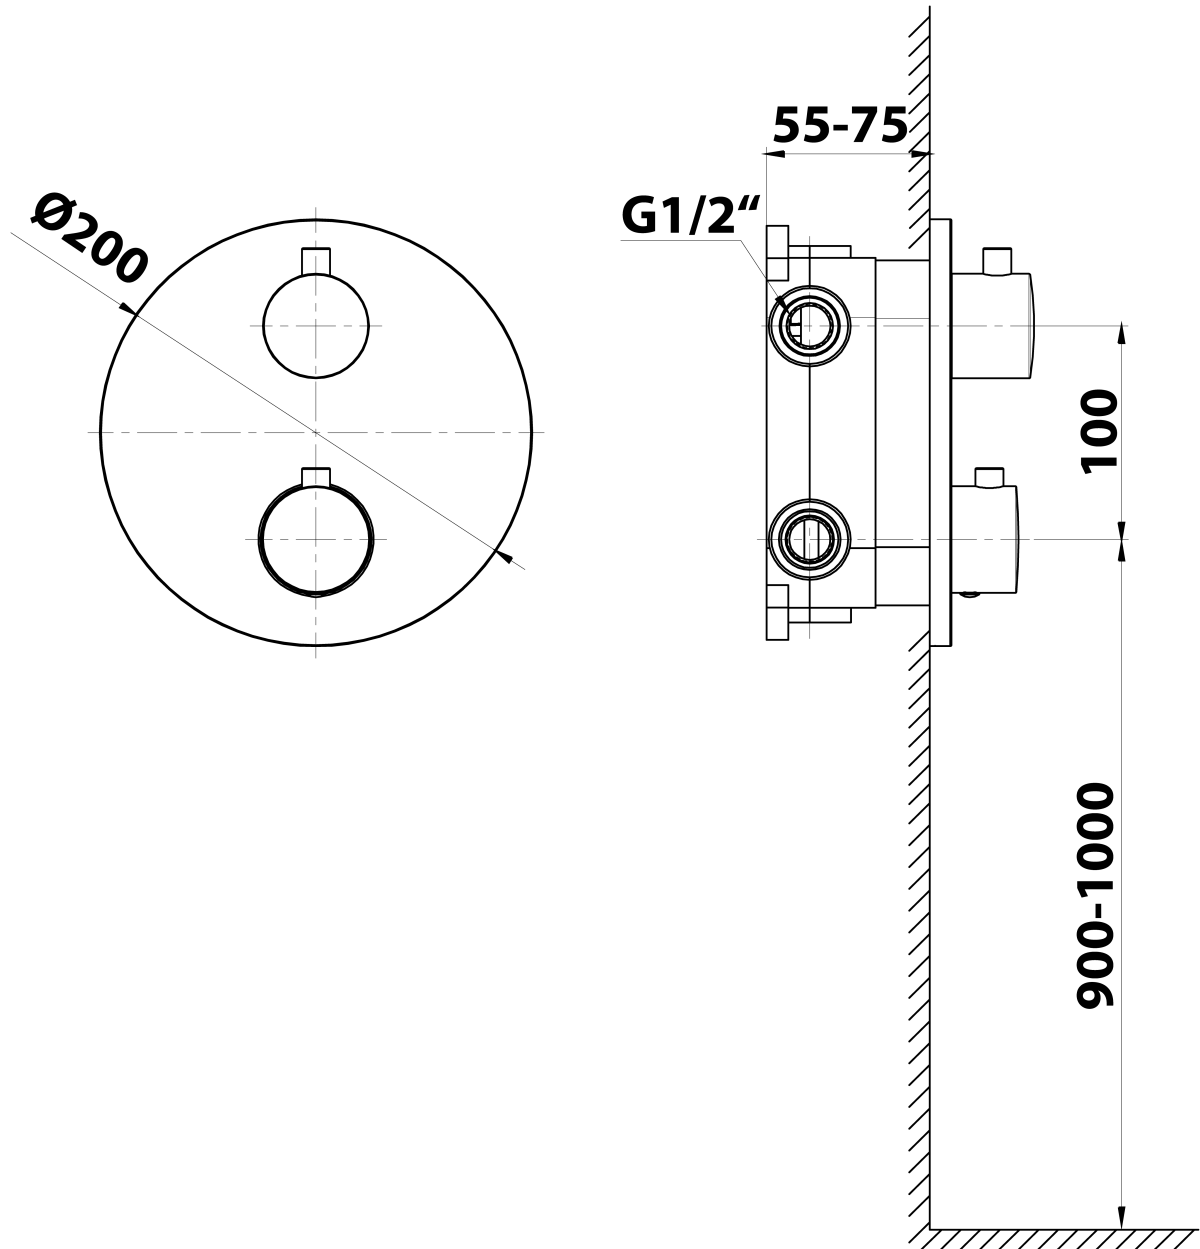

# Concealed Shower Set with Thermostatic Mixer Tap, Installation Box, 2 Outlets, black matt

 **SAPHO**

**Order code:** RH399B-01

## Properties

**Colour:** Black matt  
**Material:** Brass  
**Shape:** Circular  
**Installation:** Concealed  
**Type of control:** Thermostat  
**Type of diverter:** Rotary  
**Shower functions:** Rain  
**Equipment:** AntiCalc, Anti-twist system, 2 outlets  
**Weight / Piece:** 6.419 kg  
**Packaging:** 6 Piece  
**Warranty:** 6 years

## Spare parts

Replacement Thermostatic Cartridge (Order code: KU436)

Concealed Shower Set with Thermostatic Mixer Tap,  
Installation Box, 2 Outlets, black matt

Technical sheet

Concealed Shower Set with Thermostatic Mixer Tap,  
Installation Box, 2 Outlets, black matt