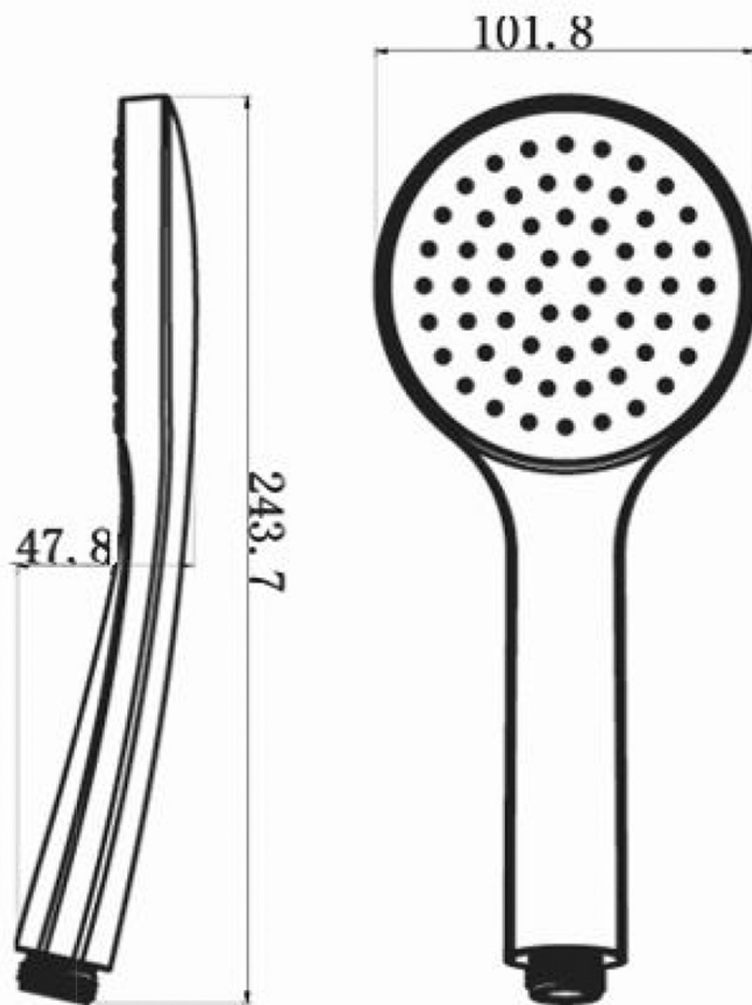

## Properties

**Colour:** Black matt  
**Material:** Brass  
**Shape:** Circular  
**Installation:** Concealed  
**Type of control:** Thermostat  
**Type of diverter:** Rotary  
**Shower functions:** Rain  
**Equipment:** AntiCalc, Anti-twist system, 2 outlets  
**Weight / Piece:** 6.419 kg  
**Packaging:** 6 Piece  
**Warranty:** 6 years

## Spare parts

Replacement Thermostatic Cartridge (Order code: KU436)

Concealed Shower Set with Thermostatic Mixer Tap,  
Installation Box, 2 Outlets, black matt

Technical sheet

Concealed Shower Set with Thermostatic Mixer Tap,  
Installation Box, 2 Outlets, black matt

Concealed Shower Set with Thermostatic Mixer Tap,  
Installation Box, 2 Outlets, black matt

**Concealed Shower Set with Thermostatic Mixer Tap,  
Installation Box, 2 Outlets, black matt**

Concealed Shower Set with Thermostatic Mixer Tap,  
Installation Box, 2 Outlets, black matt

Concealed Shower Set with Thermostatic Mixer Tap,  
Installation Box, 2 Outlets, black matt