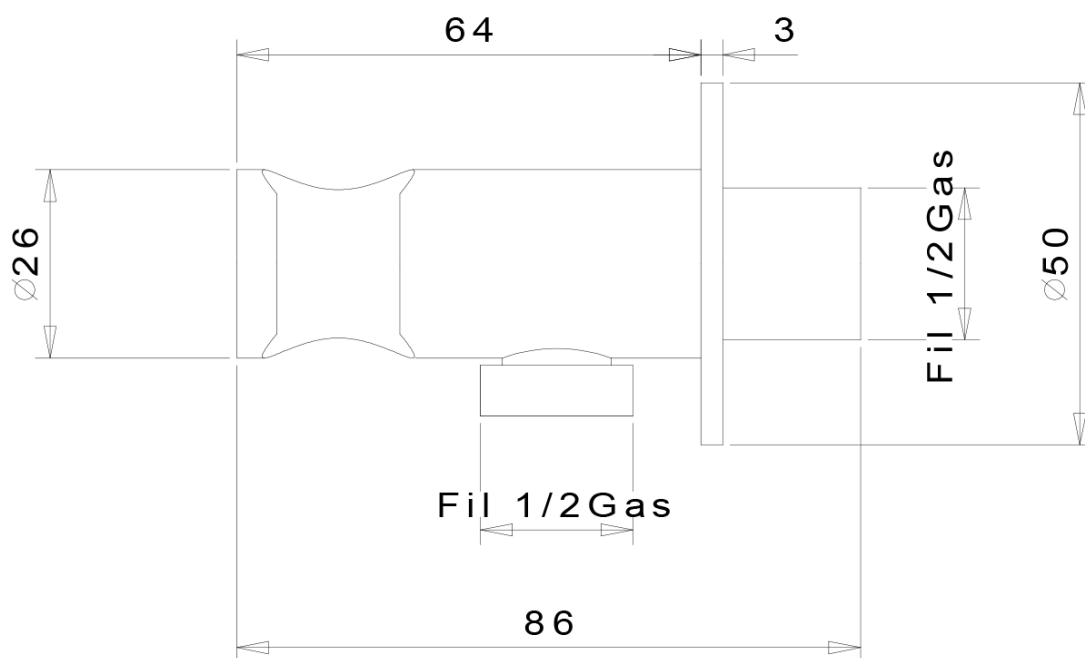

## Spare parts

Replacement Thermostatic Cartridge (Order code: KU436)

Concealed Shower Set with Thermostatic Mixer Tap,  
Installation Box, 2 Outlets, black matt

Technical sheet

Concealed Shower Set with Thermostatic Mixer Tap,  
Installation Box, 2 Outlets, black matt

Concealed Shower Set with Thermostatic Mixer Tap,  
Installation Box, 2 Outlets, black matt

**Concealed Shower Set with Thermostatic Mixer Tap,  
Installation Box, 2 Outlets, black matt**

Concealed Shower Set with Thermostatic Mixer Tap,  
Installation Box, 2 Outlets, black matt