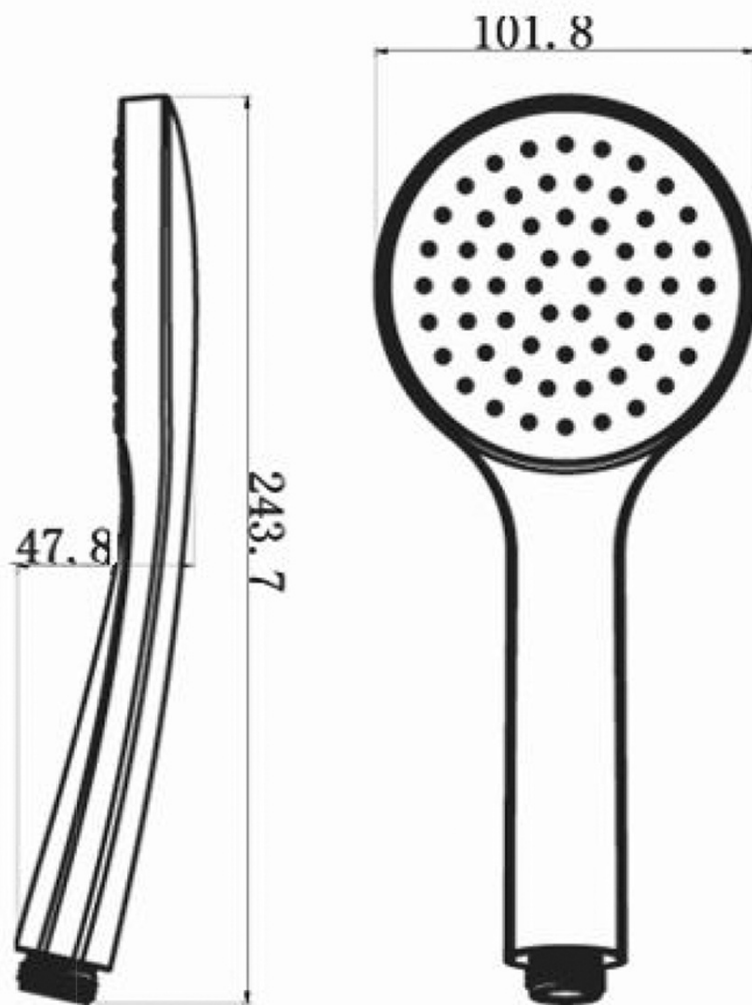

Concealed Shower Set with Thermostatic Mixer Tap, Installation Box, 2 Outlets, black matt

 **SAPHO**

Order code: RH399B-01

Basic information

Brand: Sapho
Series: SOLARIS

Properties

Colour: Black matt
Material: Brass
Shape: Circular
Installation: Concealed
Type of control: Thermostat
Type of diverter: Rotary
Shower functions: Rain
Equipment: AntiCalc, Anti-twist system, 2 outlets
Weight / Piece: 6.419 kg
Packaging: 6 Piece
Warranty: 6 years

Spare parts

Replacement Thermostatic Cartridge (Order code: KU436)

Concealed Shower Set with Thermostatic Mixer Tap,
Installation Box, 2 Outlets, black matt

Technical sheet

Concealed Shower Set with Thermostatic Mixer Tap,
Installation Box, 2 Outlets, black matt

Concealed Shower Set with Thermostatic Mixer Tap,
Installation Box, 2 Outlets, black matt

Concealed Shower Set with Thermostatic Mixer Tap,
Installation Box, 2 Outlets, black matt

Concealed Shower Set with Thermostatic Mixer Tap,
Installation Box, 2 Outlets, black matt

Concealed Shower Set with Thermostatic Mixer Tap,
Installation Box, 2 Outlets, black matt