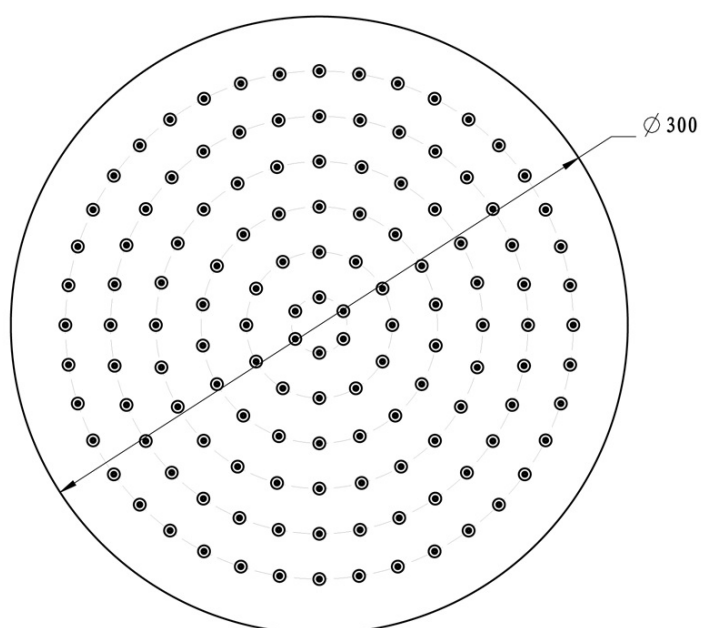

Concealed Shower Set with Thermostatic Mixer Tap, Installation Box, 2 Outlets, black matt

 **SAPHO**

Order code: RH399B-01

Basic information

Brand: Sapho
Series: SOLARIS

Properties

Colour: Black matt
Material: Brass
Shape: Circular
Installation: Concealed
Type of control: Thermostat
Type of diverter: Rotary
Shower functions: Rain
Equipment: AntiCalc, Anti-twist system, 2 outlets
Weight / Piece: 6.419 kg
Packaging: 6 Piece
Warranty: 6 years

Spare parts

Replacement Thermostatic Cartridge (Order code: KU436)

Concealed Shower Set with Thermostatic Mixer Tap,
Installation Box, 2 Outlets, black matt

Technical sheet

Concealed Shower Set with Thermostatic Mixer Tap,
Installation Box, 2 Outlets, black matt

Concealed Shower Set with Thermostatic Mixer Tap,
Installation Box, 2 Outlets, black matt

Concealed Shower Set with Thermostatic Mixer Tap,
Installation Box, 2 Outlets, black matt

Concealed Shower Set with Thermostatic Mixer Tap,
Installation Box, 2 Outlets, black matt