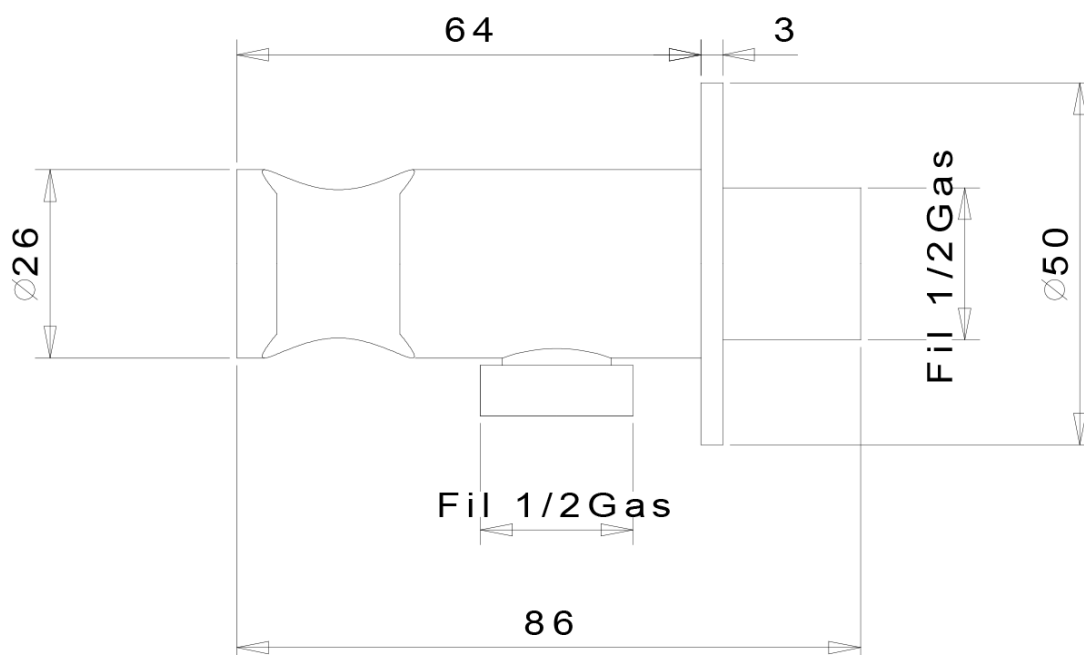

Concealed Shower Set with Thermostatic Mixer Tap, Installation Box, 2 Outlets, black matt

 **SAPHO**

Order code: RH399B-01

Basic information

Brand: Sapho
Series: SOLARIS

Properties

Colour: Black matt
Material: Brass
Shape: Circular
Installation: Concealed
Type of control: Thermostat
Type of diverter: Rotary
Shower functions: Rain
Equipment: AntiCalc, Anti-twist system, 2 outlets
Weight / Piece: 6.419 kg
Packaging: 6 Piece
Warranty: 6 years

Spare parts

Replacement Thermostatic Cartridge (Order code: KU436)

Concealed Shower Set with Thermostatic Mixer Tap,
Installation Box, 2 Outlets, black matt

Technical sheet

Concealed Shower Set with Thermostatic Mixer Tap,
Installation Box, 2 Outlets, black matt

Concealed Shower Set with Thermostatic Mixer Tap,
Installation Box, 2 Outlets, black matt

Concealed Shower Set with Thermostatic Mixer Tap,
Installation Box, 2 Outlets, black matt

Concealed Shower Set with Thermostatic Mixer Tap,
Installation Box, 2 Outlets, black matt

Concealed Shower Set with Thermostatic Mixer Tap,
Installation Box, 2 Outlets, black matt