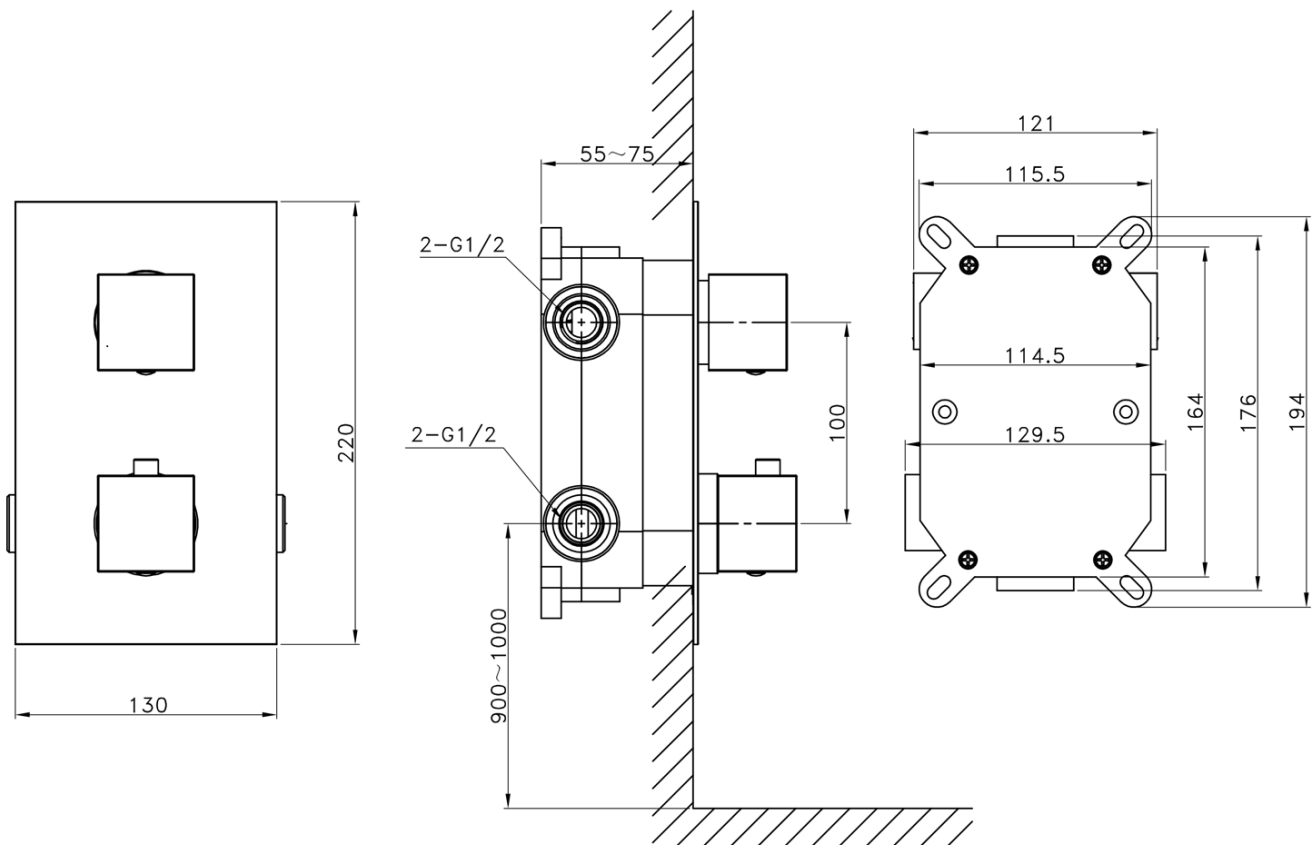

# LATUS Concealed Shower Set with Thermostatic Mixer Tap, Installation Box, 2 Outlets, black matt

Order code: 1102-62B-21

## Properties

Colour: Black matt  
Material: Brass  
Shape: Square  
Installation: Concealed  
Type of control: Thermostat  
Type of diverter: Rotary  
Shower functions: Rain  
Equipment: AntiCalc, Anti-twist system, 2 outlets  
Weight / Piece: 7.046 kg  
Packaging: 6 Piece  
Warranty: 6 years

## Spare parts

Replacement Thermostatic Cartridge (Order code: KU436)

LATUS Concealed Shower Set with Thermostatic Mixer  
Tap, Installation Box, 2 Outlets, black matt

Technical sheet

LATUS Concealed Shower Set with Thermostatic Mixer  
Tap, Installation Box, 2 Outlets, black matt