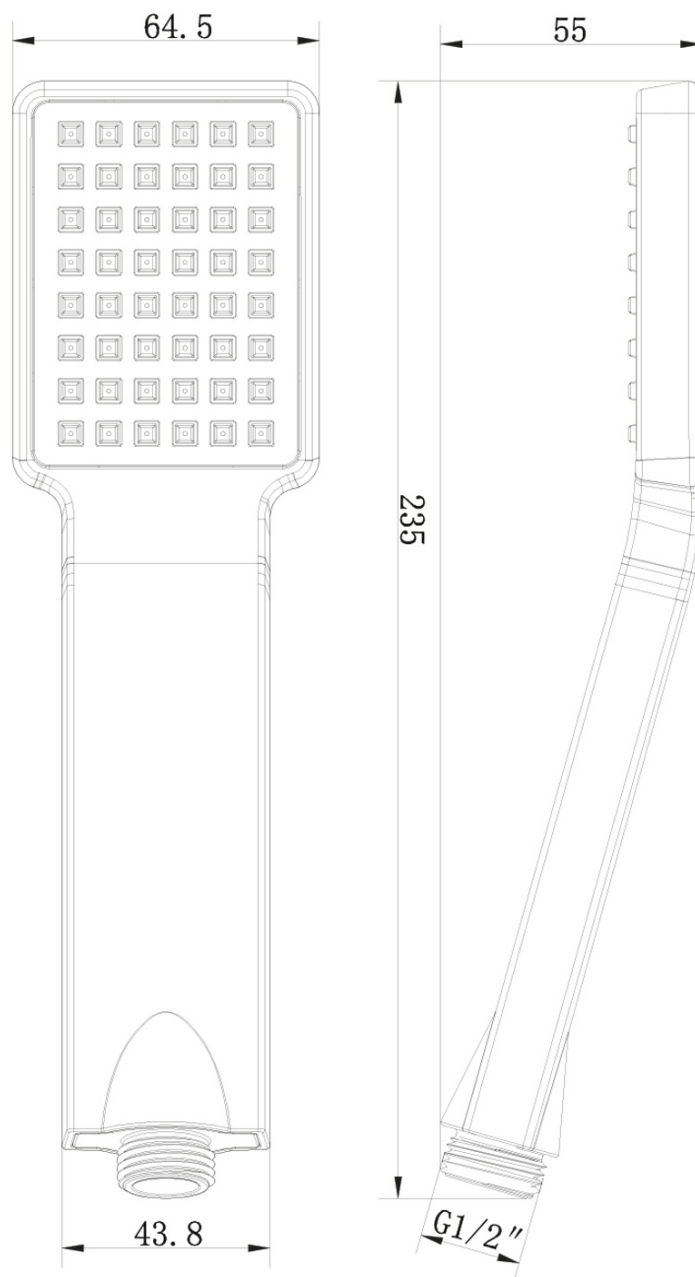

# LATUS Concealed Shower Set with Thermostatic Mixer Tap, Installation Box, 2 Outlets, black matt

Order code: 1102-62B-21

## Properties

Colour: Black matt  
Material: Brass  
Shape: Square  
Installation: Concealed  
Type of control: Thermostat  
Type of diverter: Rotary  
Shower functions: Rain  
Equipment: AntiCalc, Anti-twist system, 2 outlets  
Weight / Piece: 7.046 kg  
Packaging: 6 Piece  
Warranty: 6 years

## Spare parts

Replacement Thermostatic Cartridge (Order code: KU436)

LATUS Concealed Shower Set with Thermostatic Mixer  
Tap, Installation Box, 2 Outlets, black matt

Technical sheet

LATUS Concealed Shower Set with Thermostatic Mixer  
Tap, Installation Box, 2 Outlets, black matt

LATUS Concealed Shower Set with Thermostatic Mixer  
Tap, Installation Box, 2 Outlets, black matt

LATUS Concealed Shower Set with Thermostatic Mixer  
Tap, Installation Box, 2 Outlets, black matt

LATUS Concealed Shower Set with Thermostatic Mixer Tap, Installation Box, 2 Outlets, black matt