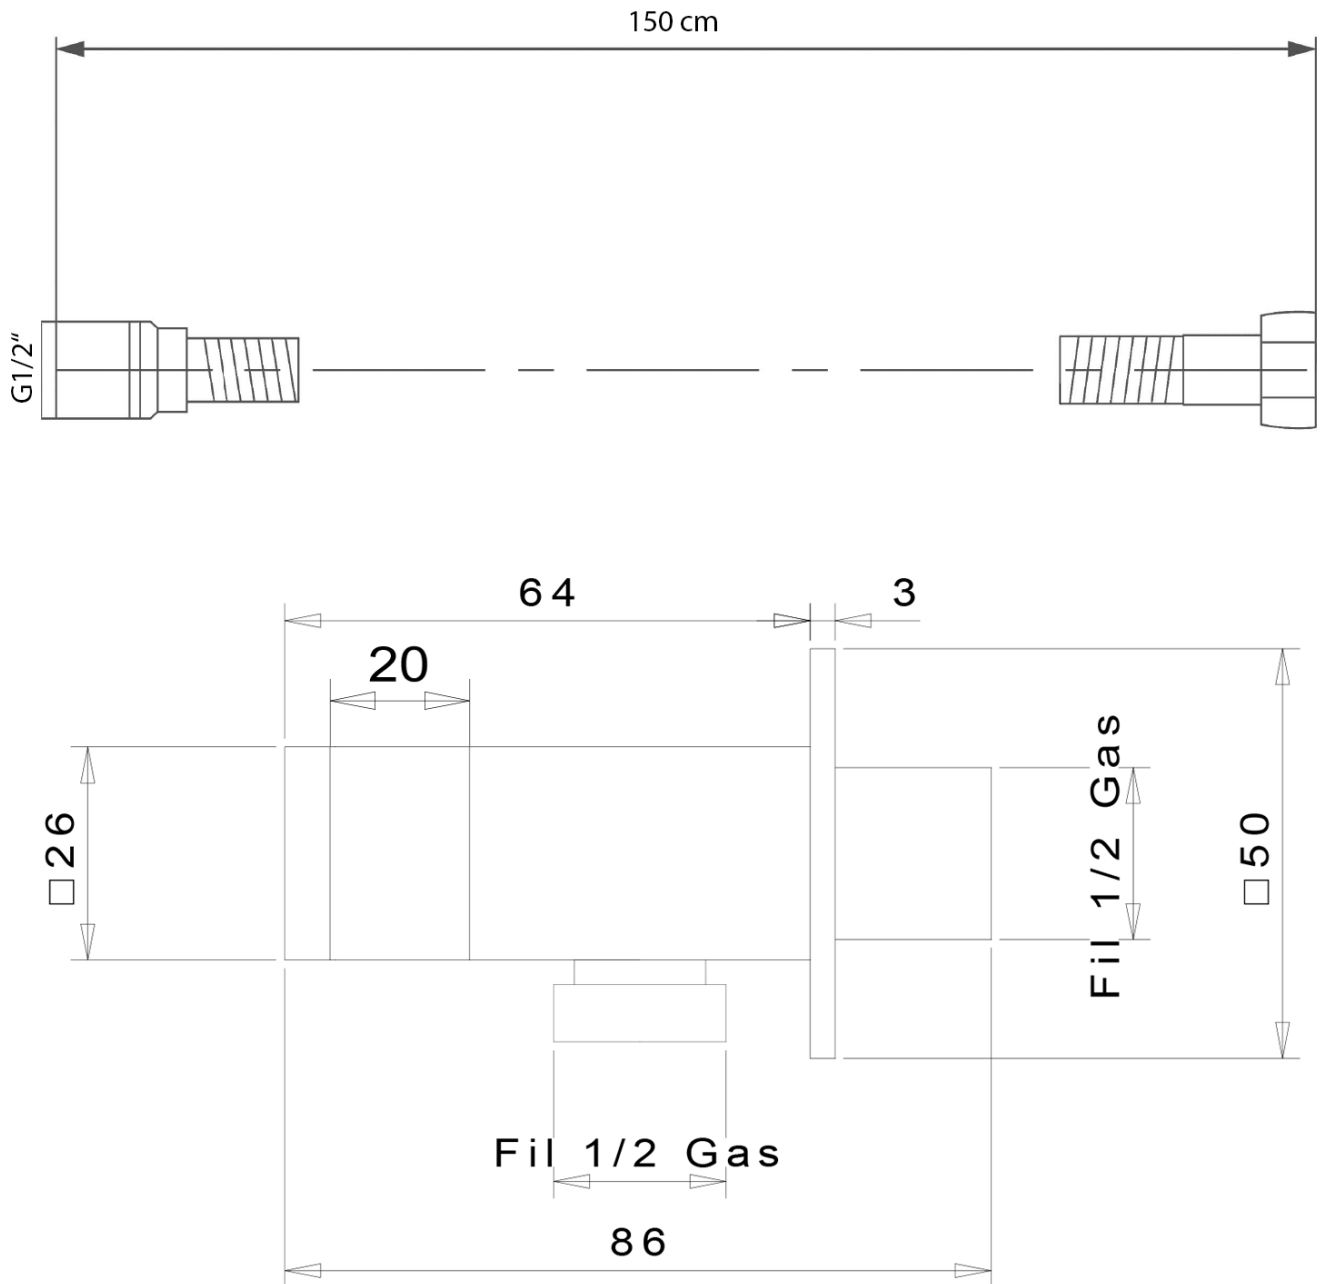

# LATUS Concealed Shower Set with Thermostatic Mixer Tap, Installation Box, 2 Outlets, black matt

Order code: 1102-62B-21

## Properties

Colour: Black matt  
Material: Brass  
Shape: Square  
Installation: Concealed  
Type of control: Thermostat  
Type of diverter: Rotary  
Shower functions: Rain  
Equipment: AntiCalc, Anti-twist system, 2 outlets  
Weight / Piece: 7.046 kg  
Packaging: 6 Piece  
Warranty: 6 years

## Spare parts

Replacement Thermostatic Cartridge (Order code: KU436)

LATUS Concealed Shower Set with Thermostatic Mixer  
Tap, Installation Box, 2 Outlets, black matt

Technical sheet

LATUS Concealed Shower Set with Thermostatic Mixer  
Tap, Installation Box, 2 Outlets, black matt

LATUS Concealed Shower Set with Thermostatic Mixer  
Tap, Installation Box, 2 Outlets, black matt

LATUS Concealed Shower Set with Thermostatic Mixer  
Tap, Installation Box, 2 Outlets, black matt

LATUS Concealed Shower Set with Thermostatic Mixer Tap, Installation Box, 2 Outlets, black matt