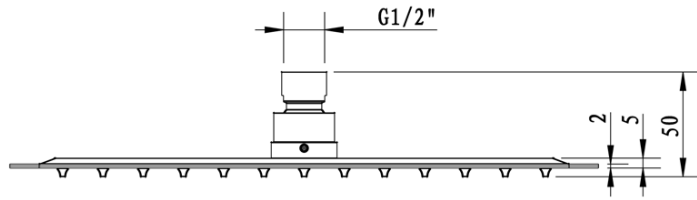

LATUS Concealed Shower Set with Thermostatic Mixer
Tap, Installation Box, 2 Outlets, black matt