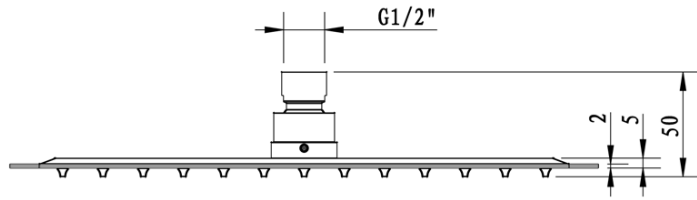

LATUS Concealed Shower Set with Thermostatic Mixer Tap, Installation Box, 2 Outlets, black matt

Order code: 1102-62B-21

Basic information

Brand: Sapho
Series: LATUS

Properties

Colour: Black matt
Material: Brass
Shape: Square
Installation: Concealed
Type of control: Thermostat
Type of diverter: Rotary
Shower functions: Rain
Equipment: AntiCalc, Anti-twist system, 2 outlets
Weight / Piece: 7.046 kg
Packaging: 6 Piece
Warranty: 6 years

Spare parts

Replacement Thermostatic Cartridge (Order code: KU436)

LATUS Concealed Shower Set with Thermostatic Mixer
Tap, Installation Box, 2 Outlets, black matt

Technical sheet

LATUS Concealed Shower Set with Thermostatic Mixer
Tap, Installation Box, 2 Outlets, black matt

LATUS Concealed Shower Set with Thermostatic Mixer
Tap, Installation Box, 2 Outlets, black matt

LATUS Concealed Shower Set with Thermostatic Mixer Tap, Installation Box, 2 Outlets, black matt