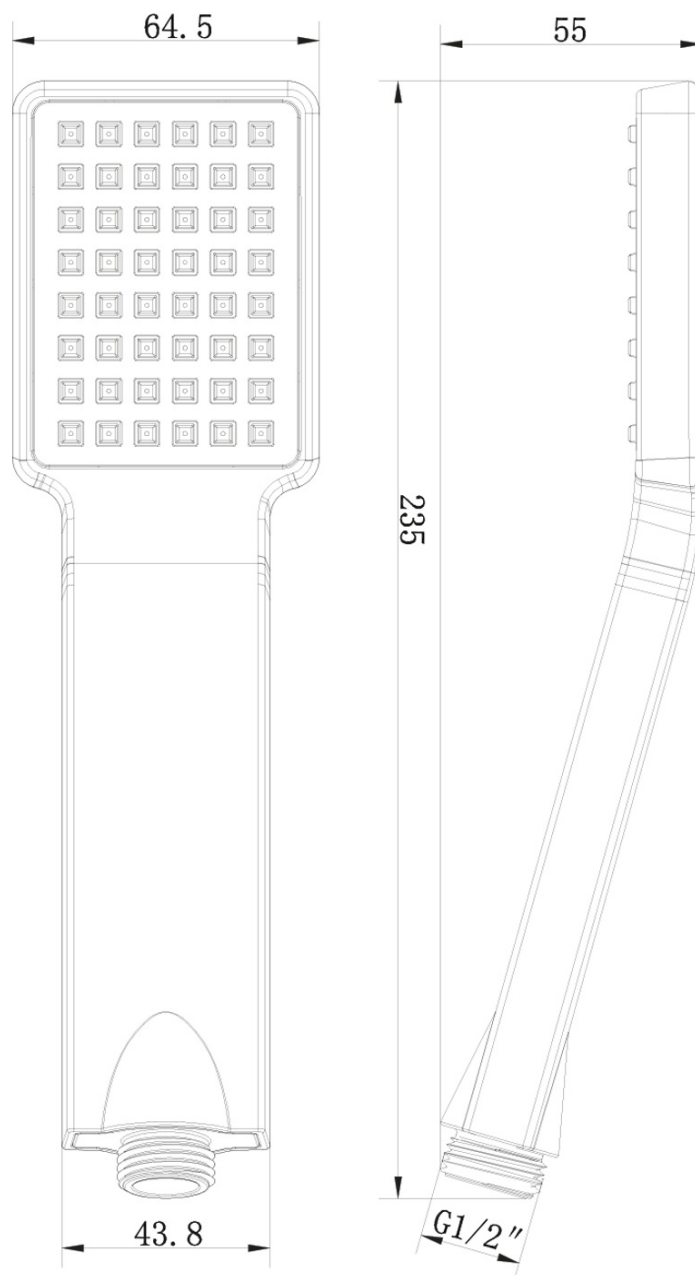

LATUS Concealed Shower Set with Thermostatic Mixer Tap, Installation Box, 2 Outlets, black matt

Order code: 1102-62B-21

Basic information

Brand: Sapho
Series: LATUS

Properties

Colour: Black matt
Material: Brass
Shape: Square
Installation: Concealed
Type of control: Thermostat
Type of diverter: Rotary
Shower functions: Rain
Equipment: AntiCalc, Anti-twist system, 2 outlets
Weight / Piece: 7.046 kg
Packaging: 6 Piece
Warranty: 6 years

Spare parts

Replacement Thermostatic Cartridge (Order code: KU436)

LATUS Concealed Shower Set with Thermostatic Mixer
Tap, Installation Box, 2 Outlets, black matt

Technical sheet

LATUS Concealed Shower Set with Thermostatic Mixer
Tap, Installation Box, 2 Outlets, black matt

LATUS Concealed Shower Set with Thermostatic Mixer
Tap, Installation Box, 2 Outlets, black matt

LATUS Concealed Shower Set with Thermostatic Mixer Tap, Installation Box, 2 Outlets, black matt