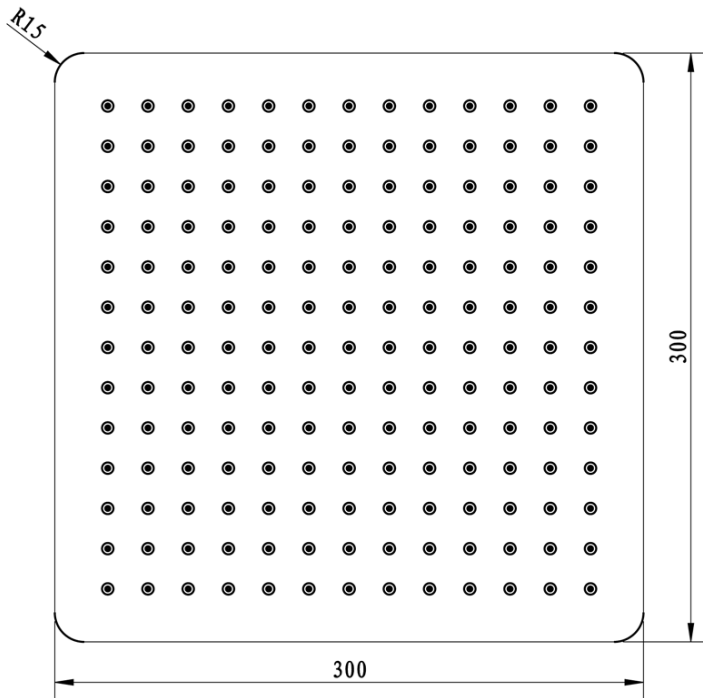

LATUS Concealed Shower Set with Thermostatic Mixer Tap, Installation Box, 2 Outlets, black matt

Order code: 1102-62B-21

Basic information

Brand: Sapho
Series: LATUS

Properties

Colour: Black matt
Material: Brass
Shape: Square
Installation: Concealed
Type of control: Thermostat
Type of diverter: Rotary
Shower functions: Rain
Equipment: AntiCalc, Anti-twist system, 2 outlets
Weight / Piece: 7.046 kg
Packaging: 6 Piece
Warranty: 6 years

Spare parts

Replacement Thermostatic Cartridge (Order code: KU436)

LATUS Concealed Shower Set with Thermostatic Mixer
Tap, Installation Box, 2 Outlets, black matt

Technical sheet

LATUS Concealed Shower Set with Thermostatic Mixer
Tap, Installation Box, 2 Outlets, black matt

LATUS Concealed Shower Set with Thermostatic Mixer
Tap, Installation Box, 2 Outlets, black matt

LATUS Concealed Shower Set with Thermostatic Mixer Tap, Installation Box, 2 Outlets, black matt