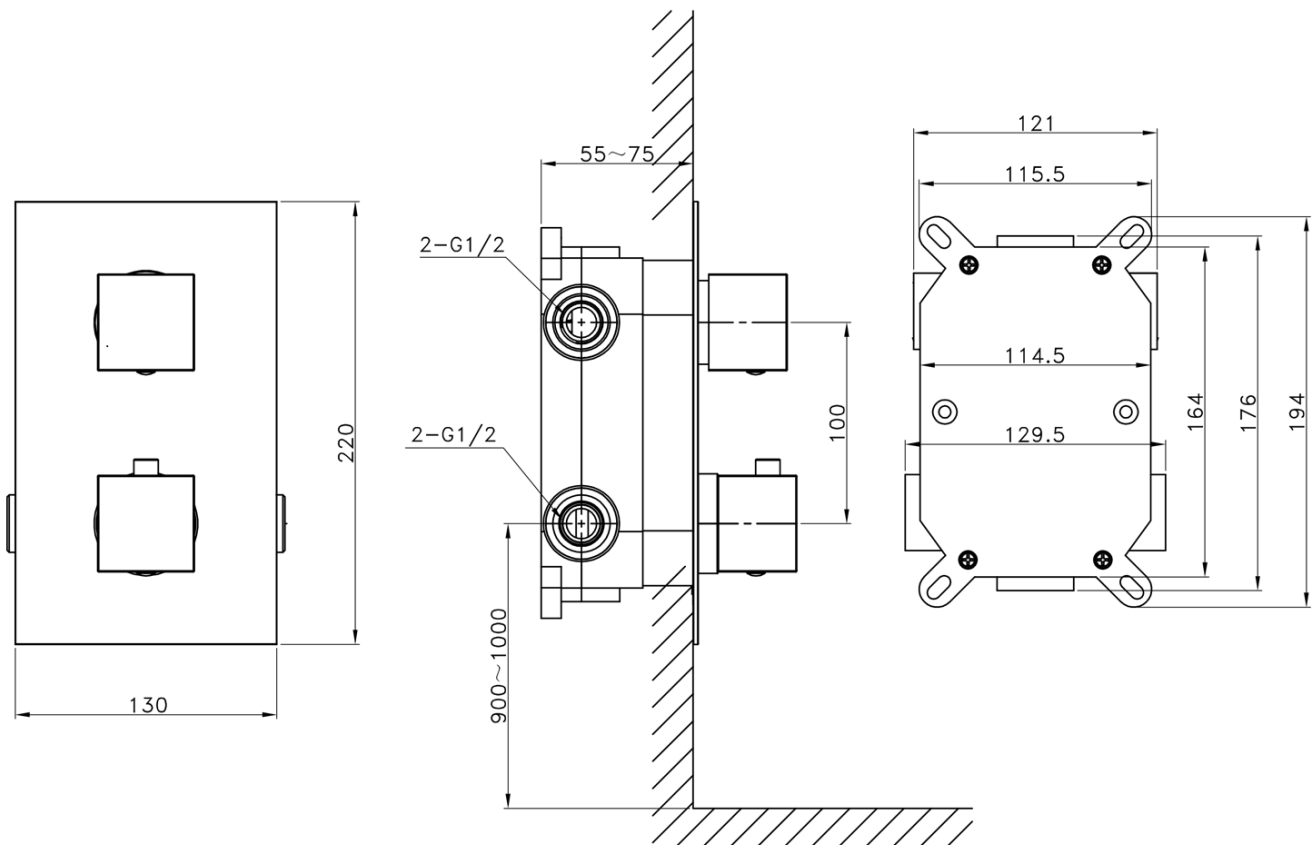

LATUS Concealed Shower Set with Thermostatic Mixer Tap, Installation Box, 2 Outlets, black matt

Order code: 1102-62B-21

Basic information

Brand: Sapho
Series: LATUS

Properties

Colour: Black matt
Material: Brass
Shape: Square
Installation: Concealed
Type of control: Thermostat
Type of diverter: Rotary
Shower functions: Rain
Equipment: AntiCalc, Anti-twist system, 2 outlets
Weight / Piece: 7.046 kg
Packaging: 6 Piece
Warranty: 6 years

Spare parts

Replacement Thermostatic Cartridge (Order code: KU436)

LATUS Concealed Shower Set with Thermostatic Mixer
Tap, Installation Box, 2 Outlets, black matt

Technical sheet

LATUS Concealed Shower Set with Thermostatic Mixer
Tap, Installation Box, 2 Outlets, black matt

LATUS Concealed Shower Set with Thermostatic Mixer
Tap, Installation Box, 2 Outlets, black matt

LATUS Concealed Shower Set with Thermostatic Mixer Tap, Installation Box, 2 Outlets, black matt