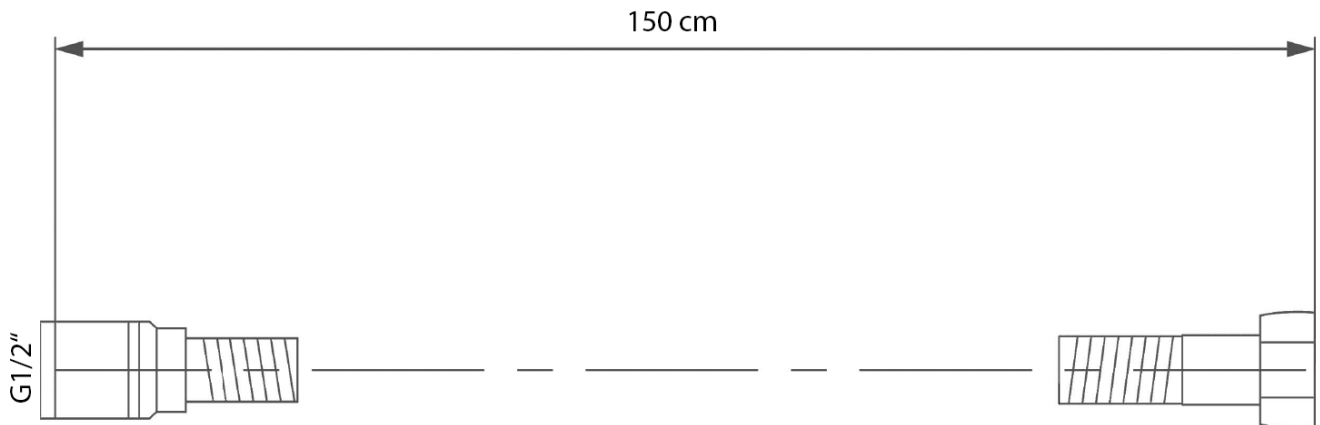

LATUS Concealed Shower Set with Thermostatic Mixer Tap, Installation Box, 2 Outlets, black matt

Order code: 1102-62B-21

Basic information

Brand: Sapho
Series: LATUS

Properties

Colour: Black matt
Material: Brass
Shape: Square
Installation: Concealed
Type of control: Thermostat
Type of diverter: Rotary
Shower functions: Rain
Equipment: AntiCalc, Anti-twist system, 2 outlets
Weight / Piece: 7.046 kg
Packaging: 6 Piece
Warranty: 6 years

Spare parts

Replacement Thermostatic Cartridge (Order code: KU436)

LATUS Concealed Shower Set with Thermostatic Mixer
Tap, Installation Box, 2 Outlets, black matt

Technical sheet

LATUS Concealed Shower Set with Thermostatic Mixer
Tap, Installation Box, 2 Outlets, black matt

LATUS Concealed Shower Set with Thermostatic Mixer
Tap, Installation Box, 2 Outlets, black matt

LATUS Concealed Shower Set with Thermostatic Mixer
Tap, Installation Box, 2 Outlets, black matt

LATUS Concealed Shower Set with Thermostatic Mixer Tap, Installation Box, 2 Outlets, black matt