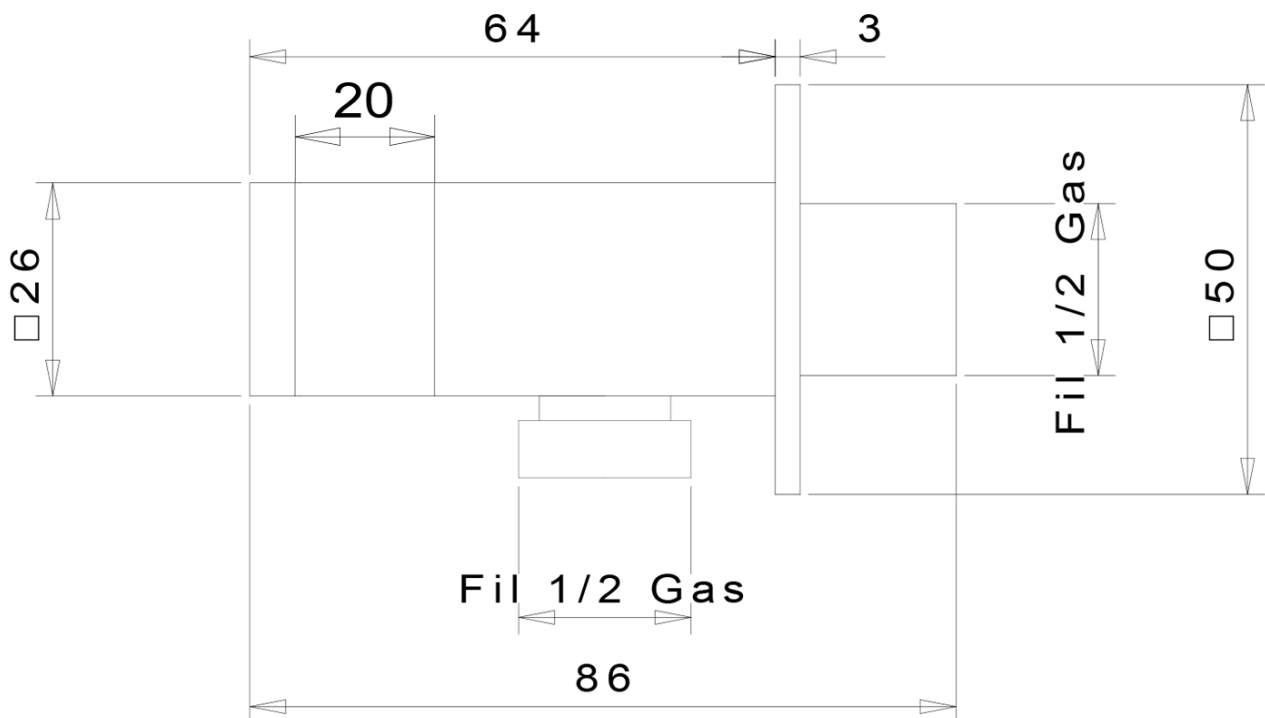

LATUS Concealed Shower Set with Thermostatic Mixer Tap, Installation Box, 2 Outlets, black matt

Order code: 1102-62B-21

Basic information

Brand: Sapho
Series: LATUS

Properties

Colour: Black matt
Material: Brass
Shape: Square
Installation: Concealed
Type of control: Thermostat
Type of diverter: Rotary
Shower functions: Rain
Equipment: AntiCalc, Anti-twist system, 2 outlets
Weight / Piece: 7.046 kg
Packaging: 6 Piece
Warranty: 6 years

Spare parts

Replacement Thermostatic Cartridge (Order code: KU436)

LATUS Concealed Shower Set with Thermostatic Mixer
Tap, Installation Box, 2 Outlets, black matt

Technical sheet

LATUS Concealed Shower Set with Thermostatic Mixer
Tap, Installation Box, 2 Outlets, black matt

LATUS Concealed Shower Set with Thermostatic Mixer
Tap, Installation Box, 2 Outlets, black matt

LATUS Concealed Shower Set with Thermostatic Mixer
Tap, Installation Box, 2 Outlets, black matt

LATUS Concealed Shower Set with Thermostatic Mixer Tap, Installation Box, 2 Outlets, black matt