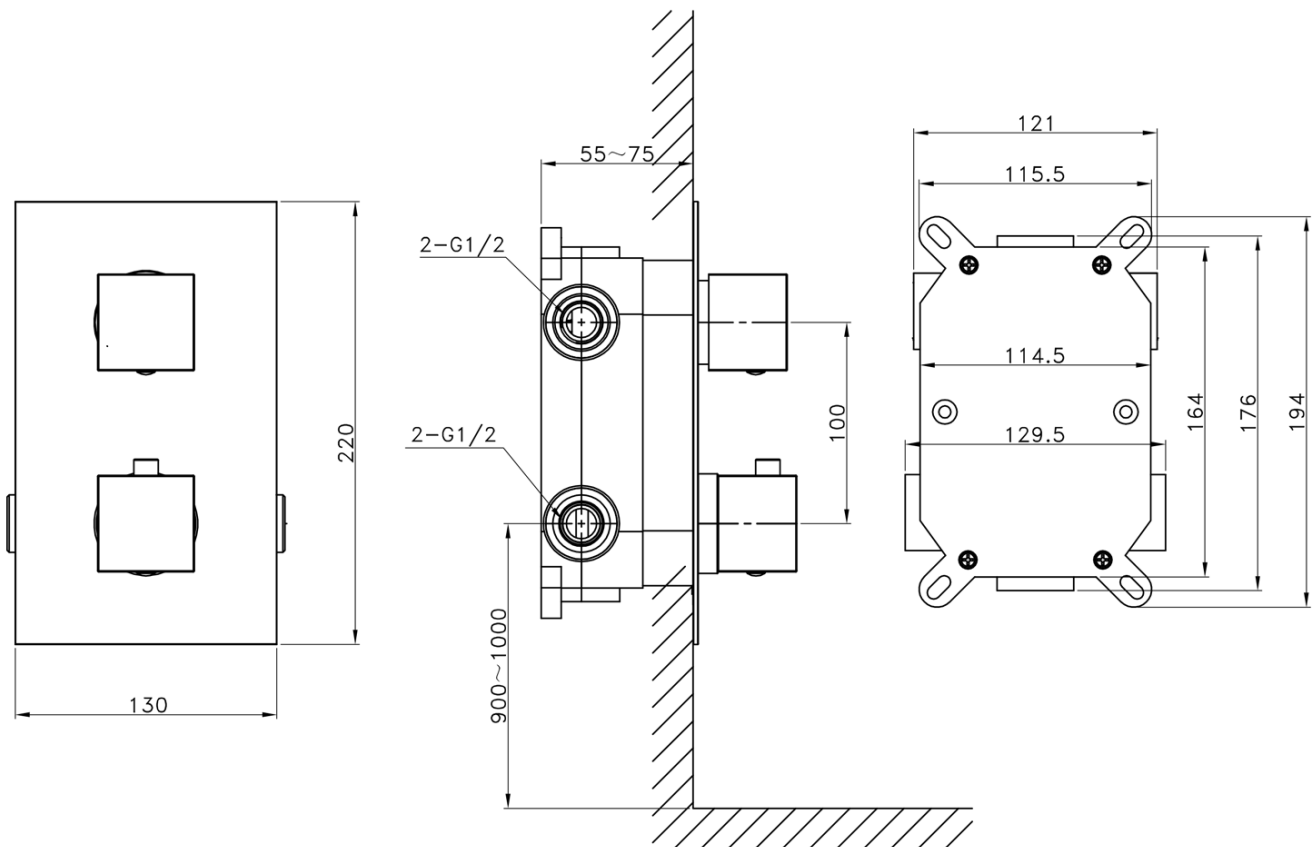

LATUS Concealed Shower Set with Thermostatic Mixer Tap, Installation Box, 2 Outlets, black matt

Order code: 1102-62B-21

Basic information

Brand: Sapho
Series: LATUS

Properties

Colour: Black matt
Material: Brass
Shape: Square
Installation: Concealed
Type of control: Thermostat
Type of diverter: Rotary
Shower functions: Rain
Equipment: AntiCalc, Anti-twist system, 2 outlets
Weight / Piece: 7.046 kg
Packaging: 6 Piece
Warranty: 6 years

Spare parts

Replacement Thermostatic Cartridge (Order code: KU436)

LATUS Concealed Shower Set with Thermostatic Mixer
Tap, Installation Box, 2 Outlets, black matt

Technical sheet

LATUS Concealed Shower Set with Thermostatic Mixer
Tap, Installation Box, 2 Outlets, black matt

LATUS Concealed Shower Set with Thermostatic Mixer
Tap, Installation Box, 2 Outlets, black matt

LATUS Concealed Shower Set with Thermostatic Mixer
Tap, Installation Box, 2 Outlets, black matt

LATUS Concealed Shower Set with Thermostatic Mixer Tap, Installation Box, 2 Outlets, black matt