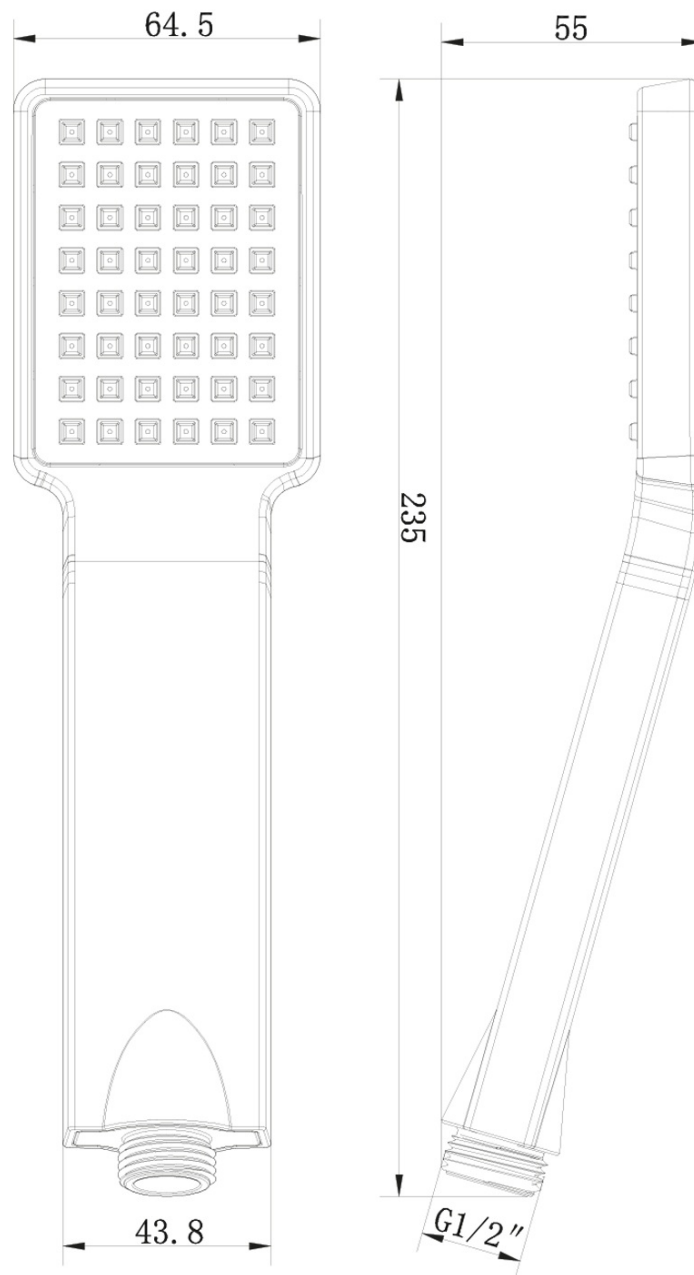

LATUS Concealed Shower Set with Thermostatic Mixer Tap, Installation Box, 2 Outlets, black matt

Order code: 1102-62B-21

Basic information

Brand: Sapho
Series: LATUS

Properties

Colour: Black matt
Material: Brass
Shape: Square
Installation: Concealed
Type of control: Thermostat
Type of diverter: Rotary
Shower functions: Rain
Equipment: AntiCalc, Anti-twist system, 2 outlets
Weight / Piece: 7.046 kg
Packaging: 6 Piece
Warranty: 6 years

Spare parts

Replacement Thermostatic Cartridge (Order code: KU436)

LATUS Concealed Shower Set with Thermostatic Mixer
Tap, Installation Box, 2 Outlets, black matt

Technical sheet

LATUS Concealed Shower Set with Thermostatic Mixer
Tap, Installation Box, 2 Outlets, black matt

LATUS Concealed Shower Set with Thermostatic Mixer
Tap, Installation Box, 2 Outlets, black matt

LATUS Concealed Shower Set with Thermostatic Mixer
Tap, Installation Box, 2 Outlets, black matt

LATUS Concealed Shower Set with Thermostatic Mixer Tap, Installation Box, 2 Outlets, black matt