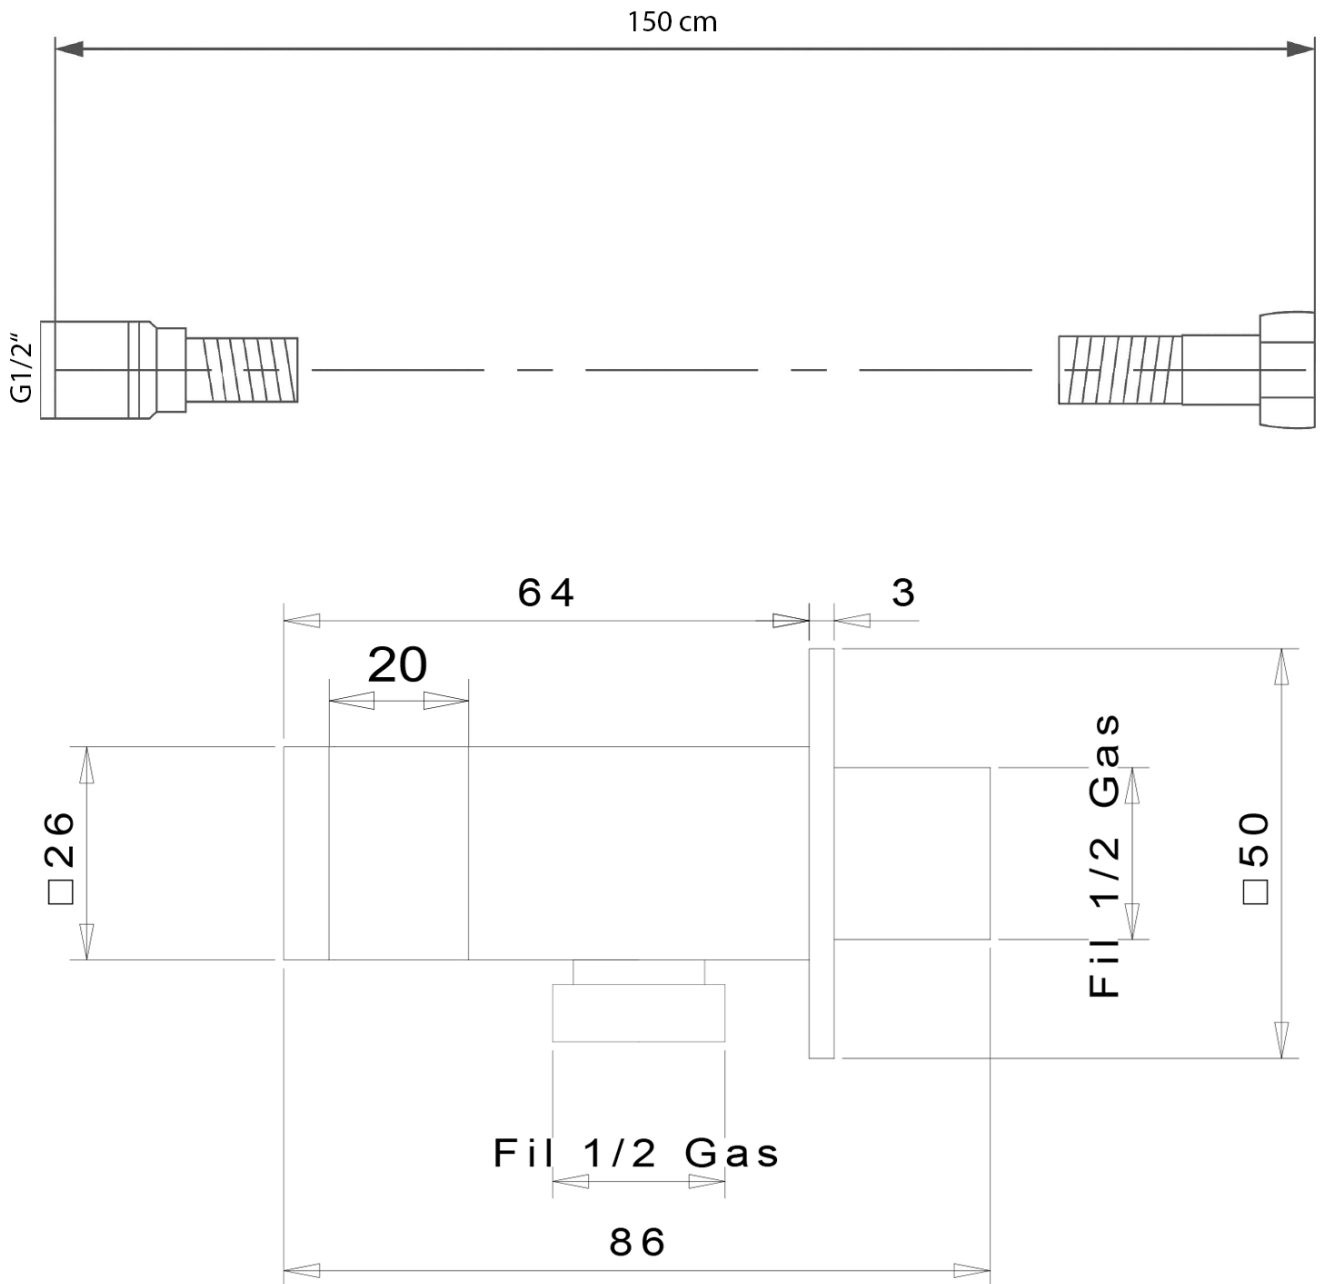

LATUS Concealed Shower Set with Thermostatic Mixer Tap, Installation Box, 2 Outlets, black matt

Order code: 1102-62B-21

Basic information

Brand: Sapho
Series: LATUS

Properties

Colour: Black matt
Material: Brass
Shape: Square
Installation: Concealed
Type of control: Thermostat
Type of diverter: Rotary
Shower functions: Rain
Equipment: AntiCalc, Anti-twist system, 2 outlets
Weight / Piece: 7.046 kg
Packaging: 6 Piece
Warranty: 6 years

Spare parts

Replacement Thermostatic Cartridge (Order code: KU436)

LATUS Concealed Shower Set with Thermostatic Mixer
Tap, Installation Box, 2 Outlets, black matt

Technical sheet

LATUS Concealed Shower Set with Thermostatic Mixer
Tap, Installation Box, 2 Outlets, black matt

LATUS Concealed Shower Set with Thermostatic Mixer
Tap, Installation Box, 2 Outlets, black matt

LATUS Concealed Shower Set with Thermostatic Mixer
Tap, Installation Box, 2 Outlets, black matt

LATUS Concealed Shower Set with Thermostatic Mixer Tap, Installation Box, 2 Outlets, black matt