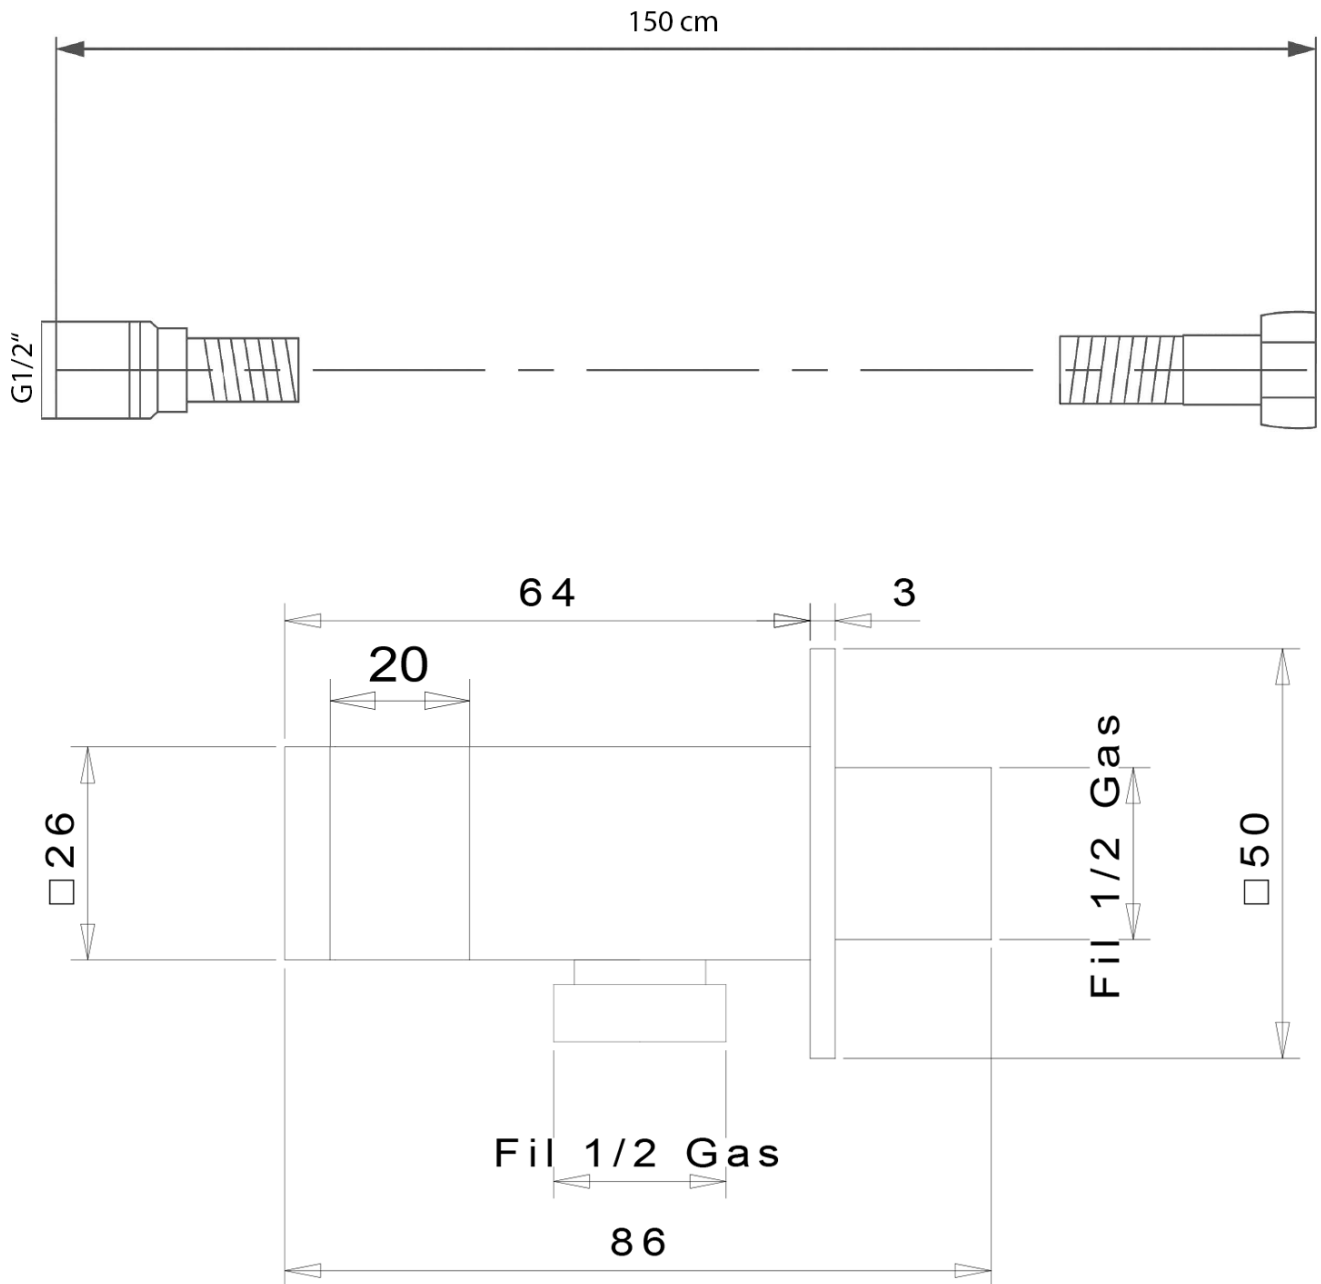

LATUS Concealed Shower Set with Thermostatic Mixer Tap, Installation Box, 2 Outlets, black matt

Order code: 1102-62B-21

Basic information

Brand: Sapho
Series: LATUS

Properties

Colour: Black matt
Material: Brass
Shape: Square
Installation: Concealed
Type of control: Thermostat
Type of diverter: Rotary
Shower functions: Rain
Equipment: AntiCalc, Anti-twist system, 2 outlets
Weight / Piece: 7.046 kg
Packaging: 6 Piece
Warranty: 6 years

Spare parts

Replacement Thermostatic Cartridge (Order code: KU436)

LATUS Concealed Shower Set with Thermostatic Mixer
Tap, Installation Box, 2 Outlets, black matt

Technical sheet

LATUS Concealed Shower Set with Thermostatic Mixer
Tap, Installation Box, 2 Outlets, black matt

LATUS Concealed Shower Set with Thermostatic Mixer
Tap, Installation Box, 2 Outlets, black matt

LATUS Concealed Shower Set with Thermostatic Mixer
Tap, Installation Box, 2 Outlets, black matt

LATUS Concealed Shower Set with Thermostatic Mixer Tap, Installation Box, 2 Outlets, black matt