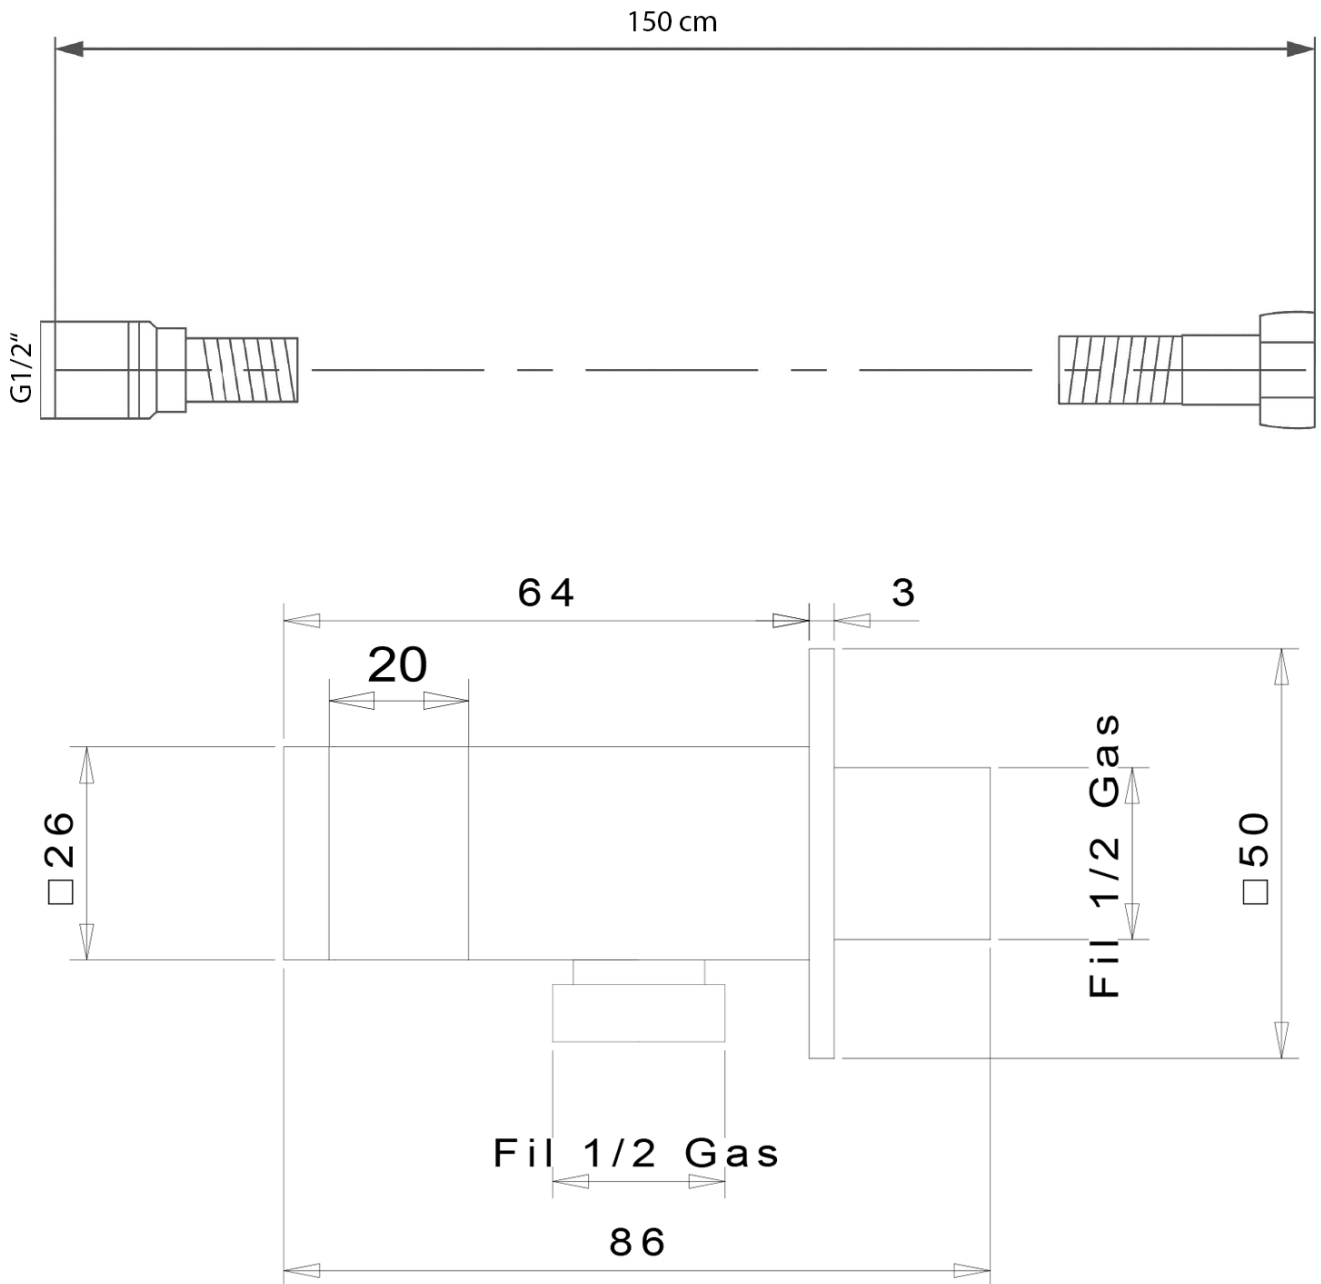

LATUS Concealed Shower Set with Thermostatic Mixer Tap, Installation Box, 2 Outlets, black matt

Order code: 1102-62B-21

Basic information

Brand: Sapho
Series: LATUS

Properties

Colour: Black matt
Material: Brass
Shape: Square
Installation: Concealed
Type of control: Thermostat
Type of diverter: Rotary
Shower functions: Rain
Equipment: AntiCalc, Anti-twist system, 2 outlets
Weight / Piece: 7.046 kg
Packaging: 6 Piece
Warranty: 6 years

Spare parts

Replacement Thermostatic Cartridge (Order code: KU436)

LATUS Concealed Shower Set with Thermostatic Mixer
Tap, Installation Box, 2 Outlets, black matt

Technical sheet

LATUS Concealed Shower Set with Thermostatic Mixer
Tap, Installation Box, 2 Outlets, black matt

LATUS Concealed Shower Set with Thermostatic Mixer
Tap, Installation Box, 2 Outlets, black matt

LATUS Concealed Shower Set with Thermostatic Mixer
Tap, Installation Box, 2 Outlets, black matt

LATUS Concealed Shower Set with Thermostatic Mixer Tap, Installation Box, 2 Outlets, black matt