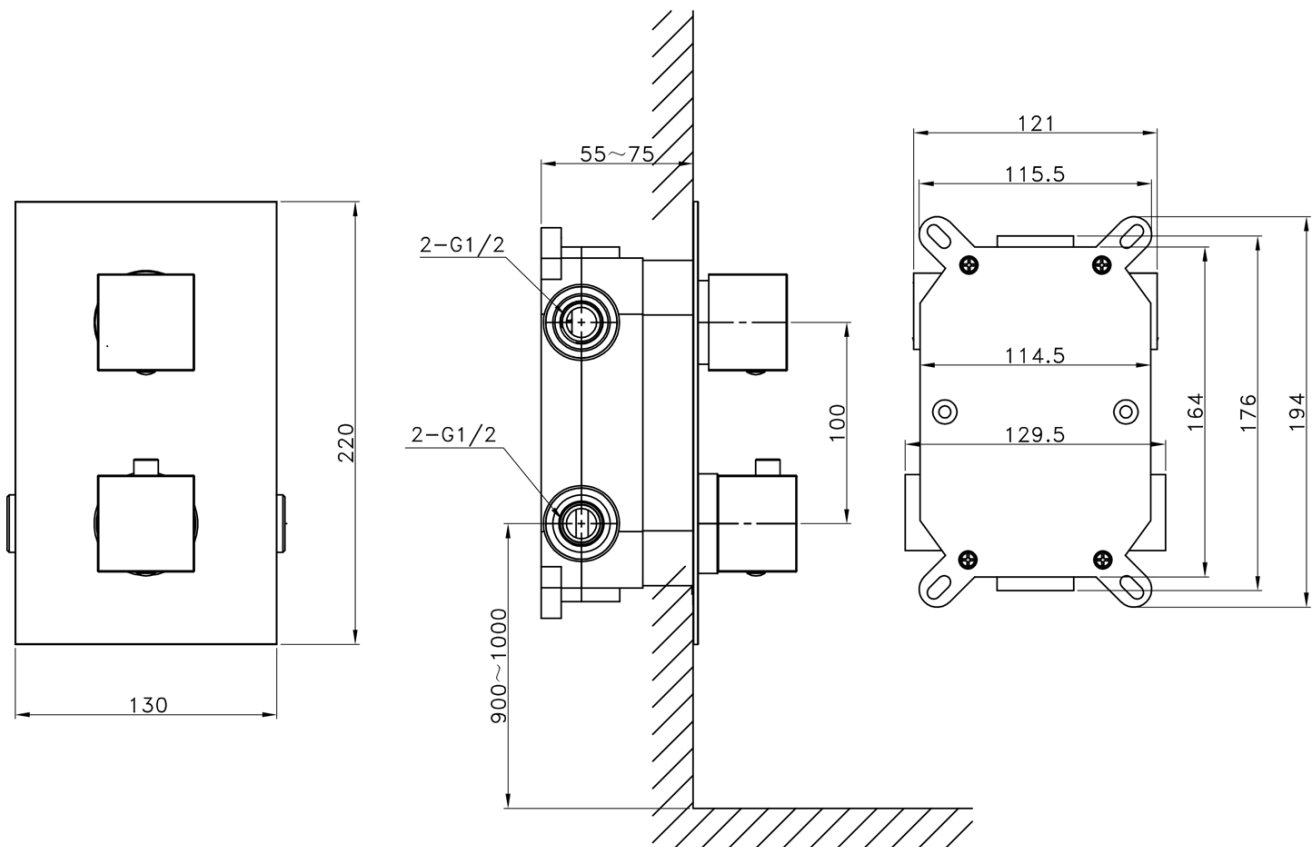

LATUS Concealed Shower Set with Thermostatic Mixer Tap, Installation Box, 2 Outlets, black matt

Order code: 1102-62B-21

Basic information

Brand: Sapho
Series: LATUS

Properties

Colour: Black matt
Material: Brass
Shape: Square
Installation: Concealed
Type of control: Thermostat
Type of diverter: Rotary
Shower functions: Rain
Equipment: AntiCalc, Anti-twist system, 2 outlets
Weight / Piece: 7.046 kg
Packaging: 6 Piece
Warranty: 6 years

Spare parts

Replacement Thermostatic Cartridge (Order code: KU436)

LATUS Concealed Shower Set with Thermostatic Mixer
Tap, Installation Box, 2 Outlets, black matt

Technical sheet

LATUS Concealed Shower Set with Thermostatic Mixer
Tap, Installation Box, 2 Outlets, black matt

LATUS Concealed Shower Set with Thermostatic Mixer
Tap, Installation Box, 2 Outlets, black matt

LATUS Concealed Shower Set with Thermostatic Mixer
Tap, Installation Box, 2 Outlets, black matt

LATUS Concealed Shower Set with Thermostatic Mixer Tap, Installation Box, 2 Outlets, black matt