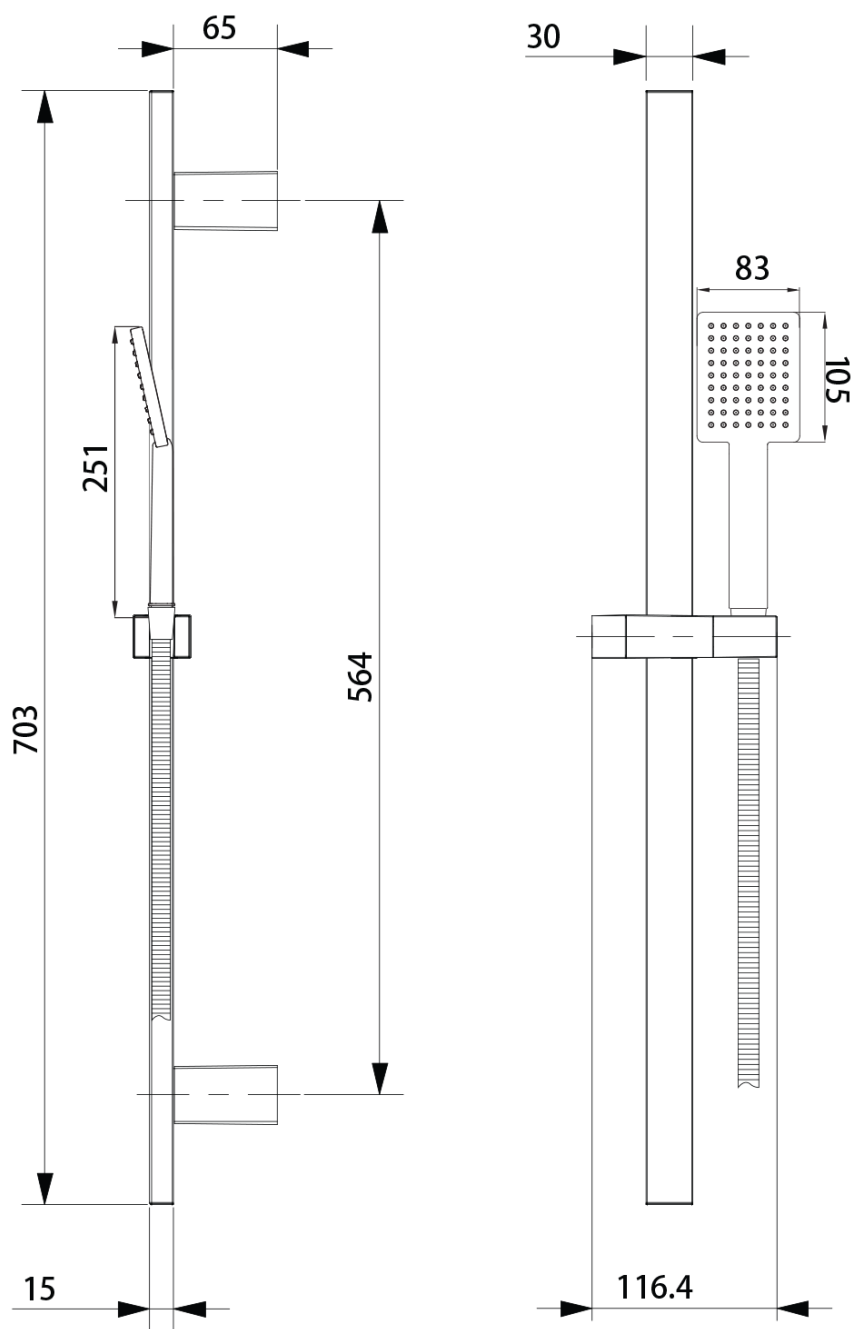

**SPY concealed shower set with lever mixer, 2 outlets,  
black matt**

**SAPHO**

**Order code:** PY42/15-02

**Basic information**

**Brand:** Sapho  
**Series:** SPY

**Properties**

**Colour:** Black matt  
**Material:** Brass  
**Shape:** Square  
**Installation:** Concealed  
**Type of control:** Lever  
**Type of diverter:** Pressure  
**Cartridge diameter:** 35 mm  
**Shower functions:** Rain  
**Equipment:** AntiCalc, 2 outlets  
**Weight / Piece:** 6.152 kg  
**Packaging:** 5 Piece

SPY concealed shower set with lever mixer, 2 outlets,  
black matt

 **SAPHO**

### Technical sheet

SPY concealed shower set with lever mixer, 2 outlets,  
black matt

SPY concealed shower set with lever mixer, 2 outlets,  
black matt

SPY concealed shower set with lever mixer, 2 outlets,  
black matt