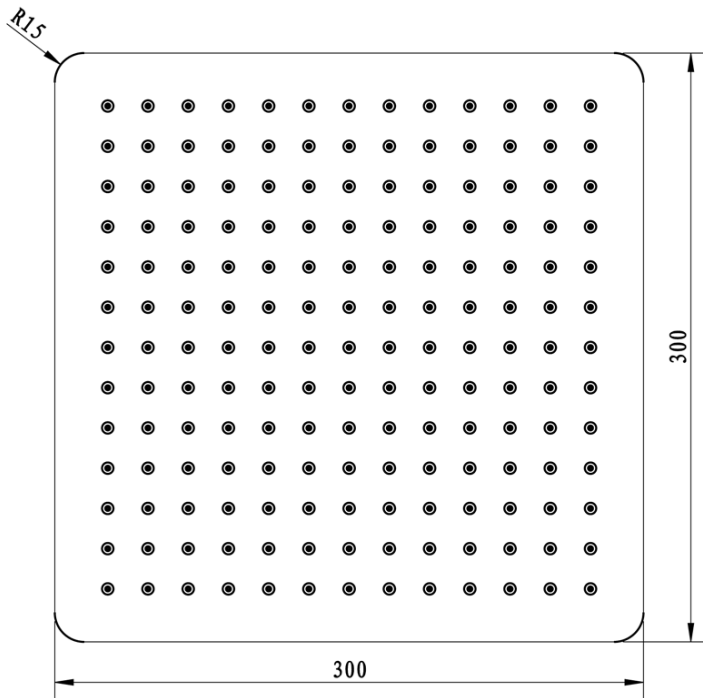

SPY concealed shower set with lever mixer, 2 outlets,
black matt