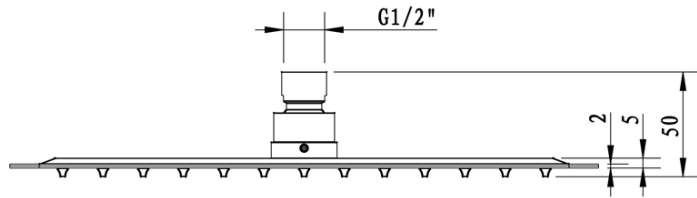

SPY concealed shower set with lever mixer, 2 outlets,
black matt