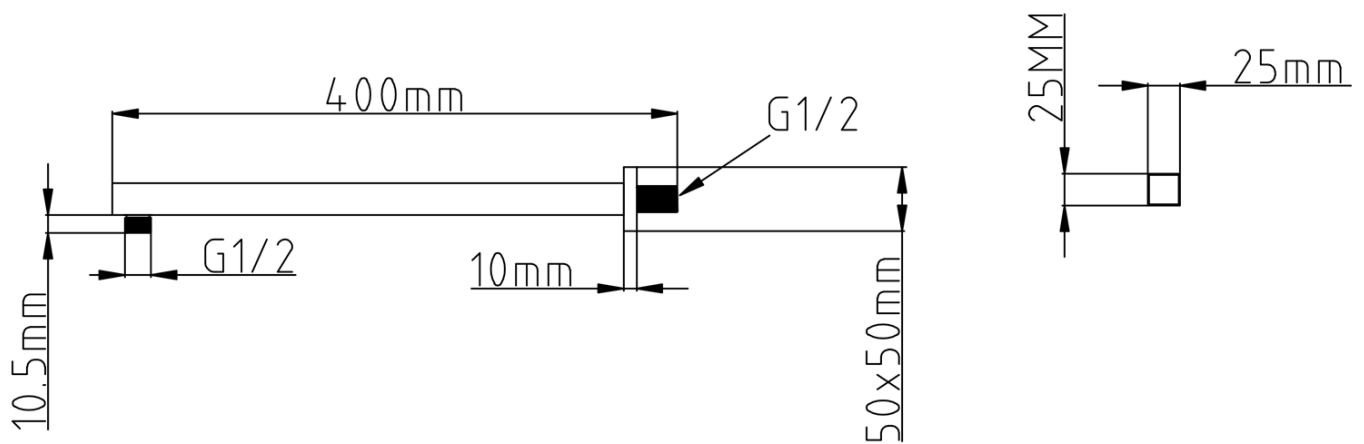

**SPY concealed shower set with lever mixer, 2 outlets,  
black matt**

**SAPHO**

**Order code:** PY42/15-02

**Basic information**

**Brand:** Sapho  
**Series:** SPY

**Properties**

**Colour:** Black matt  
**Material:** Brass  
**Shape:** Square  
**Installation:** Concealed  
**Type of control:** Lever  
**Type of diverter:** Pressure  
**Cartridge diameter:** 35 mm  
**Shower functions:** Rain  
**Equipment:** AntiCalc, 2 outlets  
**Weight / Piece:** 6.152 kg  
**Packaging:** 5 Piece

### Technical sheet

SPY concealed shower set with lever mixer, 2 outlets,  
black matt

SPY concealed shower set with lever mixer, 2 outlets,  
black matt

SPY concealed shower set with lever mixer, 2 outlets,  
black matt