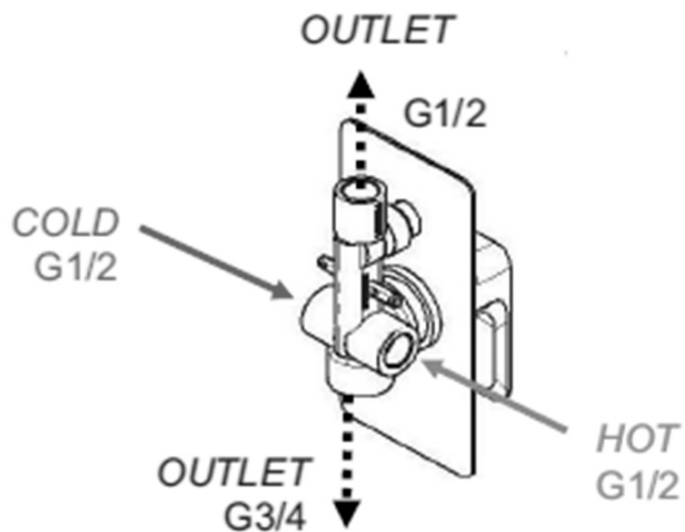

**SPY concealed shower set with lever mixer, 2 outlets,  
black matt**

**SAPHO**

**Order code:** PY42/15-02

**Basic information**

**Brand:** Sapho  
**Series:** SPY

**Properties**

**Colour:** Black matt  
**Material:** Brass  
**Shape:** Square  
**Installation:** Concealed  
**Type of control:** Lever  
**Type of diverter:** Pressure  
**Cartridge diameter:** 35 mm  
**Shower functions:** Rain  
**Equipment:** AntiCalc, 2 outlets  
**Weight / Piece:** 6.152 kg  
**Packaging:** 5 Piece

SPY concealed shower set with lever mixer, 2 outlets,  
black matt

**SAPHO**

### Technical sheet

SPY concealed shower set with lever mixer, 2 outlets,  
black matt

SPY concealed shower set with lever mixer, 2 outlets,  
black matt

SPY concealed shower set with lever mixer, 2 outlets,  
black matt