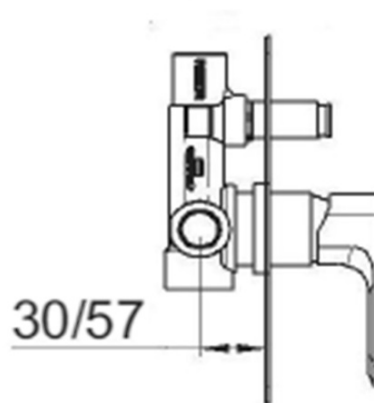

SPY concealed shower set with lever mixer, 2 outlets,
black matt

SAPHO

Technical sheet