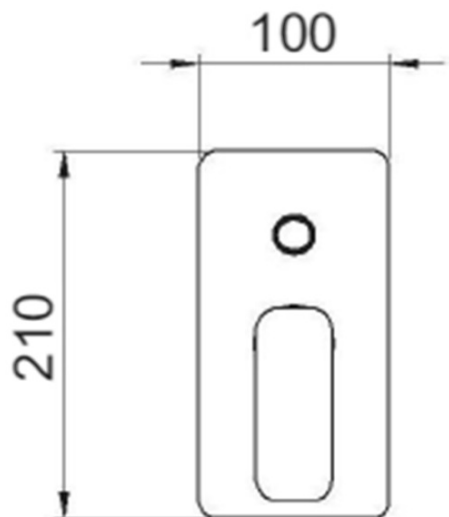

SPY concealed shower set with lever mixer, 2 outlets,
black matt

SAPHO

Technical sheet