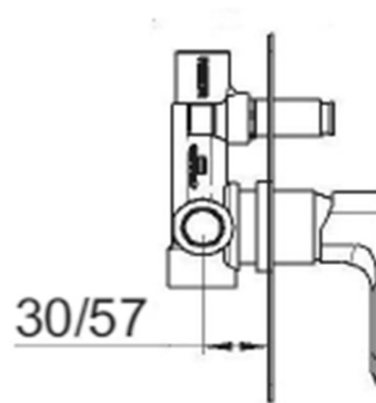

**SPY concealed shower set with lever mixer, 2 outlets,
black matt**

SAPHO

Order code: PY42/15-02

Basic information

Brand: Sapho
Series: SPY

Properties

Colour: Black matt
Material: Brass
Shape: Square
Installation: Concealed
Type of control: Lever
Type of diverter: Pressure
Cartridge diameter: 35 mm
Shower functions: Rain
Equipment: AntiCalc, 2 outlets
Weight / Piece: 6.152 kg
Packaging: 5 Piece

SPY concealed shower set with lever mixer, 2 outlets,
black matt

 **SAPHO**

Technical sheet

SPY concealed shower set with lever mixer, 2 outlets,
black matt

SPY concealed shower set with lever mixer, 2 outlets,
black matt