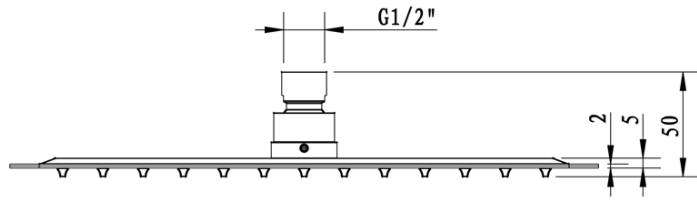

**SPY concealed shower set with lever mixer, 2 outlets,
black matt**

SAPHO

Order code: PY42/15-02

Basic information

Brand: Sapho
Series: SPY

Properties

Colour: Black matt
Material: Brass
Shape: Square
Installation: Concealed
Type of control: Lever
Type of diverter: Pressure
Cartridge diameter: 35 mm
Shower functions: Rain
Equipment: AntiCalc, 2 outlets
Weight / Piece: 6.152 kg
Packaging: 5 Piece

SPY concealed shower set with lever mixer, 2 outlets,
black matt

 **SAPHO**

Technical sheet

SPY concealed shower set with lever mixer, 2 outlets,
black matt

SPY concealed shower set with lever mixer, 2 outlets,
black matt