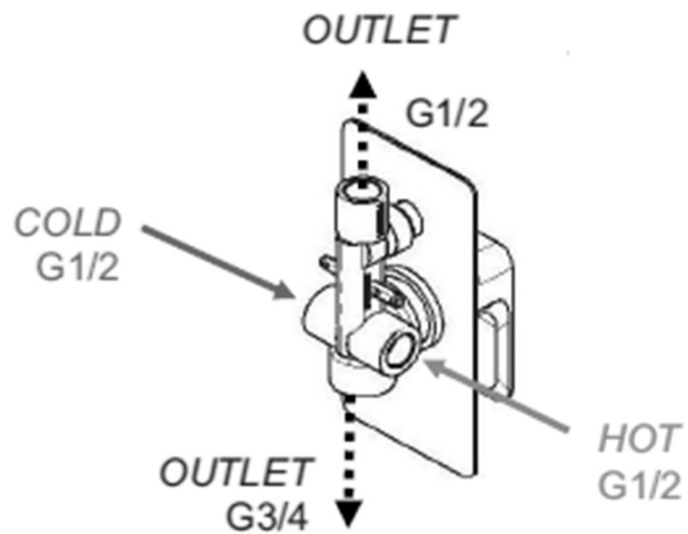

**SPY concealed shower set with lever mixer, 2 outlets,
black matt**

SAPHO

Order code: PY42/15-02

Basic information

Brand: Sapho
Series: SPY

Properties

Colour: Black matt
Material: Brass
Shape: Square
Installation: Concealed
Type of control: Lever
Type of diverter: Pressure
Cartridge diameter: 35 mm
Shower functions: Rain
Equipment: AntiCalc, 2 outlets
Weight / Piece: 6.152 kg
Packaging: 5 Piece

SPY concealed shower set with lever mixer, 2 outlets,
black matt

 **SAPHO**

Technical sheet

SPY concealed shower set with lever mixer, 2 outlets,
black matt

SPY concealed shower set with lever mixer, 2 outlets,
black matt