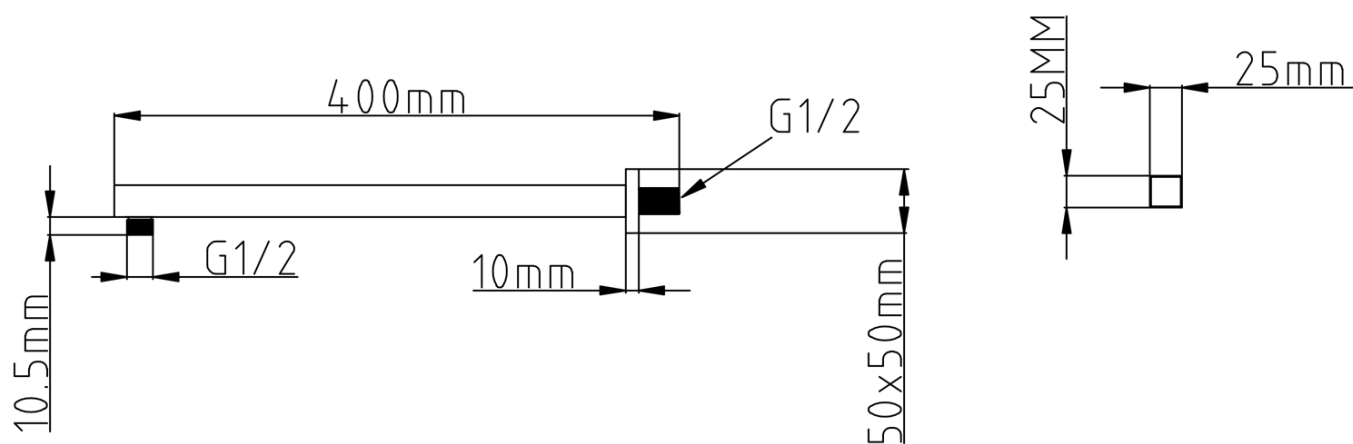

SPY concealed shower set with lever mixer, 2 outlets,
black matt