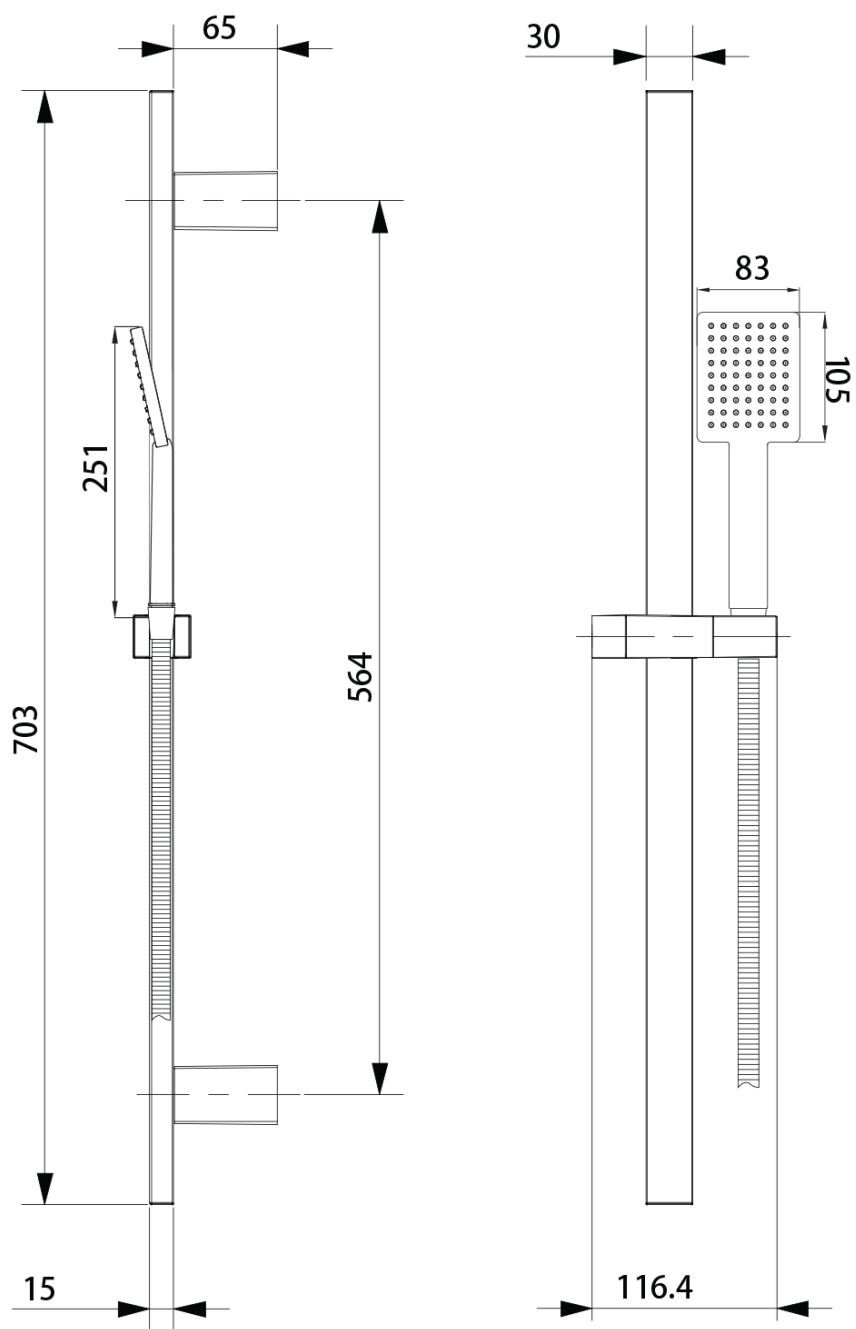

**SPY concealed shower set with lever mixer, 2 outlets,
black matt**

SAPHO

Order code: PY42/15-02

Basic information

Brand: Sapho
Series: SPY

Properties

Colour: Black matt
Material: Brass
Shape: Square
Installation: Concealed
Type of control: Lever
Type of diverter: Pressure
Cartridge diameter: 35 mm
Shower functions: Rain
Equipment: AntiCalc, 2 outlets
Weight / Piece: 6.152 kg
Packaging: 5 Piece

SPY concealed shower set with lever mixer, 2 outlets,
black matt

 **SAPHO**

Technical sheet

SPY concealed shower set with lever mixer, 2 outlets,
black matt

SPY concealed shower set with lever mixer, 2 outlets,
black matt

SPY concealed shower set with lever mixer, 2 outlets,
black matt

SPY concealed shower set with lever mixer, 2 outlets,
black matt

 **SAPHO**