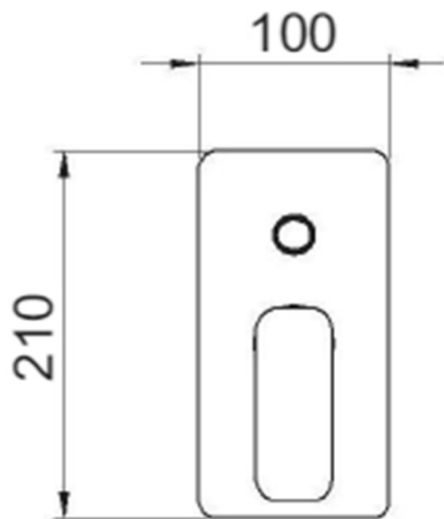

**SPY concealed shower set with lever mixer, 2 outlets,
black matt**

SAPHO

Order code: PY42/15-02

Basic information

Brand: Sapho
Series: SPY

Properties

Colour: Black matt
Material: Brass
Shape: Square
Installation: Concealed
Type of control: Lever
Type of diverter: Pressure
Cartridge diameter: 35 mm
Shower functions: Rain
Equipment: AntiCalc, 2 outlets
Weight / Piece: 6.152 kg
Packaging: 5 Piece

SPY concealed shower set with lever mixer, 2 outlets,
black matt

 **SAPHO**

Technical sheet

SPY concealed shower set with lever mixer, 2 outlets,
black matt

SPY concealed shower set with lever mixer, 2 outlets,
black matt