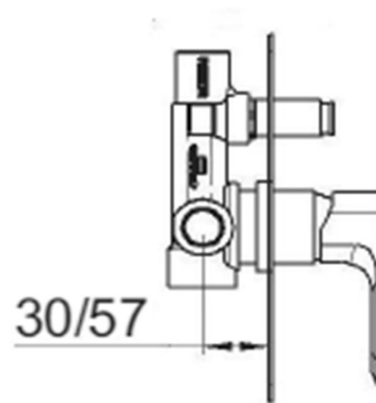

SPY concealed shower set with lever mixer, 2 outlets,
black matt

SAPHO

Technical sheet