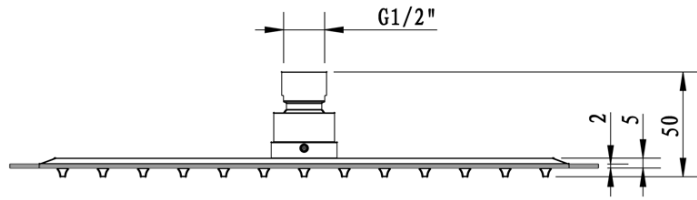

SPY concealed shower set with lever mixer, 2 outlets,
black matt