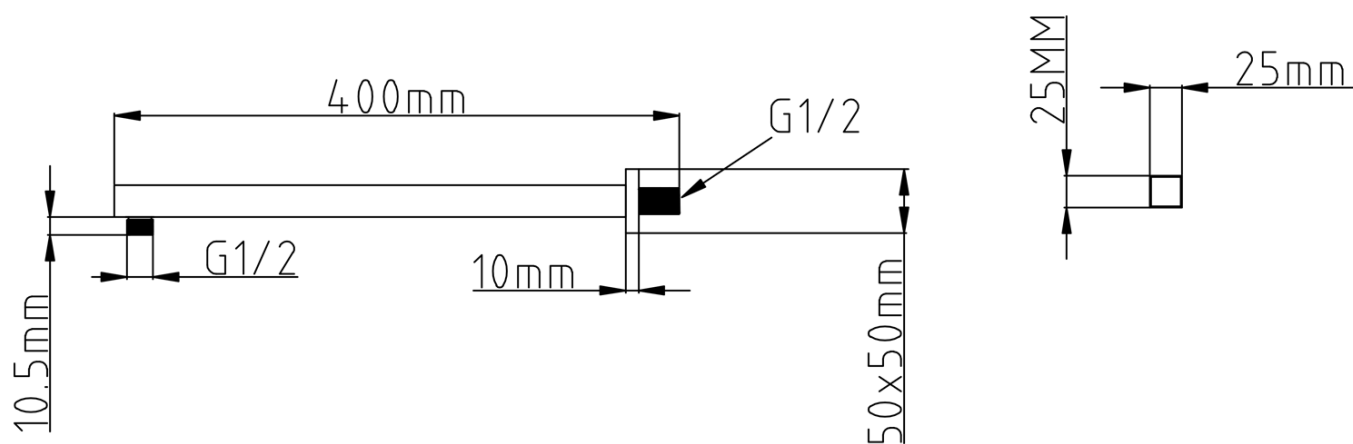

**SPY concealed shower set with lever mixer, 2 outlets,  
black matt**

**SAPHO**

**Order code:** PY42/15-02

**Basic information**

**Brand:** Sapho  
**Series:** SPY

**Properties**

**Colour:** Black matt  
**Material:** Brass  
**Shape:** Square  
**Installation:** Concealed  
**Type of control:** Lever  
**Type of diverter:** Pressure  
**Cartridge diameter:** 35 mm  
**Shower functions:** Rain  
**Equipment:** AntiCalc, 2 outlets  
**Weight / Piece:** 6.152 kg  
**Packaging:** 5 Piece

### Technical sheet

SPY concealed shower set with lever mixer, 2 outlets,  
black matt

SPY concealed shower set with lever mixer, 2 outlets,  
black matt

SPY concealed shower set with lever mixer, 2 outlets,  
black matt