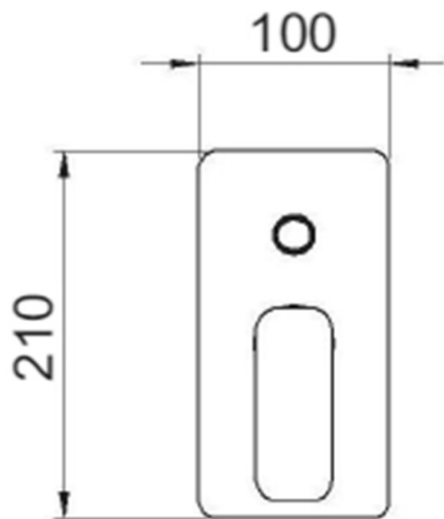

SPY concealed shower set with lever mixer, 2 outlets,
black matt

SAPHO

Technical sheet