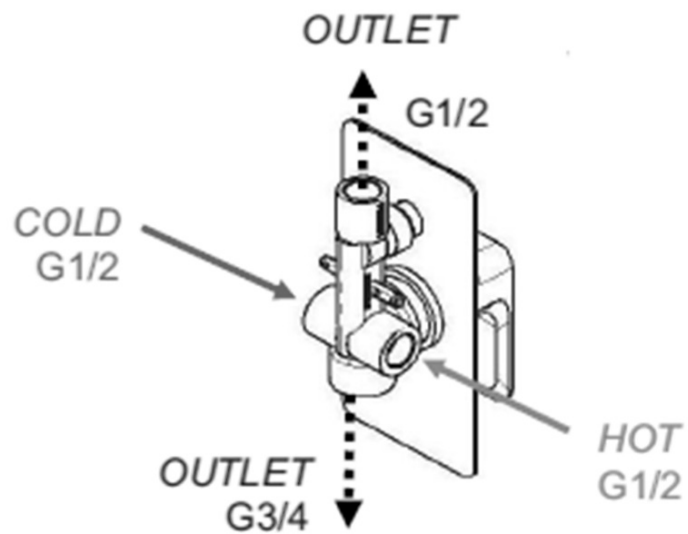

**SPY concealed shower set with lever mixer, 2 outlets,  
black matt**

**SAPHO**

**Order code:** PY42/15-02

**Basic information**

**Brand:** Sapho  
**Series:** SPY

**Properties**

**Colour:** Black matt  
**Material:** Brass  
**Shape:** Square  
**Installation:** Concealed  
**Type of control:** Lever  
**Type of diverter:** Pressure  
**Cartridge diameter:** 35 mm  
**Shower functions:** Rain  
**Equipment:** AntiCalc, 2 outlets  
**Weight / Piece:** 6.152 kg  
**Packaging:** 5 Piece

SPY concealed shower set with lever mixer, 2 outlets,  
black matt

 **SAPHO**

### Technical sheet

SPY concealed shower set with lever mixer, 2 outlets,  
black matt

SPY concealed shower set with lever mixer, 2 outlets,  
black matt

SPY concealed shower set with lever mixer, 2 outlets,  
black matt