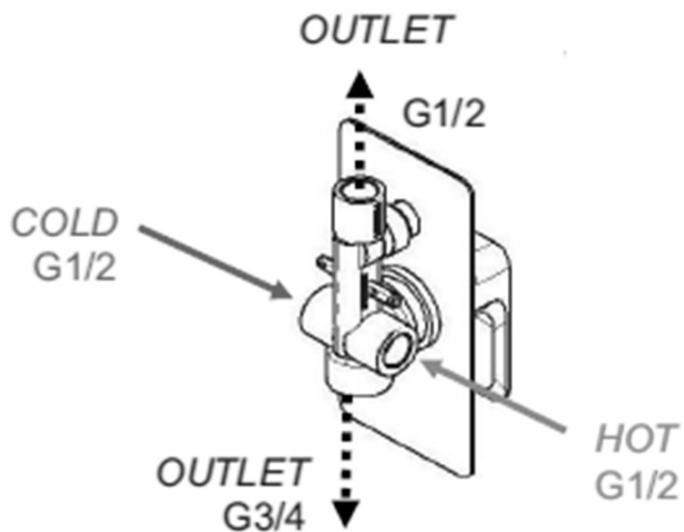

**SPY concealed shower set with lever mixer, 2 outlets,  
black matt**

**SAPHO**

**Order code:** PY42/15-02

**Basic information**

**Brand:** Sapho  
**Series:** SPY

**Properties**

**Colour:** Black matt  
**Material:** Brass  
**Shape:** Square  
**Installation:** Concealed  
**Type of control:** Lever  
**Type of diverter:** Pressure  
**Cartridge diameter:** 35 mm  
**Shower functions:** Rain  
**Equipment:** AntiCalc, 2 outlets  
**Weight / Piece:** 6.152 kg  
**Packaging:** 5 Piece

SPY concealed shower set with lever mixer, 2 outlets,  
black matt

 **SAPHO**

### Technical sheet

SPY concealed shower set with lever mixer, 2 outlets,  
black matt

SPY concealed shower set with lever mixer, 2 outlets,  
black matt

SPY concealed shower set with lever mixer, 2 outlets,  
black matt