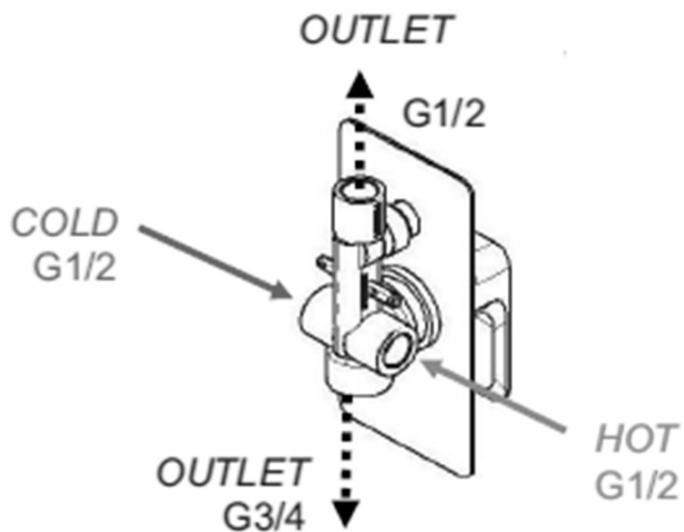

**SPY concealed shower set with lever mixer, 2 outlets,
black matt**

SAPHO

Order code: PY42/15-02

Basic information

Brand: Sapho
Series: SPY

Properties

Colour: Black matt
Material: Brass
Shape: Square
Installation: Concealed
Type of control: Lever
Type of diverter: Pressure
Cartridge diameter: 35 mm
Shower functions: Rain
Equipment: AntiCalc, 2 outlets
Weight / Piece: 6.152 kg
Packaging: 5 Piece

SPY concealed shower set with lever mixer, 2 outlets,
black matt

 **SAPHO**

Technical sheet

SPY concealed shower set with lever mixer, 2 outlets,
black matt

SPY concealed shower set with lever mixer, 2 outlets,
black matt