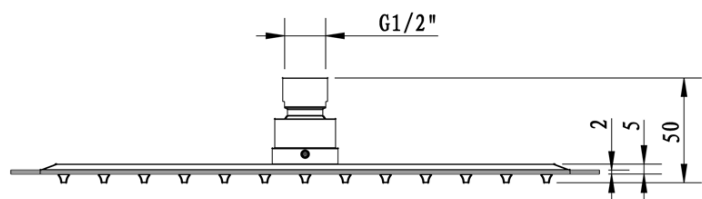

**SPY concealed shower set with lever mixer, 2 outlets,
black matt**

SAPHO

Order code: PY42/15-02

Basic information

Brand: Sapho
Series: SPY

Properties

Colour: Black matt
Material: Brass
Shape: Square
Installation: Concealed
Type of control: Lever
Type of diverter: Pressure
Cartridge diameter: 35 mm
Shower functions: Rain
Equipment: AntiCalc, 2 outlets
Weight / Piece: 6.152 kg
Packaging: 5 Piece

SPY concealed shower set with lever mixer, 2 outlets,
black matt

 **SAPHO**

Technical sheet

SPY concealed shower set with lever mixer, 2 outlets,
black matt

SPY concealed shower set with lever mixer, 2 outlets,
black matt