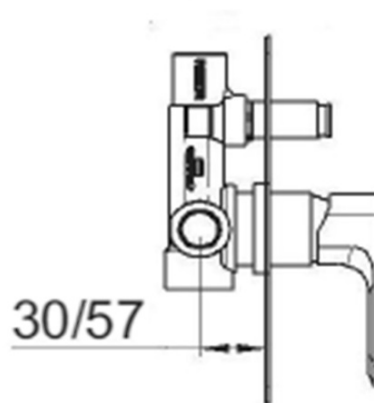

**SPY concealed shower set with lever mixer, 2 outlets,
black matt**

SAPHO

Order code: PY42/15-02

Basic information

Brand: Sapho
Series: SPY

Properties

Colour: Black matt
Material: Brass
Shape: Square
Installation: Concealed
Type of control: Lever
Type of diverter: Pressure
Cartridge diameter: 35 mm
Shower functions: Rain
Equipment: AntiCalc, 2 outlets
Weight / Piece: 6.152 kg
Packaging: 5 Piece

SPY concealed shower set with lever mixer, 2 outlets,
black matt

 **SAPHO**

Technical sheet

SPY concealed shower set with lever mixer, 2 outlets,
black matt

SPY concealed shower set with lever mixer, 2 outlets,
black matt