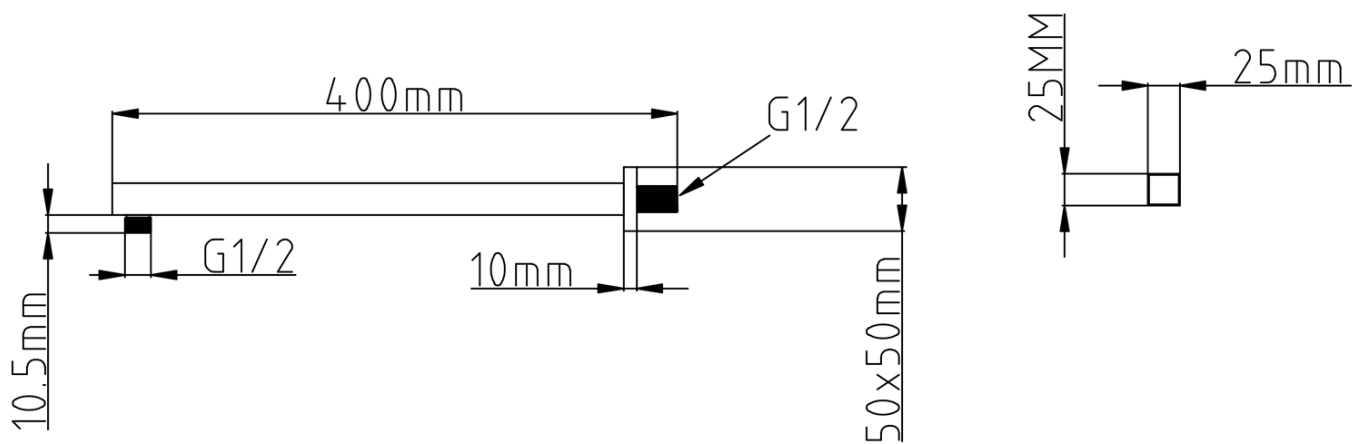

SPY concealed shower set with lever mixer, 2 outlets,
black matt