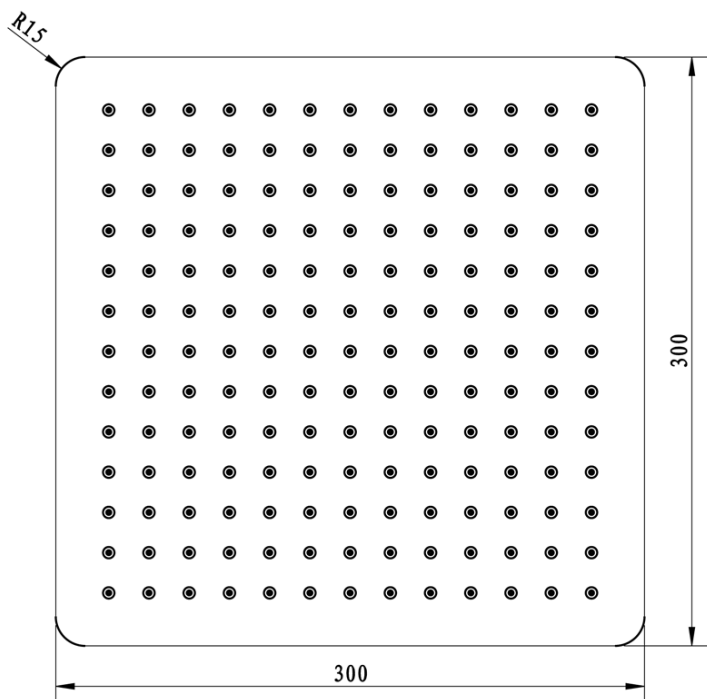

SPY concealed shower set with lever mixer, 2 outlets,
black matt