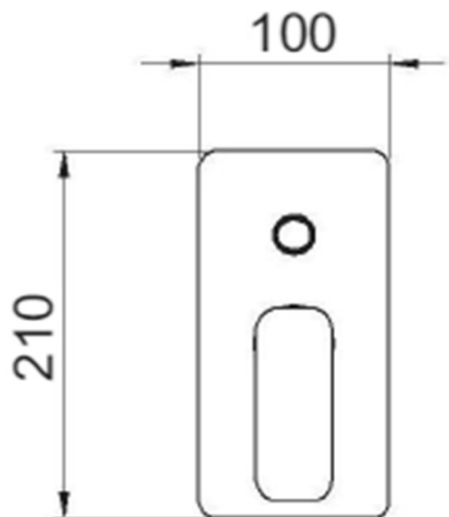

**SPY concealed shower set with lever mixer, 2 outlets,
black matt**

SAPHO

Order code: PY42/15-02

Basic information

Brand: Sapho
Series: SPY

Properties

Colour: Black matt
Material: Brass
Shape: Square
Installation: Concealed
Type of control: Lever
Type of diverter: Pressure
Cartridge diameter: 35 mm
Shower functions: Rain
Equipment: AntiCalc, 2 outlets
Weight / Piece: 6.152 kg
Packaging: 5 Piece

SPY concealed shower set with lever mixer, 2 outlets,
black matt

 **SAPHO**

Technical sheet

SPY concealed shower set with lever mixer, 2 outlets,
black matt

SPY concealed shower set with lever mixer, 2 outlets,
black matt