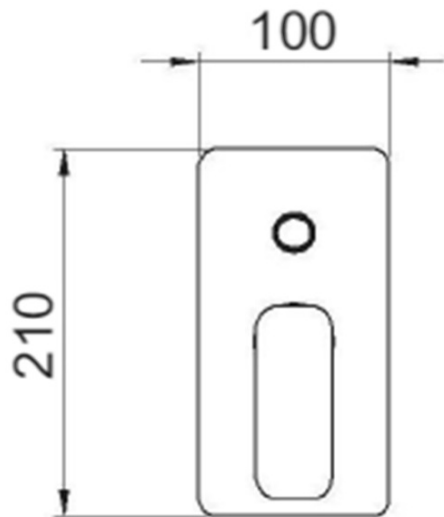

SPY concealed shower set with lever mixer, 2 outlets,
black matt

SAPHO

Technical sheet