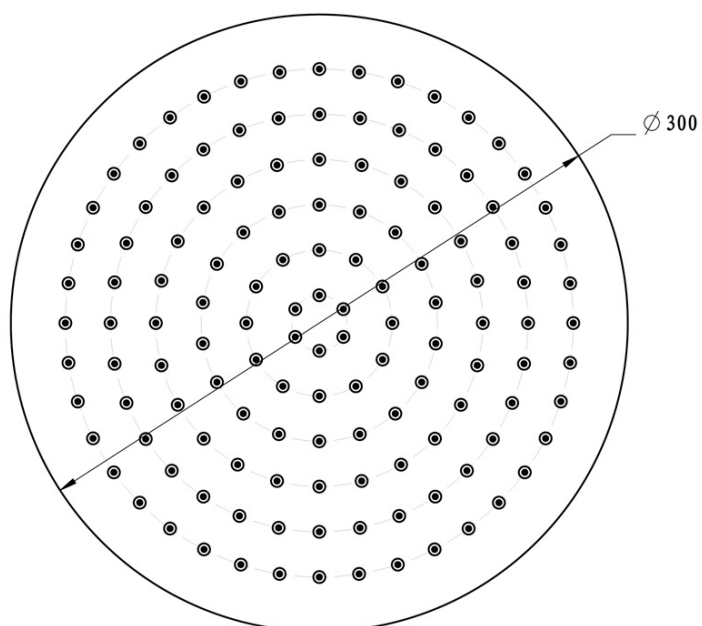

KAI Concealed Shower Set with a single lever Mixer Tap, rotary switch, 2 Outlets, black matt