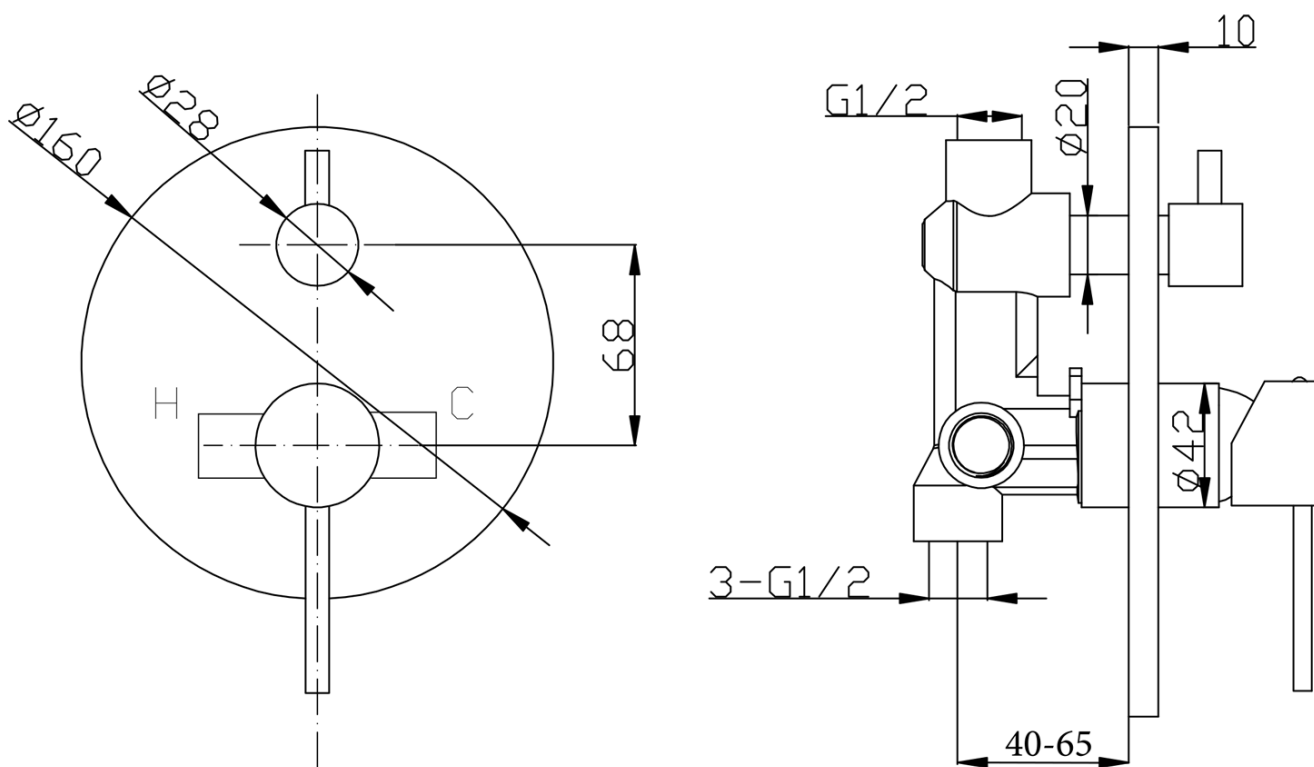

KAI Concealed Shower Set with a single lever Mixer Tap, rotary switch, 2 Outlets, black matt

 **SAPHO**

Order code: KA43/15-02

Basic information

Brand: Sapho
Series: KAI

Properties

Colour: Black matt
Material: Brass
Shape: Circular
Installation: Concealed
Type of control: Lever
Type of diverter: Rotary
Cartridge diameter: 35 mm
Shower functions: Rain
Equipment: AntiCalc, 2 outlets
Weight / Piece: 6.189 kg
Packaging: 5 Piece
Warranty: 2 years

Spare parts

Lever for mixer KA42/15, KA43/15, black (Order code: NDKA42/15)

KAI Concealed Shower Set with a single lever Mixer Tap,
rotary switch, 2 Outlets, black matt

Technical sheet

KAI Concealed Shower Set with a single lever Mixer Tap, rotary switch, 2 Outlets, black matt

SAPHO

KAI Concealed Shower Set with a single lever Mixer Tap, rotary switch, 2 Outlets, black matt

KAI Concealed Shower Set with a single lever Mixer Tap, rotary switch, 2 Outlets, black matt

KAI Concealed Shower Set with a single lever Mixer Tap,
rotary switch, 2 Outlets, black matt