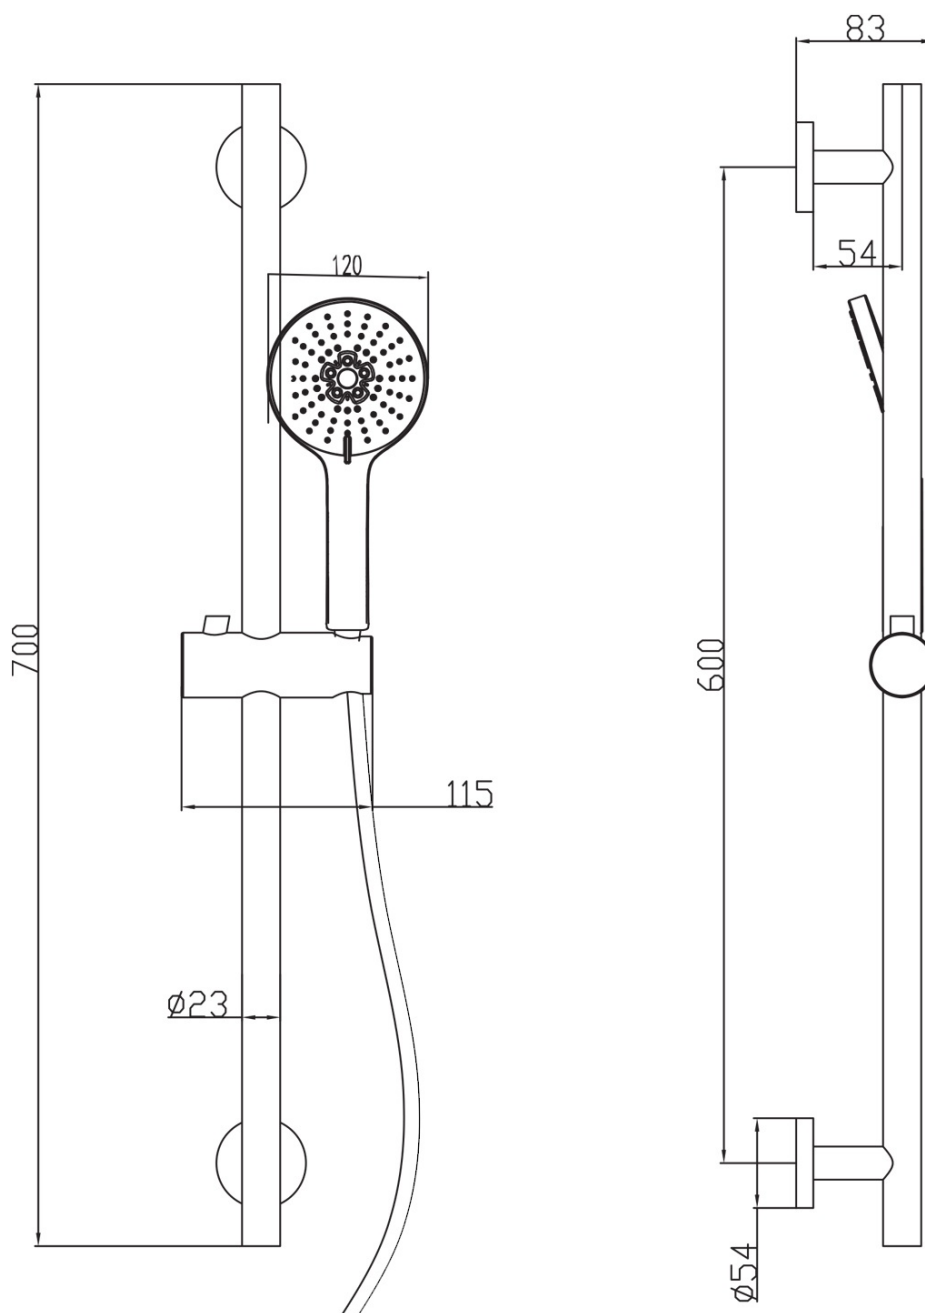

KAI Concealed Shower Set with a single lever Mixer Tap, rotary switch, 2 Outlets, black matt

 **SAPHO**

Order code: KA43/15-02

Basic information

Brand: Sapho
Series: KAI

Properties

Colour: Black matt
Material: Brass
Shape: Circular
Installation: Concealed
Type of control: Lever
Type of diverter: Rotary
Cartridge diameter: 35 mm
Shower functions: Rain
Equipment: AntiCalc, 2 outlets
Weight / Piece: 6.189 kg
Packaging: 5 Piece
Warranty: 2 years

Spare parts

Lever for mixer KA42/15, KA43/15, black (Order code: NDKA42/15)

KAI Concealed Shower Set with a single lever Mixer Tap,
rotary switch, 2 Outlets, black matt

Technical sheet

KAI Concealed Shower Set with a single lever Mixer Tap, rotary switch, 2 Outlets, black matt

SAPHO

KAI Concealed Shower Set with a single lever Mixer Tap, rotary switch, 2 Outlets, black matt

KAI Concealed Shower Set with a single lever Mixer Tap, rotary switch, 2 Outlets, black matt

KAI Concealed Shower Set with a single lever Mixer Tap,
rotary switch, 2 Outlets, black matt