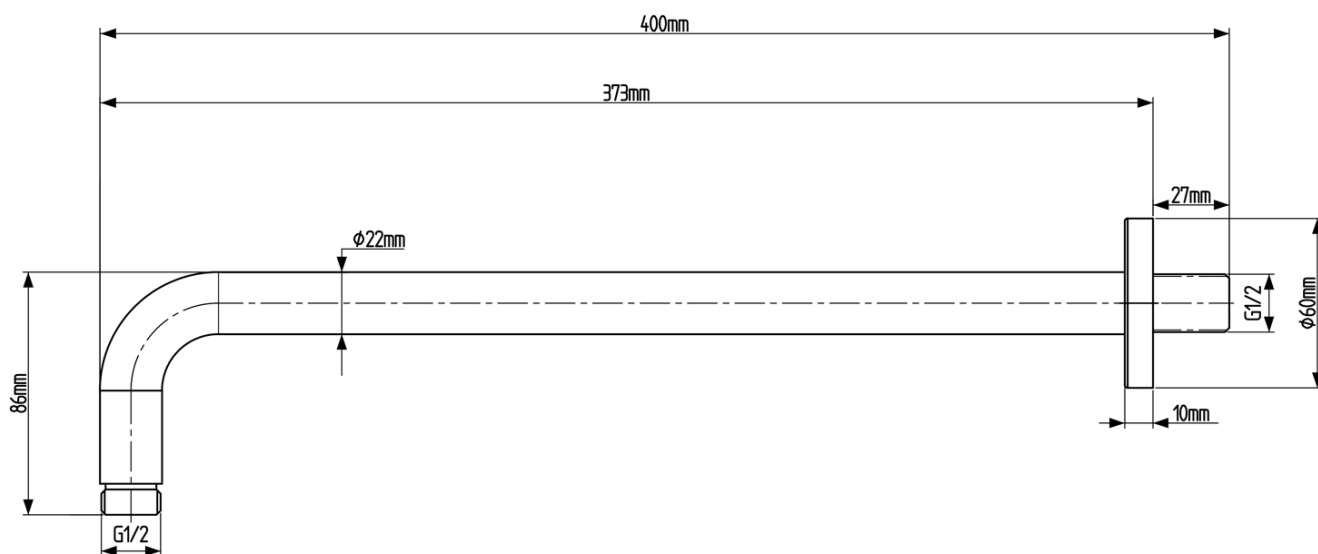

KAI Concealed Shower Set with a single lever Mixer Tap, rotary switch, 2 Outlets, black matt