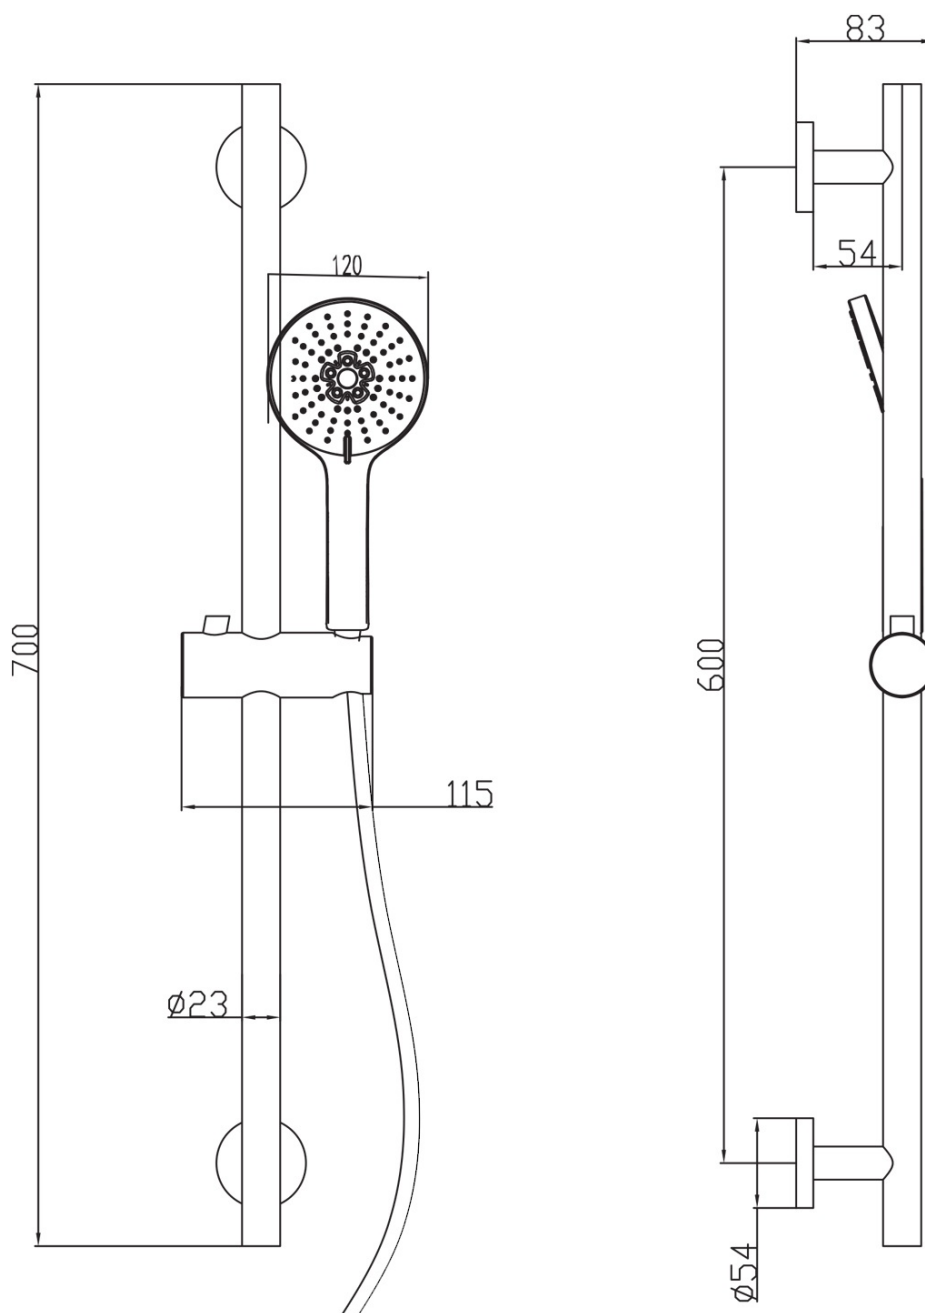

KAI Concealed Shower Set with a single lever Mixer Tap, rotary switch, 2 Outlets, black matt

 **SAPHO**

Order code: KA43/15-02

Basic information

Brand: Sapho
Series: KAI

Properties

Colour: Black matt
Material: Brass
Shape: Circular
Installation: Concealed
Type of control: Lever
Type of diverter: Rotary
Cartridge diameter: 35 mm
Shower functions: Rain
Equipment: AntiCalc, 2 outlets
Weight / Piece: 6.189 kg
Packaging: 5 Piece
Warranty: 2 years

KAI Concealed Shower Set with a single lever Mixer Tap,
rotary switch, 2 Outlets, black matt

Technical sheet

KAI Concealed Shower Set with a single lever Mixer Tap, rotary switch, 2 Outlets, black matt

SAPHO

KAI Concealed Shower Set with a single lever Mixer Tap, rotary switch, 2 Outlets, black matt

KAI Concealed Shower Set with a single lever Mixer Tap, rotary switch, 2 Outlets, black matt

KAI Concealed Shower Set with a single lever Mixer Tap,
rotary switch, 2 Outlets, black matt