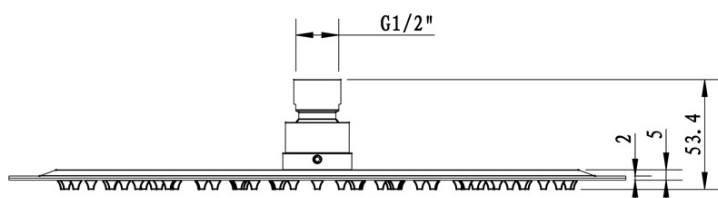

KAI Concealed Shower Set with a single lever Mixer Tap, rotary switch, 2 Outlets, black matt

 **SAPHO**

Order code: KA43/15-02

Basic information

Brand: Sapho
Series: KAI

Properties

Colour: Black matt
Material: Brass
Shape: Circular
Installation: Concealed
Type of control: Lever
Type of diverter: Rotary
Cartridge diameter: 35 mm
Shower functions: Rain
Equipment: AntiCalc, 2 outlets
Weight / Piece: 6.189 kg
Packaging: 5 Piece
Warranty: 2 years

KAI Concealed Shower Set with a single lever Mixer Tap,
rotary switch, 2 Outlets, black matt

Technical sheet

KAI Concealed Shower Set with a single lever Mixer Tap, rotary switch, 2 Outlets, black matt

KAI Concealed Shower Set with a single lever Mixer Tap, rotary switch, 2 Outlets, black matt