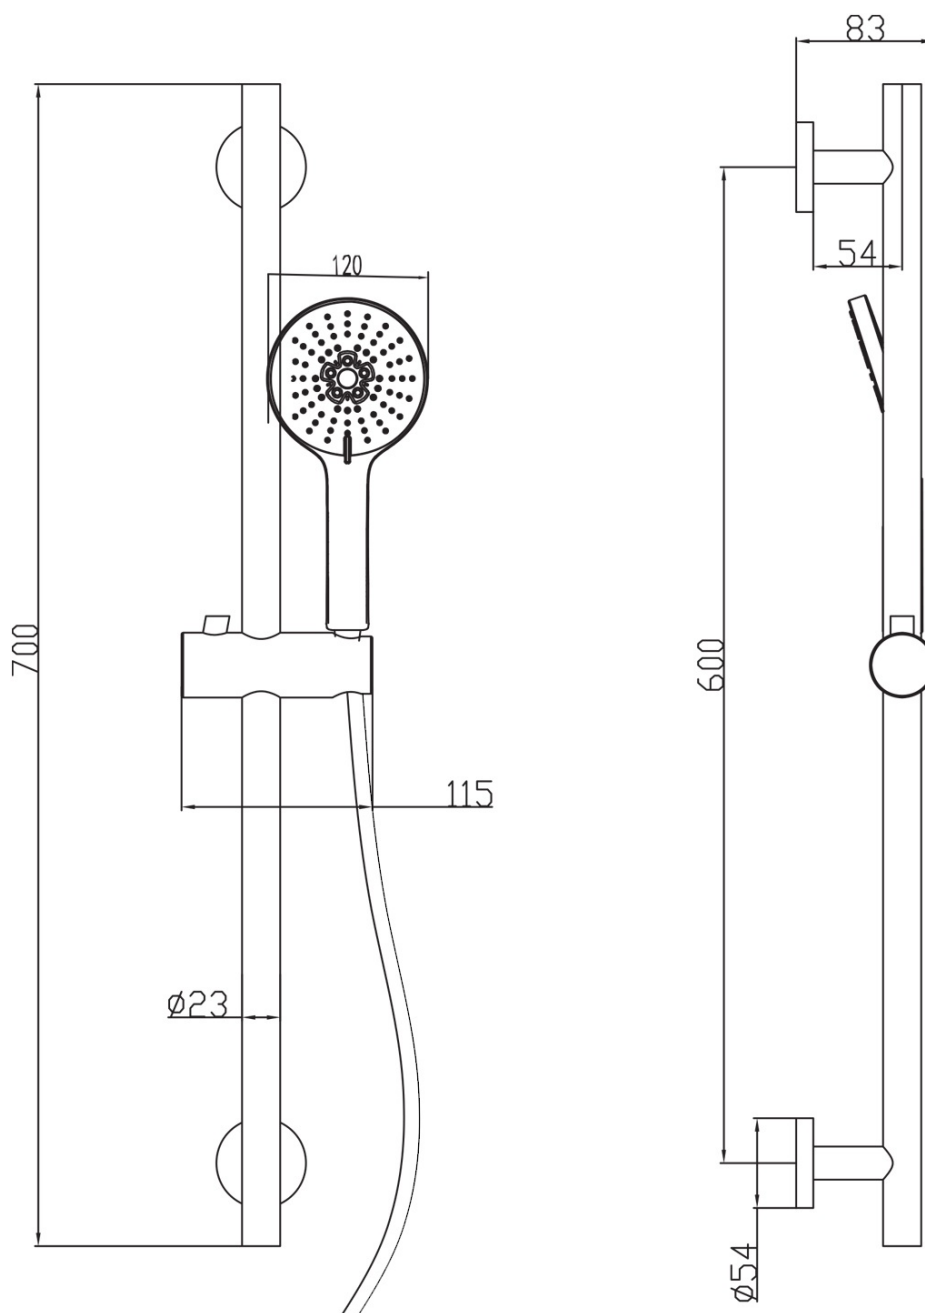

KAI Concealed Shower Set with a single lever Mixer Tap, rotary switch, 2 Outlets, black matt

 **SAPHO**

Order code: KA43/15-02

Basic information

Brand: Sapho
Series: KAI

Properties

Colour: Black matt
Material: Brass
Shape: Circular
Installation: Concealed
Type of control: Lever
Type of diverter: Rotary
Cartridge diameter: 35 mm
Shower functions: Rain
Equipment: AntiCalc, 2 outlets
Weight / Piece: 6.189 kg
Packaging: 5 Piece
Warranty: 2 years

KAI Concealed Shower Set with a single lever Mixer Tap,
rotary switch, 2 Outlets, black matt

Technical sheet

KAI Concealed Shower Set with a single lever Mixer Tap, rotary switch, 2 Outlets, black matt

KAI Concealed Shower Set with a single lever Mixer Tap, rotary switch, 2 Outlets, black matt

KAI Concealed Shower Set with a single lever Mixer Tap,
rotary switch, 2 Outlets, black matt

KAI Concealed Shower Set with a single lever Mixer Tap,
rotary switch, 2 Outlets, black matt

SAPHO