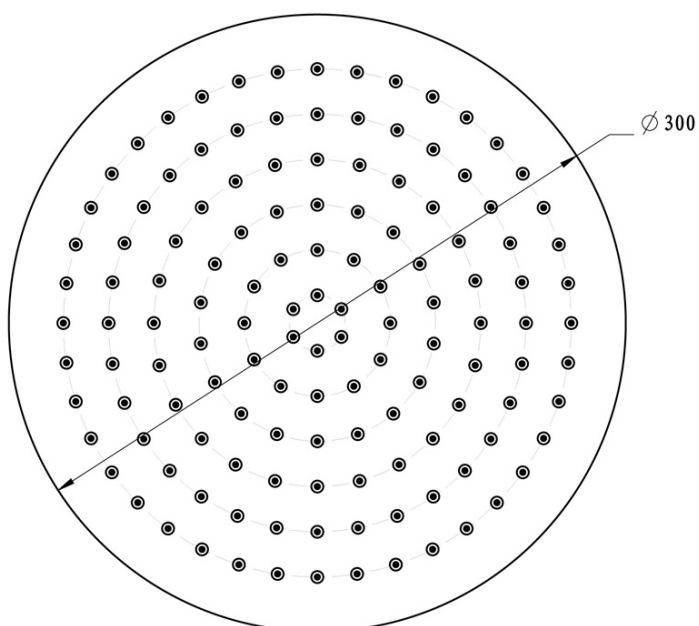

KAI Concealed Shower Set with a single lever Mixer Tap, rotary switch, 2 Outlets, black matt

 **SAPHO**

Order code: KA43/15-02

Basic information

Brand: Sapho
Series: KAI

Properties

Colour: Black matt
Material: Brass
Shape: Circular
Installation: Concealed
Type of control: Lever
Type of diverter: Rotary
Cartridge diameter: 35 mm
Shower functions: Rain
Equipment: AntiCalc, 2 outlets
Weight / Piece: 6.189 kg
Packaging: 5 Piece
Warranty: 2 years

KAI Concealed Shower Set with a single lever Mixer Tap,
rotary switch, 2 Outlets, black matt

Technical sheet

KAI Concealed Shower Set with a single lever Mixer Tap, rotary switch, 2 Outlets, black matt

KAI Concealed Shower Set with a single lever Mixer Tap, rotary switch, 2 Outlets, black matt