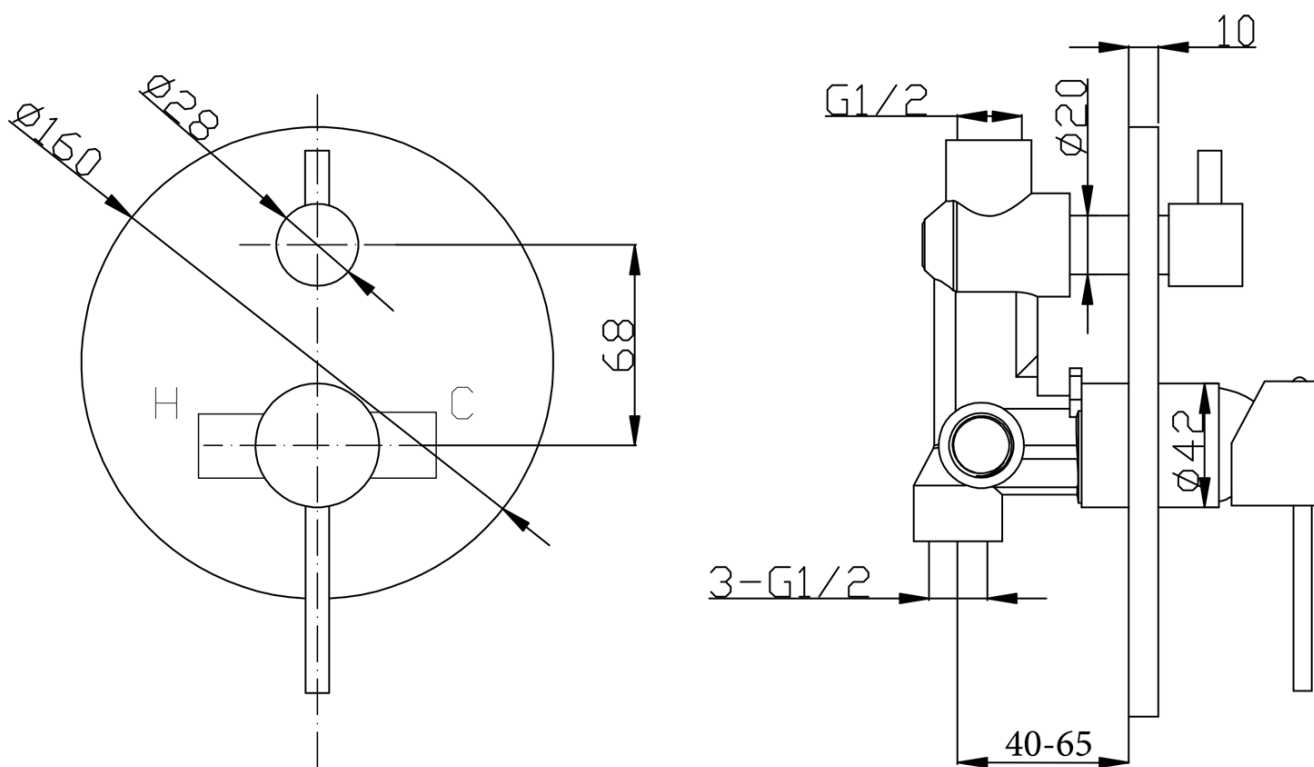

KAI Concealed Shower Set with a single lever Mixer Tap, rotary switch, 2 Outlets, black matt

 **SAPHO**

Order code: KA43/15-02

Basic information

Brand: Sapho
Series: KAI

Properties

Colour: Black matt
Material: Brass
Shape: Circular
Installation: Concealed
Type of control: Lever
Type of diverter: Rotary
Cartridge diameter: 35 mm
Shower functions: Rain
Equipment: AntiCalc, 2 outlets
Weight / Piece: 6.189 kg
Packaging: 5 Piece
Warranty: 2 years

KAI Concealed Shower Set with a single lever Mixer Tap,
rotary switch, 2 Outlets, black matt

Technical sheet

KAI Concealed Shower Set with a single lever Mixer Tap, rotary switch, 2 Outlets, black matt

KAI Concealed Shower Set with a single lever Mixer Tap, rotary switch, 2 Outlets, black matt

KAI Concealed Shower Set with a single lever Mixer Tap, rotary switch, 2 Outlets, black matt