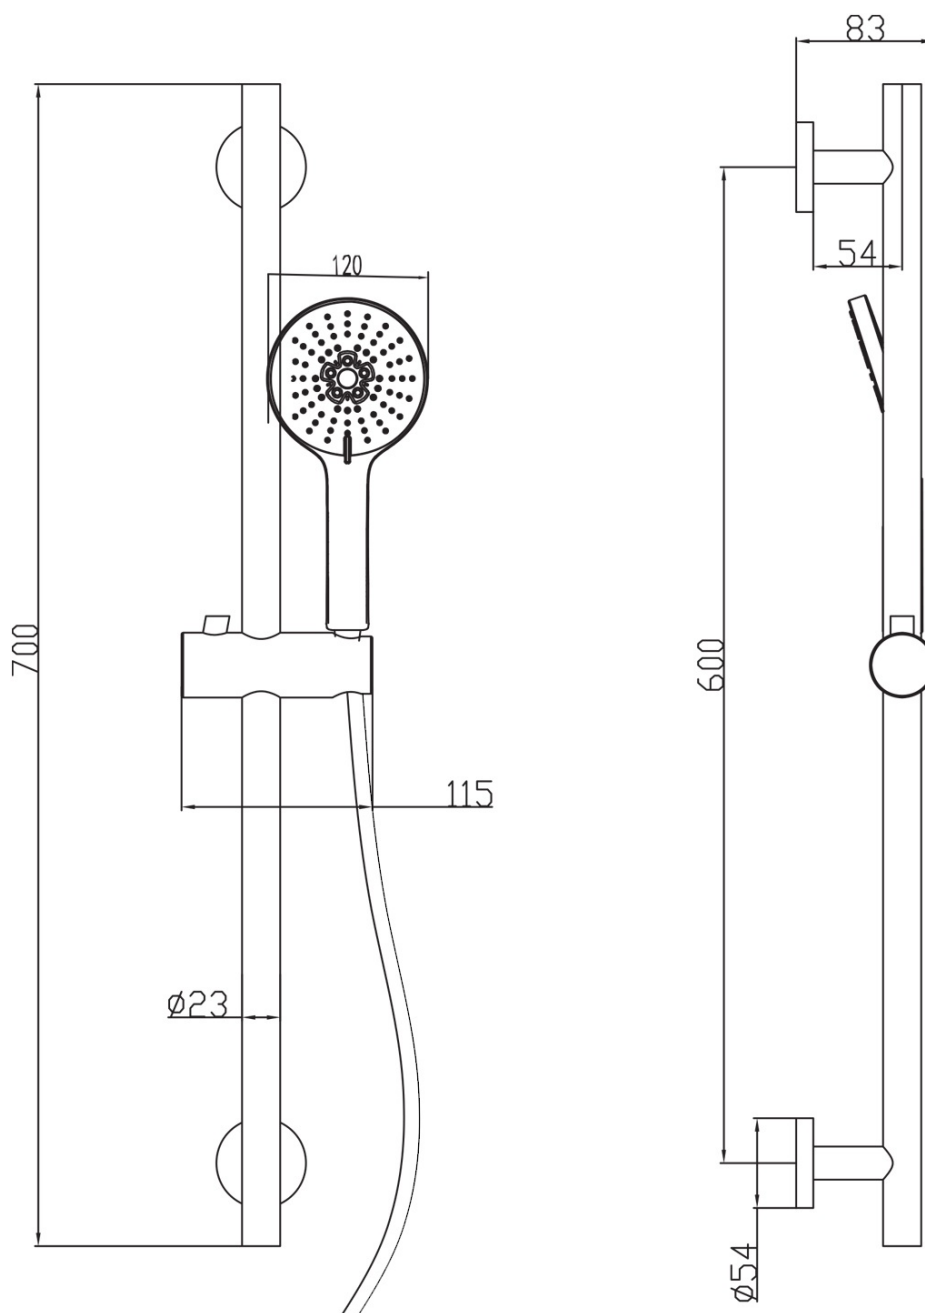

KAI Concealed Shower Set with a single lever Mixer Tap, rotary switch, 2 Outlets, black matt

 **SAPHO**

Order code: KA43/15-02

Basic information

Brand: Sapho
Series: KAI

Properties

Colour: Black matt
Material: Brass
Shape: Circular
Installation: Concealed
Type of control: Lever
Type of diverter: Rotary
Cartridge diameter: 35 mm
Shower functions: Rain
Equipment: AntiCalc, 2 outlets
Weight / Piece: 6.189 kg
Packaging: 5 Piece
Warranty: 2 years

KAI Concealed Shower Set with a single lever Mixer Tap,
rotary switch, 2 Outlets, black matt

Technical sheet

KAI Concealed Shower Set with a single lever Mixer Tap, rotary switch, 2 Outlets, black matt

KAI Concealed Shower Set with a single lever Mixer Tap, rotary switch, 2 Outlets, black matt

KAI Concealed Shower Set with a single lever Mixer Tap, rotary switch, 2 Outlets, black matt