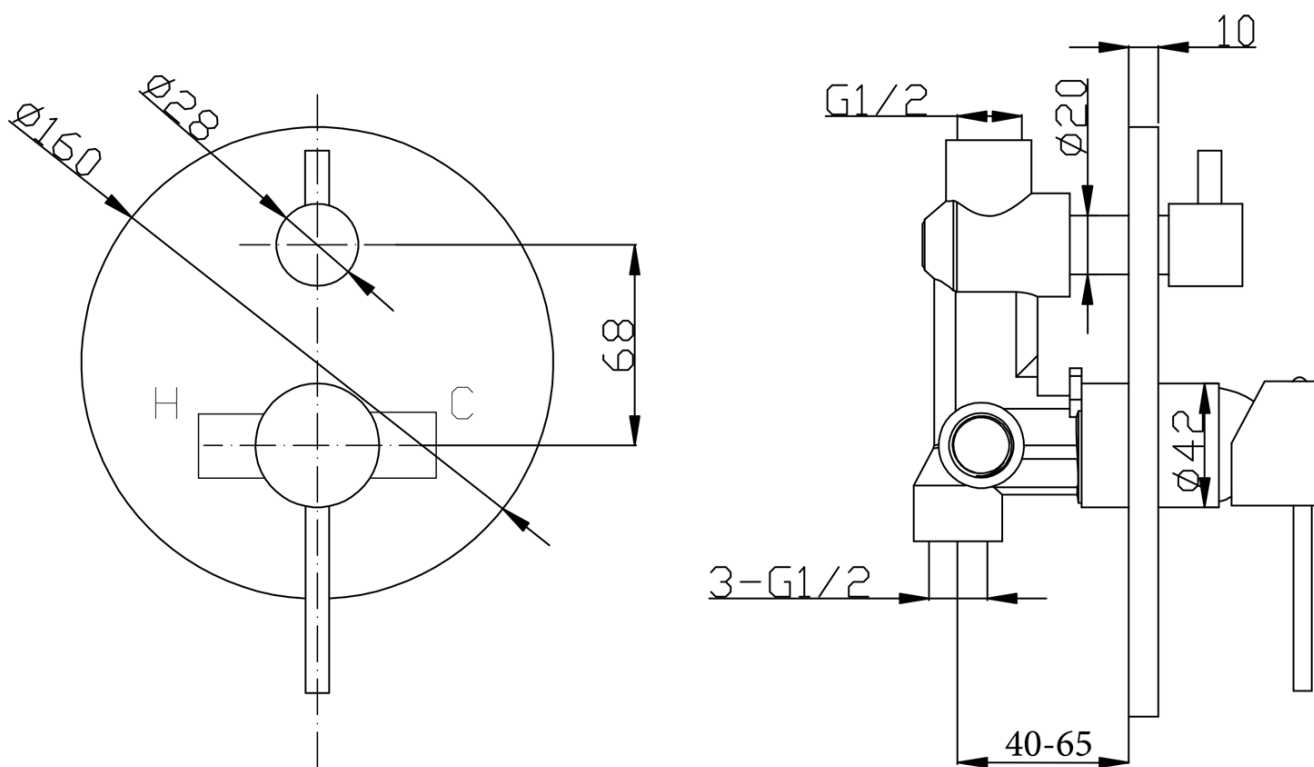

KAI Concealed Shower Set with a single lever Mixer Tap, rotary switch, 2 Outlets, black matt

 **SAPHO**

Order code: KA43/15-02

Basic information

Brand: Sapho
Series: KAI

Properties

Colour: Black matt
Material: Brass
Shape: Circular
Installation: Concealed
Type of control: Lever
Type of diverter: Rotary
Cartridge diameter: 35 mm
Shower functions: Rain
Equipment: AntiCalc, 2 outlets
Weight / Piece: 6.189 kg
Packaging: 5 Piece
Warranty: 2 years

KAI Concealed Shower Set with a single lever Mixer Tap,
rotary switch, 2 Outlets, black matt

Technical sheet

KAI Concealed Shower Set with a single lever Mixer Tap, rotary switch, 2 Outlets, black matt

KAI Concealed Shower Set with a single lever Mixer Tap, rotary switch, 2 Outlets, black matt

KAI Concealed Shower Set with a single lever Mixer Tap, rotary switch, 2 Outlets, black matt

KAI Concealed Shower Set with a single lever Mixer Tap,
rotary switch, 2 Outlets, black matt

 **SAPHO**