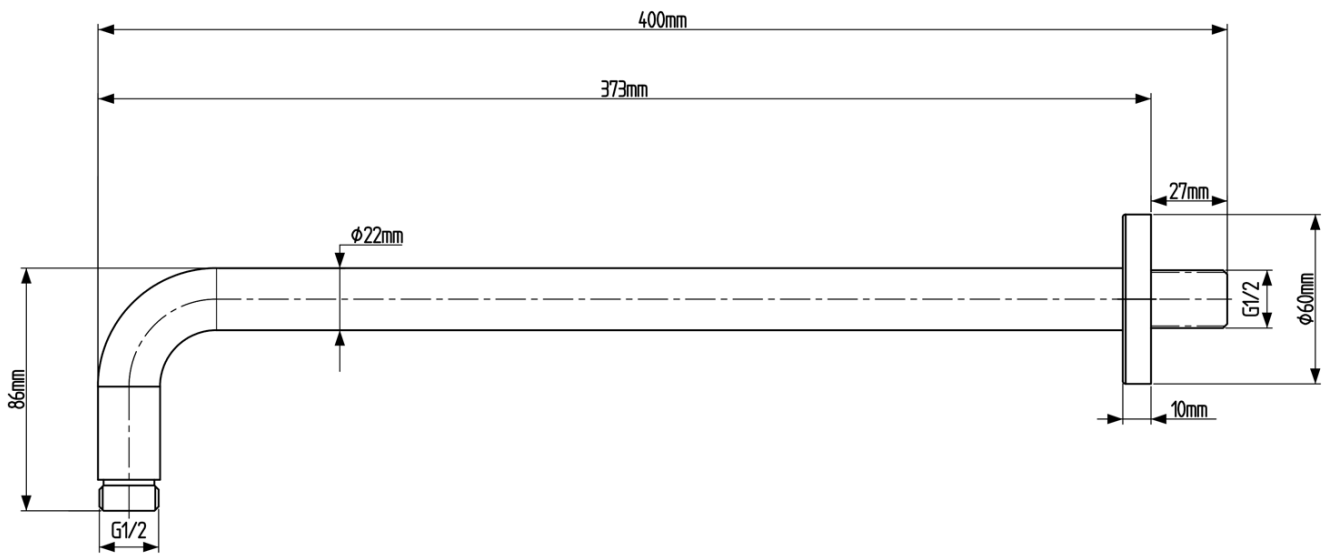

KAI Concealed Shower Set with a single lever Mixer Tap, rotary switch, 2 Outlets, black matt