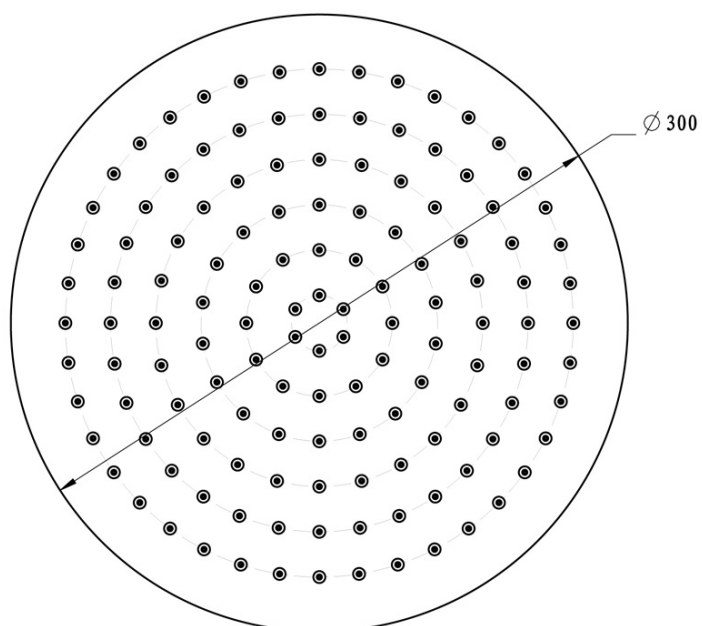

KAI Concealed Shower Set with a single lever Mixer Tap, rotary switch, 2 Outlets, black matt

 **SAPHO**

Order code: KA43/15-02

Basic information

Brand: Sapho
Series: KAI

Properties

Colour: Black matt
Material: Brass
Shape: Circular
Installation: Concealed
Type of control: Lever
Type of diverter: Rotary
Cartridge diameter: 35 mm
Shower functions: Rain
Equipment: AntiCalc, 2 outlets
Weight / Piece: 6.189 kg
Packaging: 5 Piece
Warranty: 2 years

KAI Concealed Shower Set with a single lever Mixer Tap,
rotary switch, 2 Outlets, black matt

Technical sheet

KAI Concealed Shower Set with a single lever Mixer Tap, rotary switch, 2 Outlets, black matt

KAI Concealed Shower Set with a single lever Mixer Tap, rotary switch, 2 Outlets, black matt