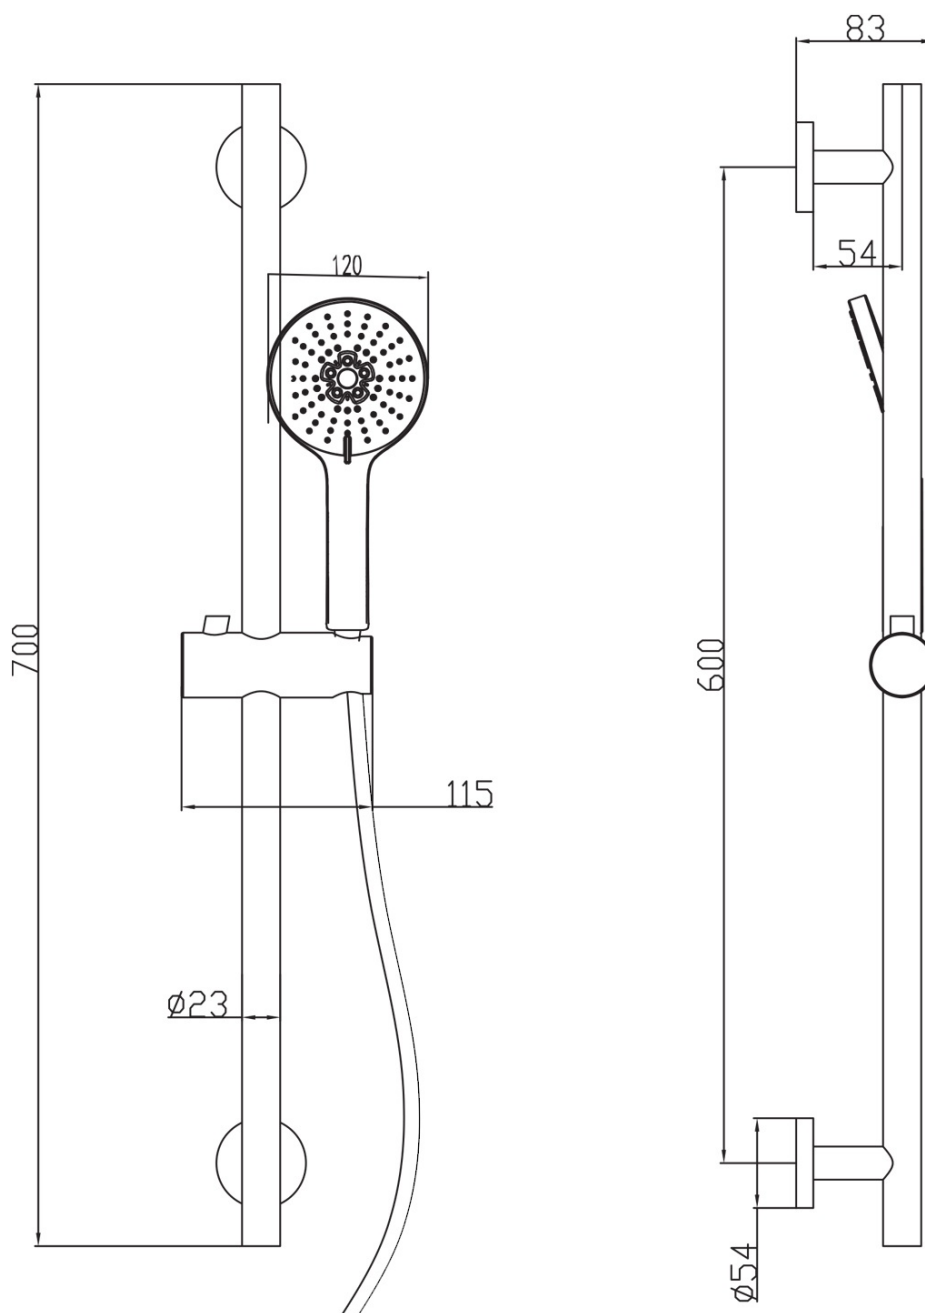

KAI Concealed Shower Set with a single lever Mixer Tap, rotary switch, 2 Outlets, black matt

 **SAPHO**

Order code: KA43/15-02

Basic information

Brand: Sapho
Series: KAI

Properties

Colour: Black matt
Material: Brass
Shape: Circular
Installation: Concealed
Type of control: Lever
Type of diverter: Rotary
Cartridge diameter: 35 mm
Shower functions: Rain
Equipment: AntiCalc, 2 outlets
Weight / Piece: 6.189 kg
Packaging: 5 Piece
Warranty: 2 years

KAI Concealed Shower Set with a single lever Mixer Tap,
rotary switch, 2 Outlets, black matt

Technical sheet

KAI Concealed Shower Set with a single lever Mixer Tap, rotary switch, 2 Outlets, black matt

KAI Concealed Shower Set with a single lever Mixer Tap, rotary switch, 2 Outlets, black matt

KAI Concealed Shower Set with a single lever Mixer Tap, rotary switch, 2 Outlets, black matt

KAI Concealed Shower Set with a single lever Mixer Tap,
rotary switch, 2 Outlets, black matt

 **SAPHO**