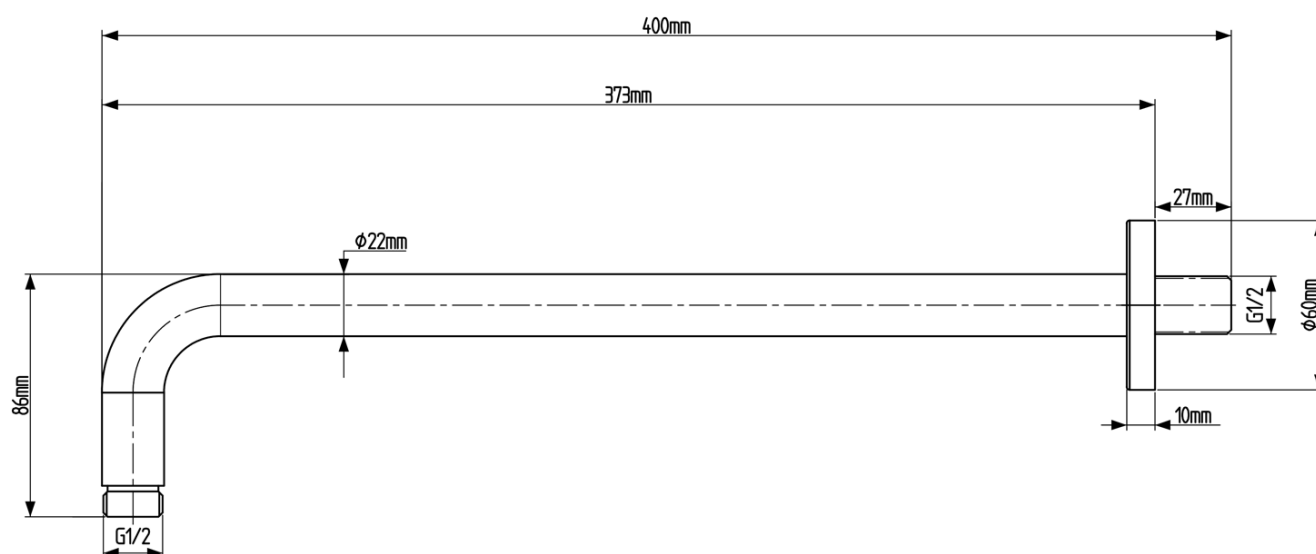

KAI Concealed Shower Set with a single lever Mixer Tap,
rotary switch, 2 Outlets, black matt