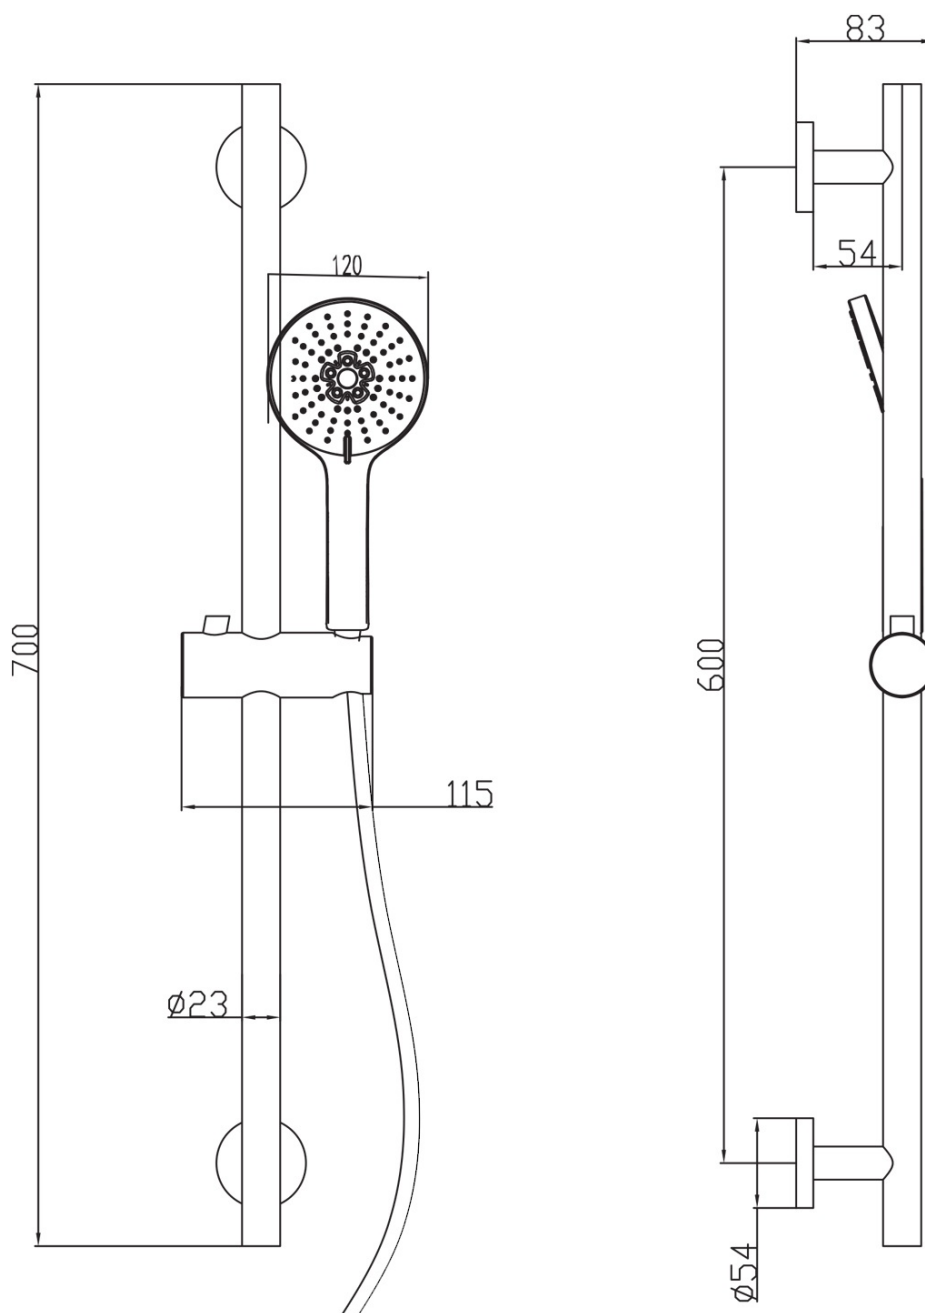

# KAI Concealed Shower Set with a single lever Mixer Tap, rotary switch, 2 Outlets, black matt

 **SAPHO**

**Order code:** KA43/15-02

## Properties

**Colour:** Black matt  
**Material:** Brass  
**Shape:** Circular  
**Installation:** Concealed  
**Type of control:** Lever  
**Type of diverter:** Rotary  
**Cartridge diameter:** 35 mm  
**Shower functions:** Rain  
**Equipment:** AntiCalc, 2 outlets  
**Weight / Piece:** 6.189 kg  
**Packaging:** 5 Piece  
**Warranty:** 2 years

KAI Concealed Shower Set with a single lever Mixer Tap,  
rotary switch, 2 Outlets, black matt

Technical sheet

KAI Concealed Shower Set with a single lever Mixer Tap, rotary switch, 2 Outlets, black matt

KAI Concealed Shower Set with a single lever Mixer Tap, rotary switch, 2 Outlets, black matt

KAI Concealed Shower Set with a single lever Mixer Tap,  
rotary switch, 2 Outlets, black matt

KAI Concealed Shower Set with a single lever Mixer Tap,  
rotary switch, 2 Outlets, black matt