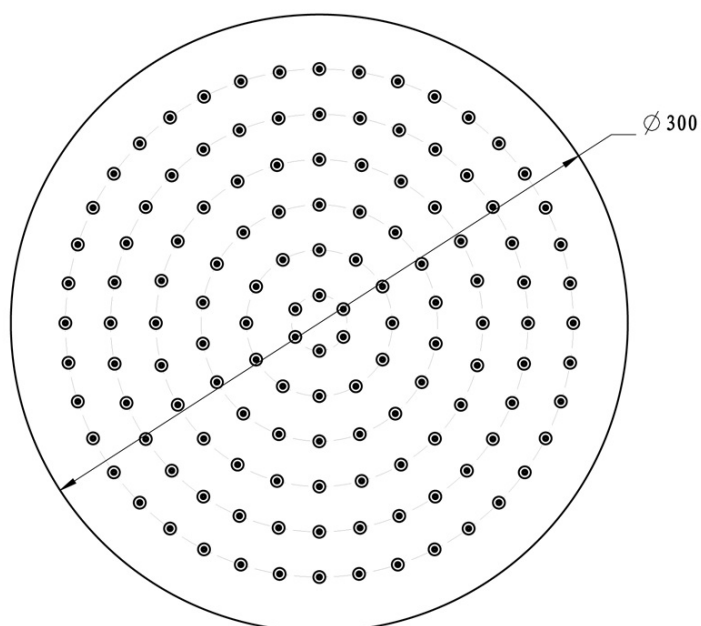

KAI Concealed Shower Set with a single lever Mixer Tap, rotary switch, 2 Outlets, black matt

 **SAPHO**

Order code: KA43/15-02

Basic information

Brand: Sapho
Series: KAI

Properties

Colour: Black matt
Material: Brass
Shape: Circular
Installation: Concealed
Type of control: Lever
Type of diverter: Rotary
Cartridge diameter: 35 mm
Shower functions: Rain
Equipment: AntiCalc, 2 outlets
Weight / Piece: 6.189 kg
Packaging: 5 Piece
Warranty: 2 years

KAI Concealed Shower Set with a single lever Mixer Tap,
rotary switch, 2 Outlets, black matt

Technical sheet

KAI Concealed Shower Set with a single lever Mixer Tap, rotary switch, 2 Outlets, black matt

SAPHO

KAI Concealed Shower Set with a single lever Mixer Tap, rotary switch, 2 Outlets, black matt

KAI Concealed Shower Set with a single lever Mixer Tap,
rotary switch, 2 Outlets, black matt

KAI Concealed Shower Set with a single lever Mixer Tap,
rotary switch, 2 Outlets, black matt