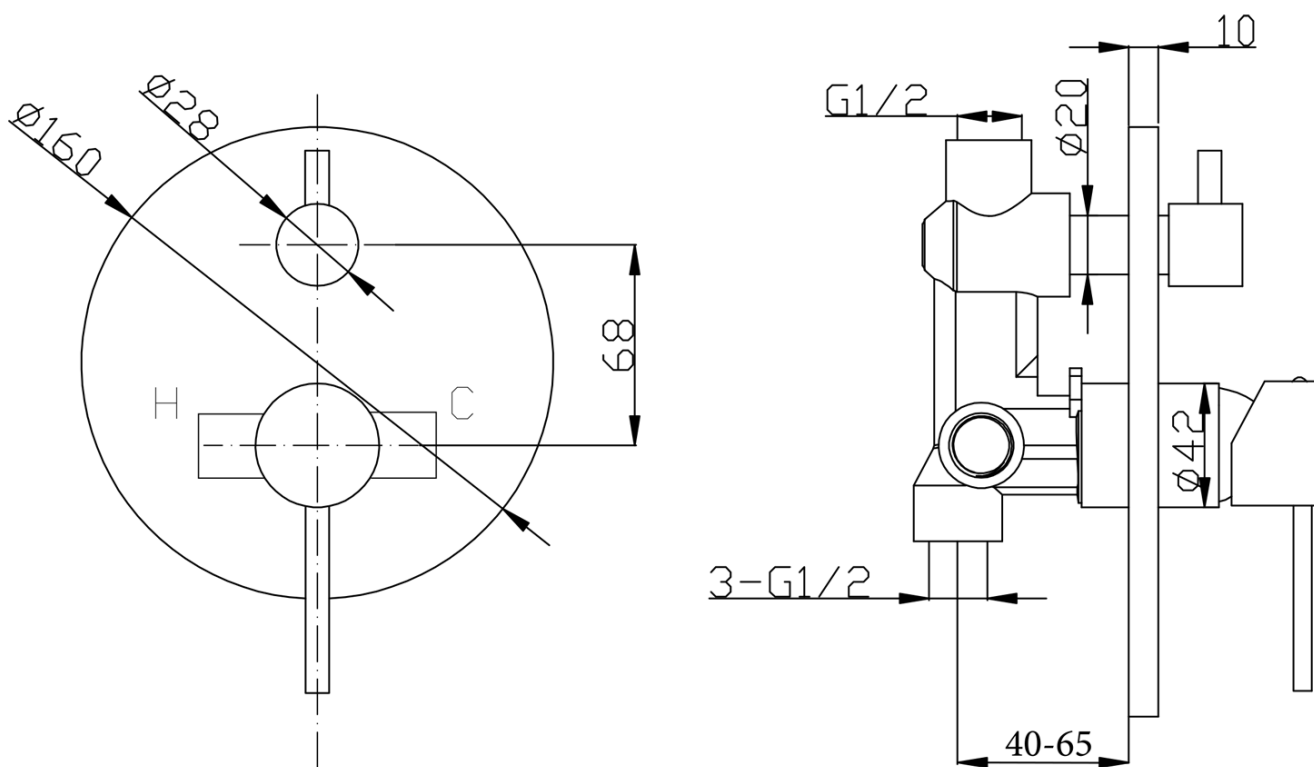

KAI Concealed Shower Set with a single lever Mixer Tap, rotary switch, 2 Outlets, black matt

 **SAPHO**

Order code: KA43/15-02

Basic information

Brand: Sapho
Series: KAI

Properties

Colour: Black matt
Material: Brass
Shape: Circular
Installation: Concealed
Type of control: Lever
Type of diverter: Rotary
Cartridge diameter: 35 mm
Shower functions: Rain
Equipment: AntiCalc, 2 outlets
Weight / Piece: 6.189 kg
Packaging: 5 Piece
Warranty: 2 years

KAI Concealed Shower Set with a single lever Mixer Tap,
rotary switch, 2 Outlets, black matt

Technical sheet

KAI Concealed Shower Set with a single lever Mixer Tap, rotary switch, 2 Outlets, black matt

SAPHO

KAI Concealed Shower Set with a single lever Mixer Tap, rotary switch, 2 Outlets, black matt

KAI Concealed Shower Set with a single lever Mixer Tap,
rotary switch, 2 Outlets, black matt

KAI Concealed Shower Set with a single lever Mixer Tap,
rotary switch, 2 Outlets, black matt