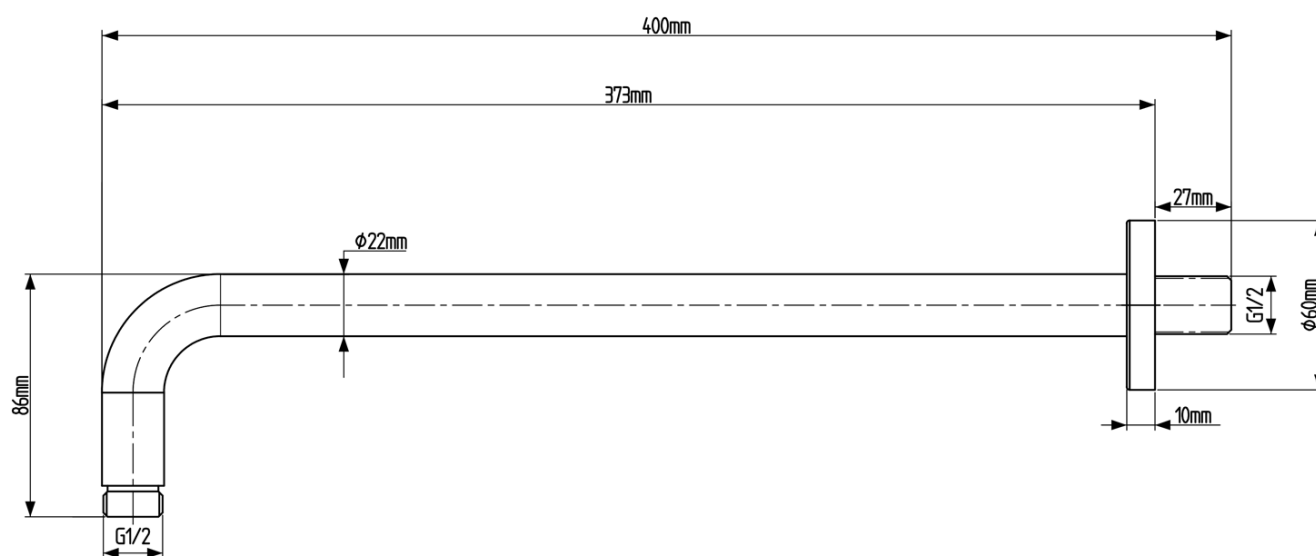

KAI Concealed Shower Set with a single lever Mixer Tap,
rotary switch, 2 Outlets, black matt