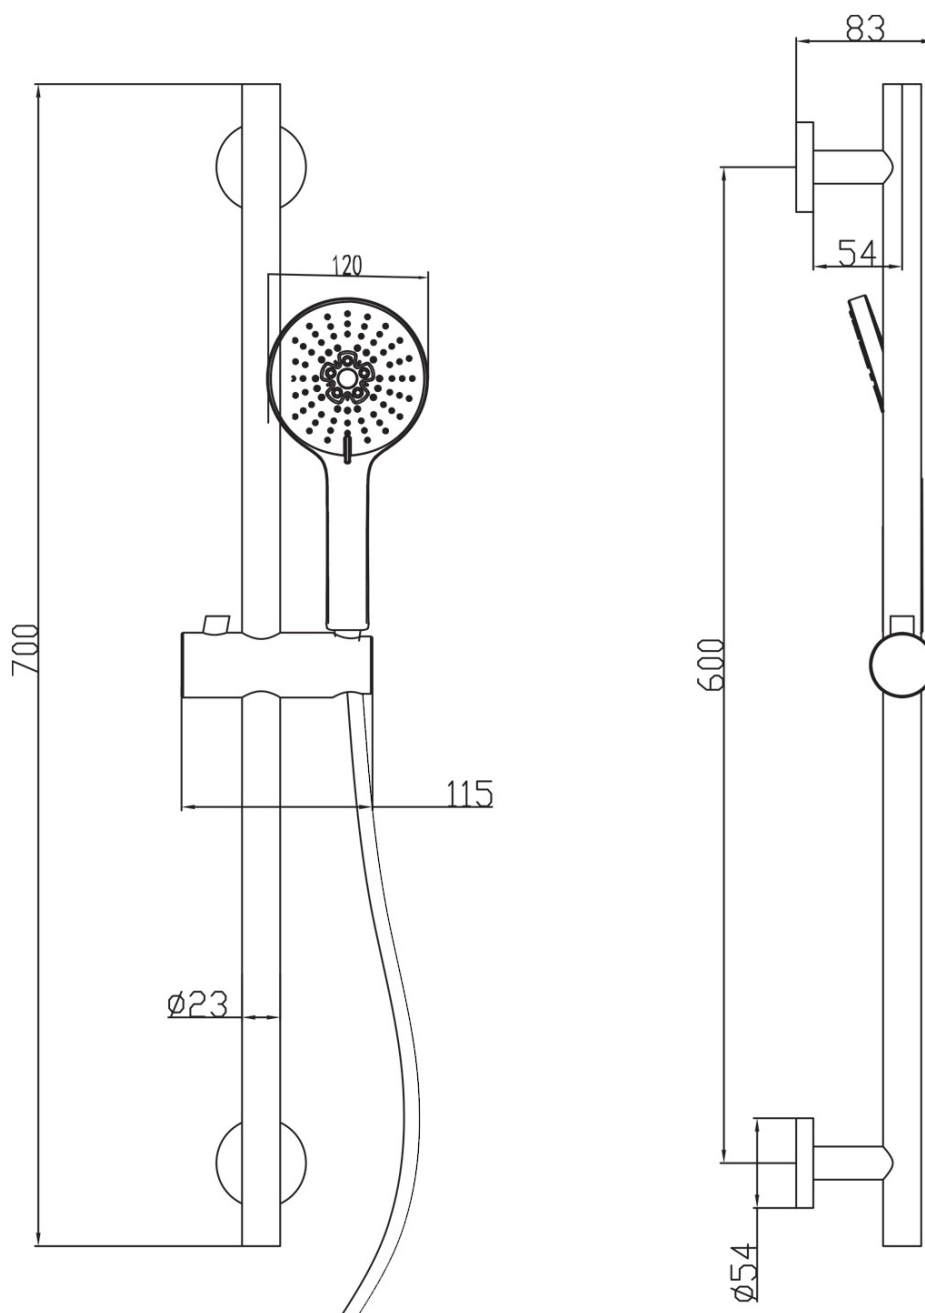

KAI Concealed Shower Set with a single lever Mixer Tap, rotary switch, 2 Outlets, black matt

 **SAPHO**

Order code: KA43/15-02

Basic information

Brand: Sapho
Series: KAI

Properties

Colour: Black matt
Material: Brass
Shape: Circular
Installation: Concealed
Type of control: Lever
Type of diverter: Rotary
Cartridge diameter: 35 mm
Shower functions: Rain
Equipment: AntiCalc, 2 outlets
Weight / Piece: 6.189 kg
Packaging: 5 Piece
Warranty: 2 years

KAI Concealed Shower Set with a single lever Mixer Tap,
rotary switch, 2 Outlets, black matt

Technical sheet

KAI Concealed Shower Set with a single lever Mixer Tap, rotary switch, 2 Outlets, black matt

SAPHO

KAI Concealed Shower Set with a single lever Mixer Tap, rotary switch, 2 Outlets, black matt

KAI Concealed Shower Set with a single lever Mixer Tap,
rotary switch, 2 Outlets, black matt

KAI Concealed Shower Set with a single lever Mixer Tap,
rotary switch, 2 Outlets, black matt